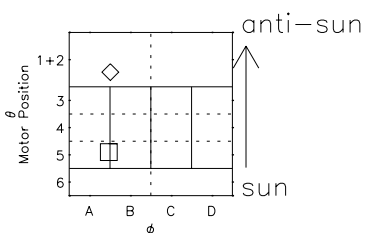

Galileo EPD Real Time Azimuth Anisotropies 02301

Software Version: RTAZIM_MEAN V 1.20
Data Production: 08-00-03
Plot Production: Wed Jan 8 03:16:09 2003
Color File: wondr3
Geofactor File: 1.1

◇ = Jupiter look direction
□ = Corotation look direction