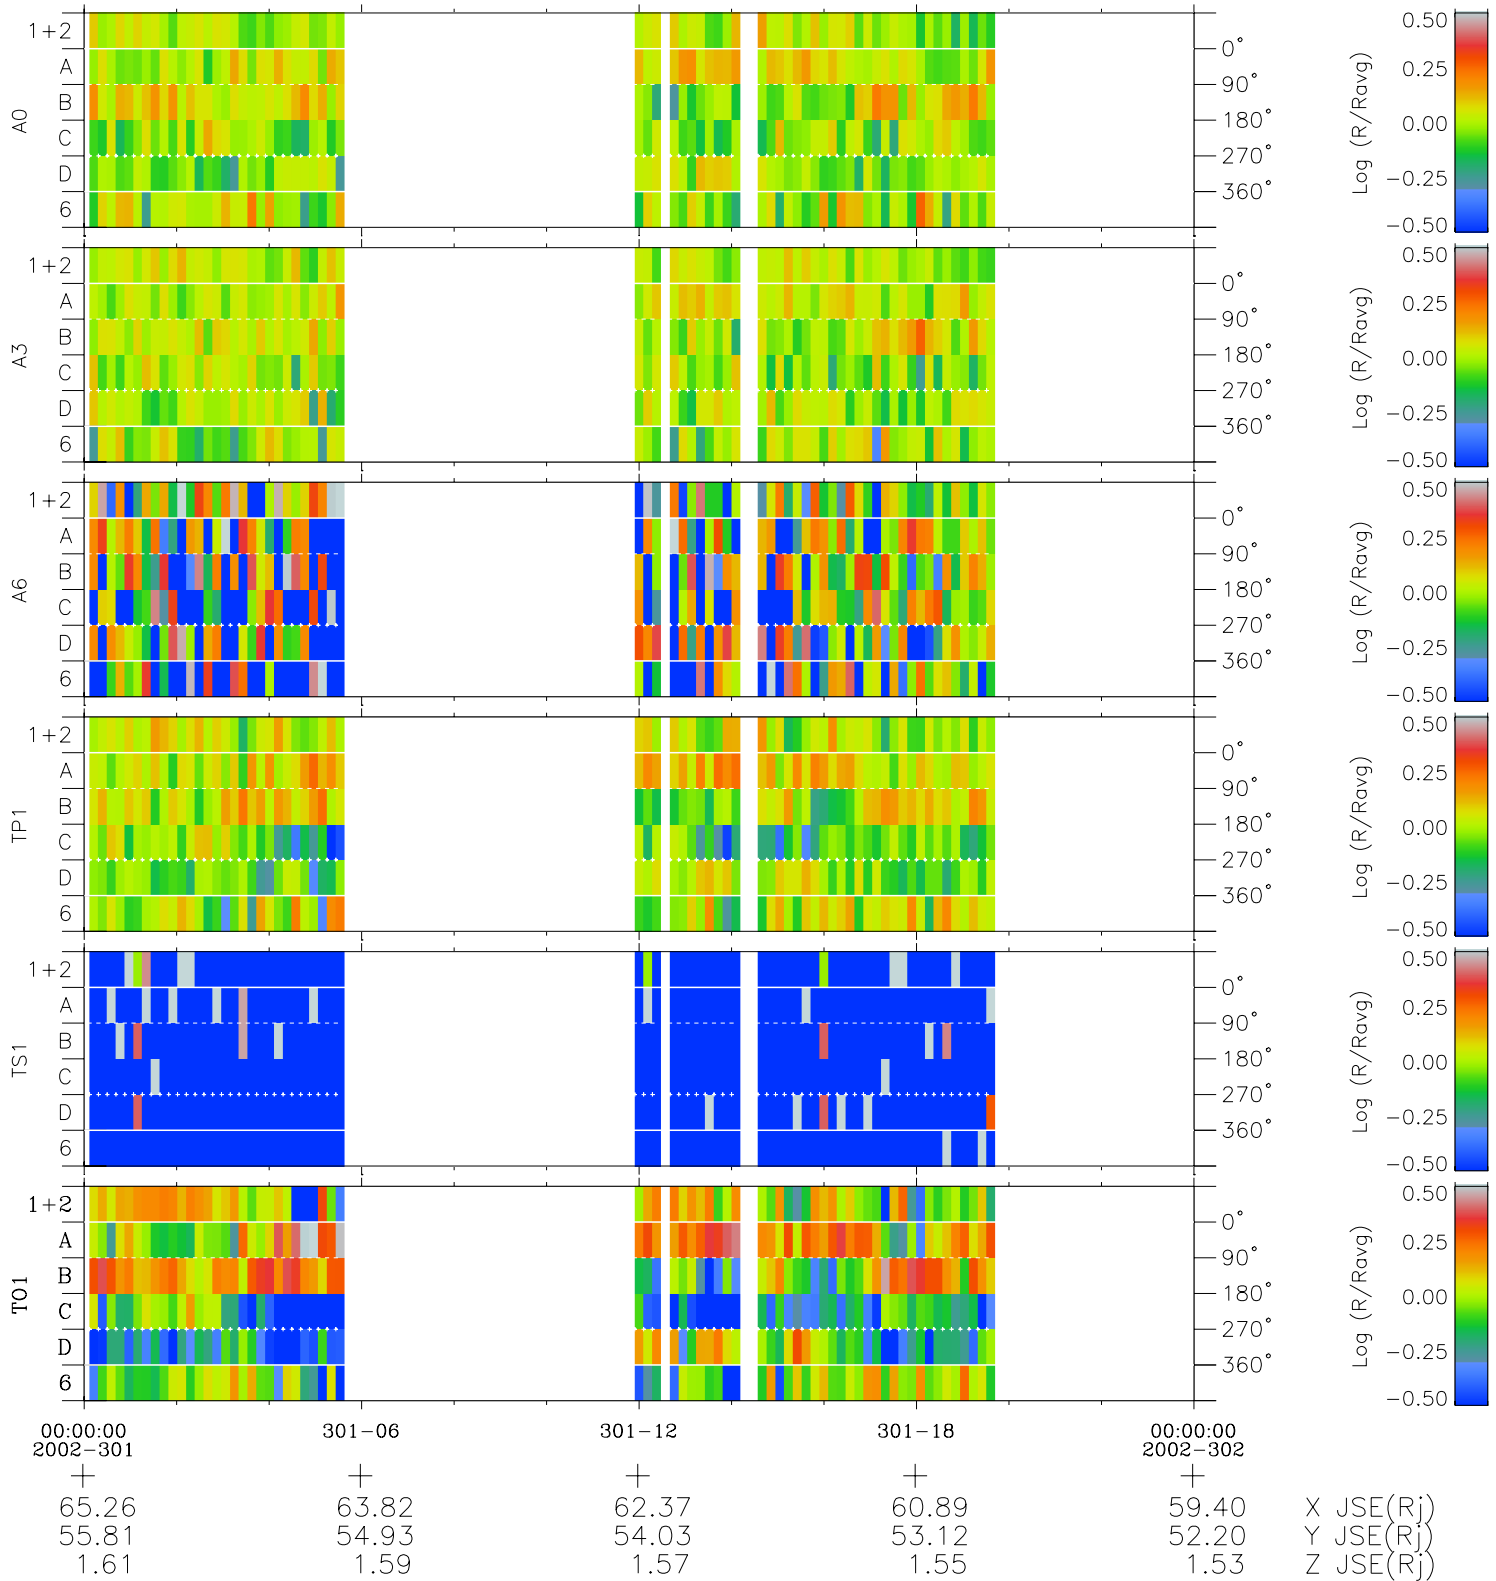

Galileo EPD Real Time Azimuth Anisotropies 02301

Software Version: RTAZIM_MEAN V 1.20
Data Production: 08-00-03
Plot Production: Wed Jan 8 03:16:09 2003
Color File: wondr3
Geofactor File: 1.1

◇ = Jupiter look direction
□ = Corotation look direction