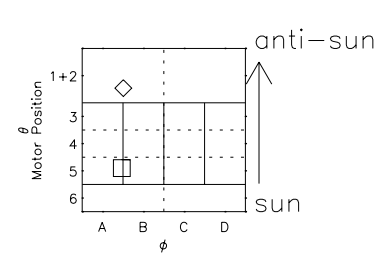

Galileo EPD Real Time Azimuth Anisotropies 02301

Software Version: RTAZIM_FLUX V 1.20
 Data Production: 08-00-03
 Plot Production: Wed Jan 8 03:16:15 2003
 Color File: wondr3
 Geofactor File: 1.1

◇ = Jupiter look direction
 □ = Corotation look direction