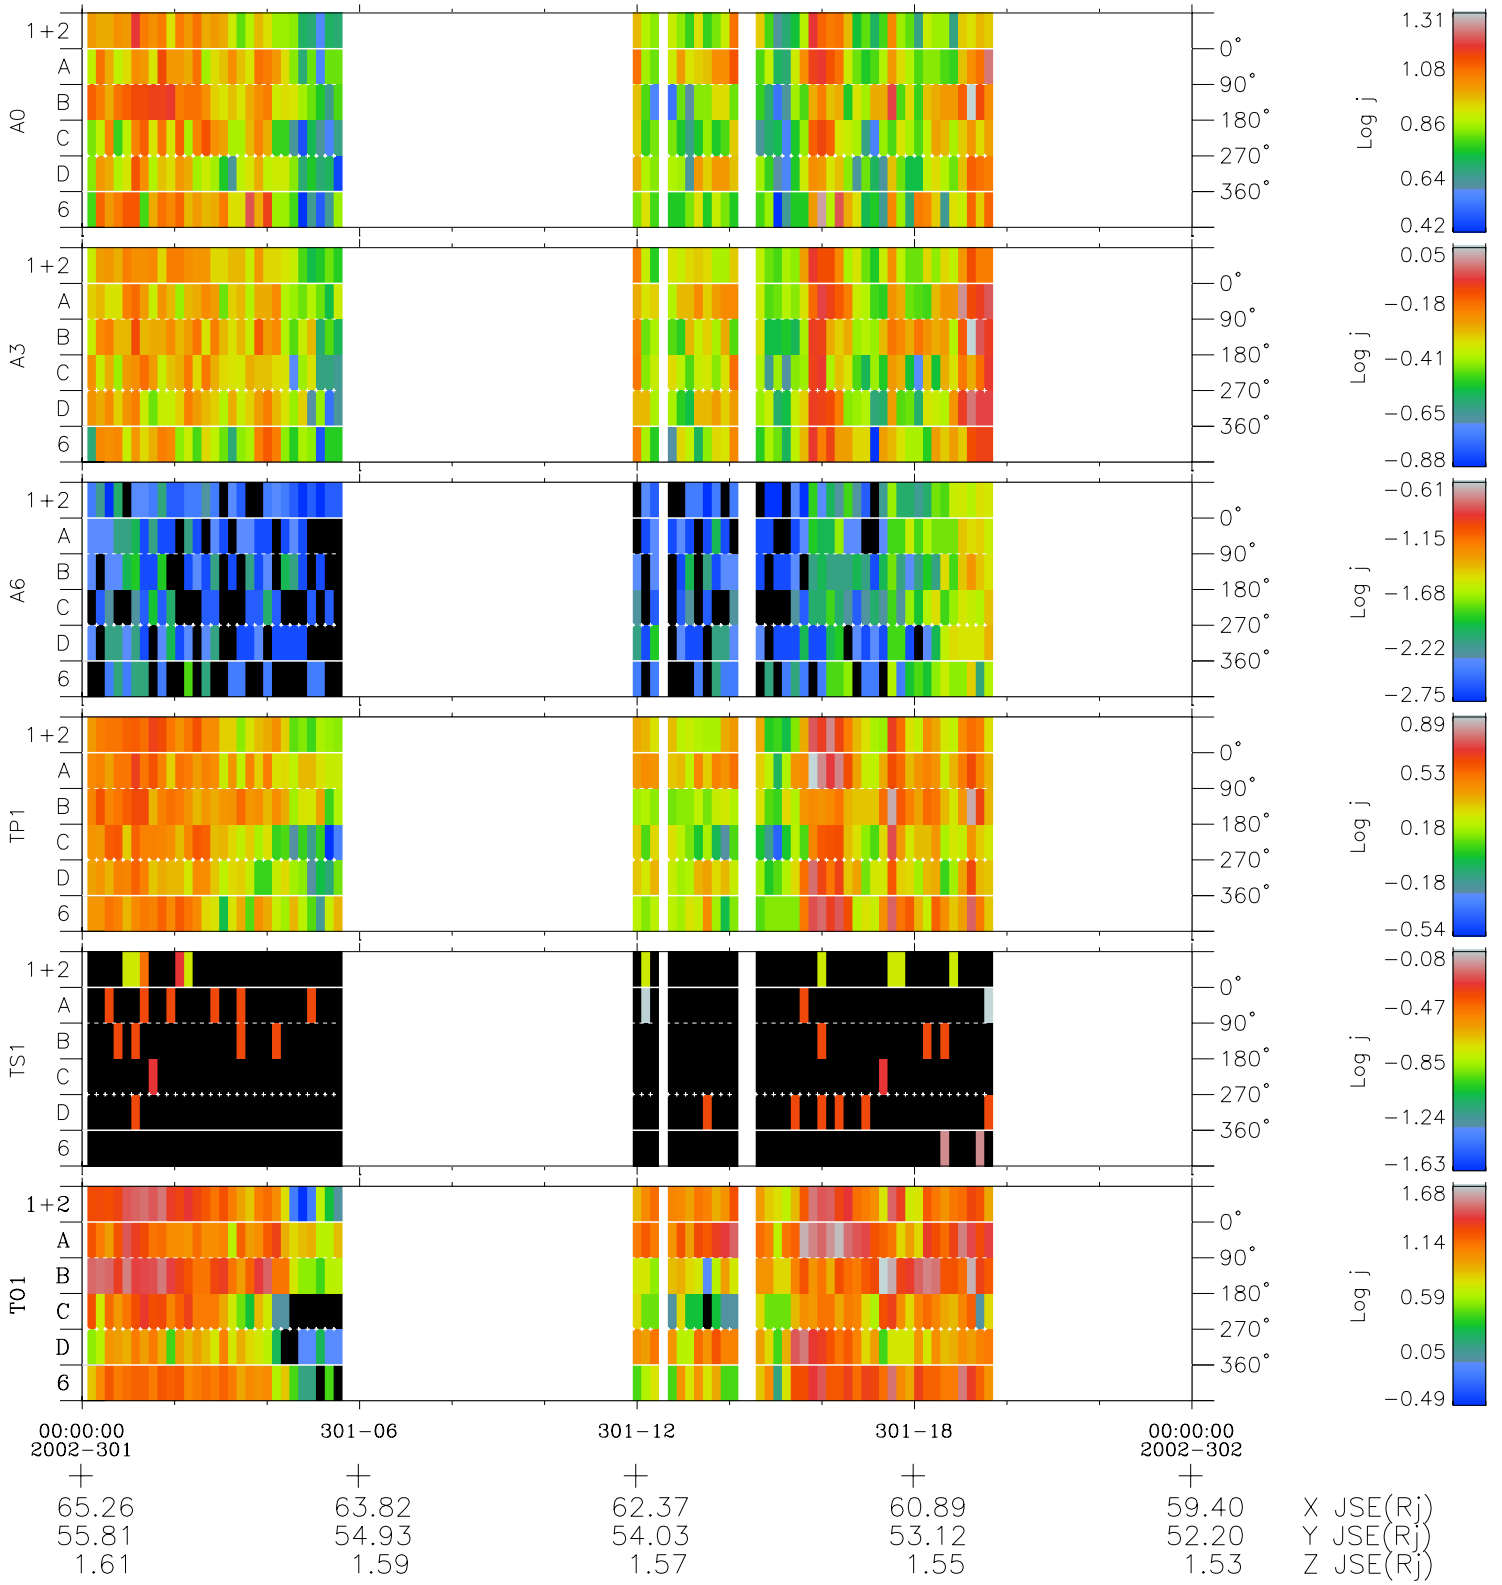

Galileo EPD Real Time Azimuth Anisotropies 02301

Software Version: RTAZIM_FLUX V 1.20
 Data Production: 08-00-03
 Plot Production: Wed Jan 8 03:16:15 2003
 Color File: wondr3
 Geofactor File: 1.1

◇ = Jupiter look direction
 □ = Corotation look direction