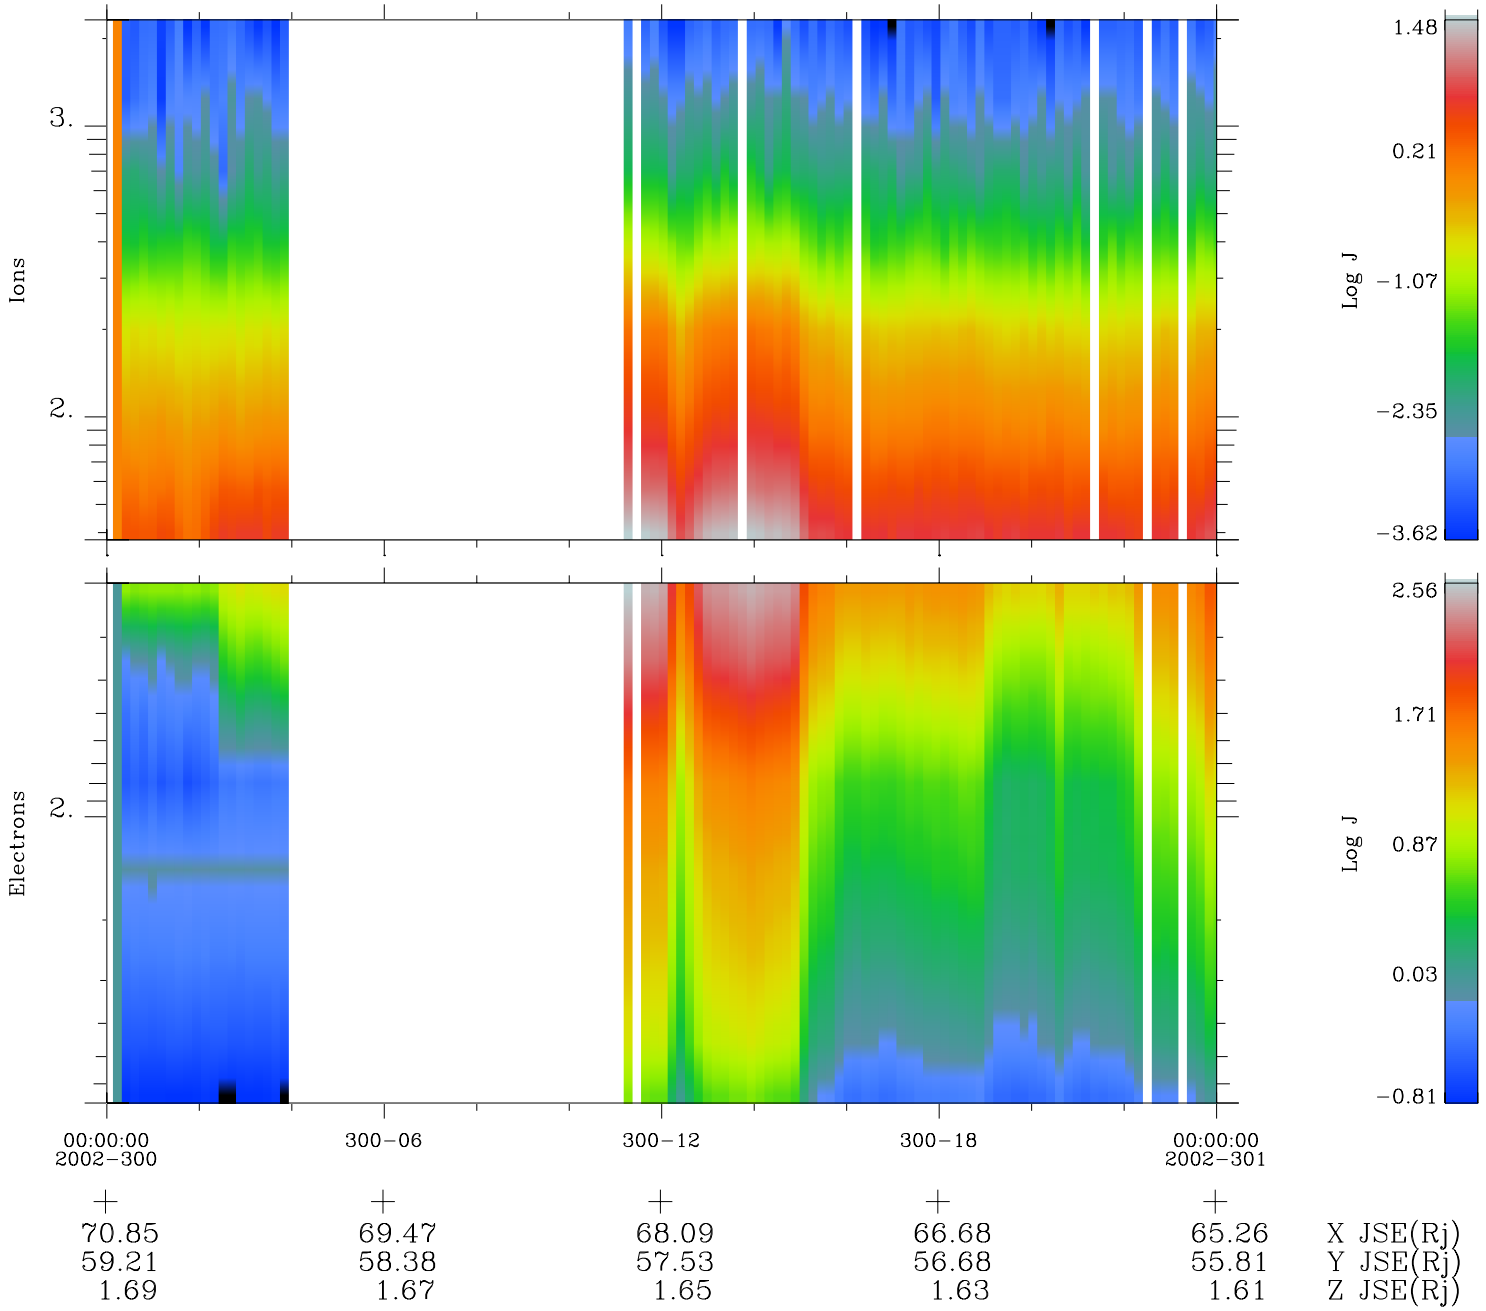

# Galileo EPD Real Time Omni Spectrum 02300

Software Version: RTSPEC\_OMNI V 1.20  
 Data Production: 08-00-03  
 Plot Production: Wed Jan 8 03:08:16 2003  
 Color File: wondr3  
 Geofactor File: 1.1

◇ = Jupiter look direction  
 □ = Corotation look direction