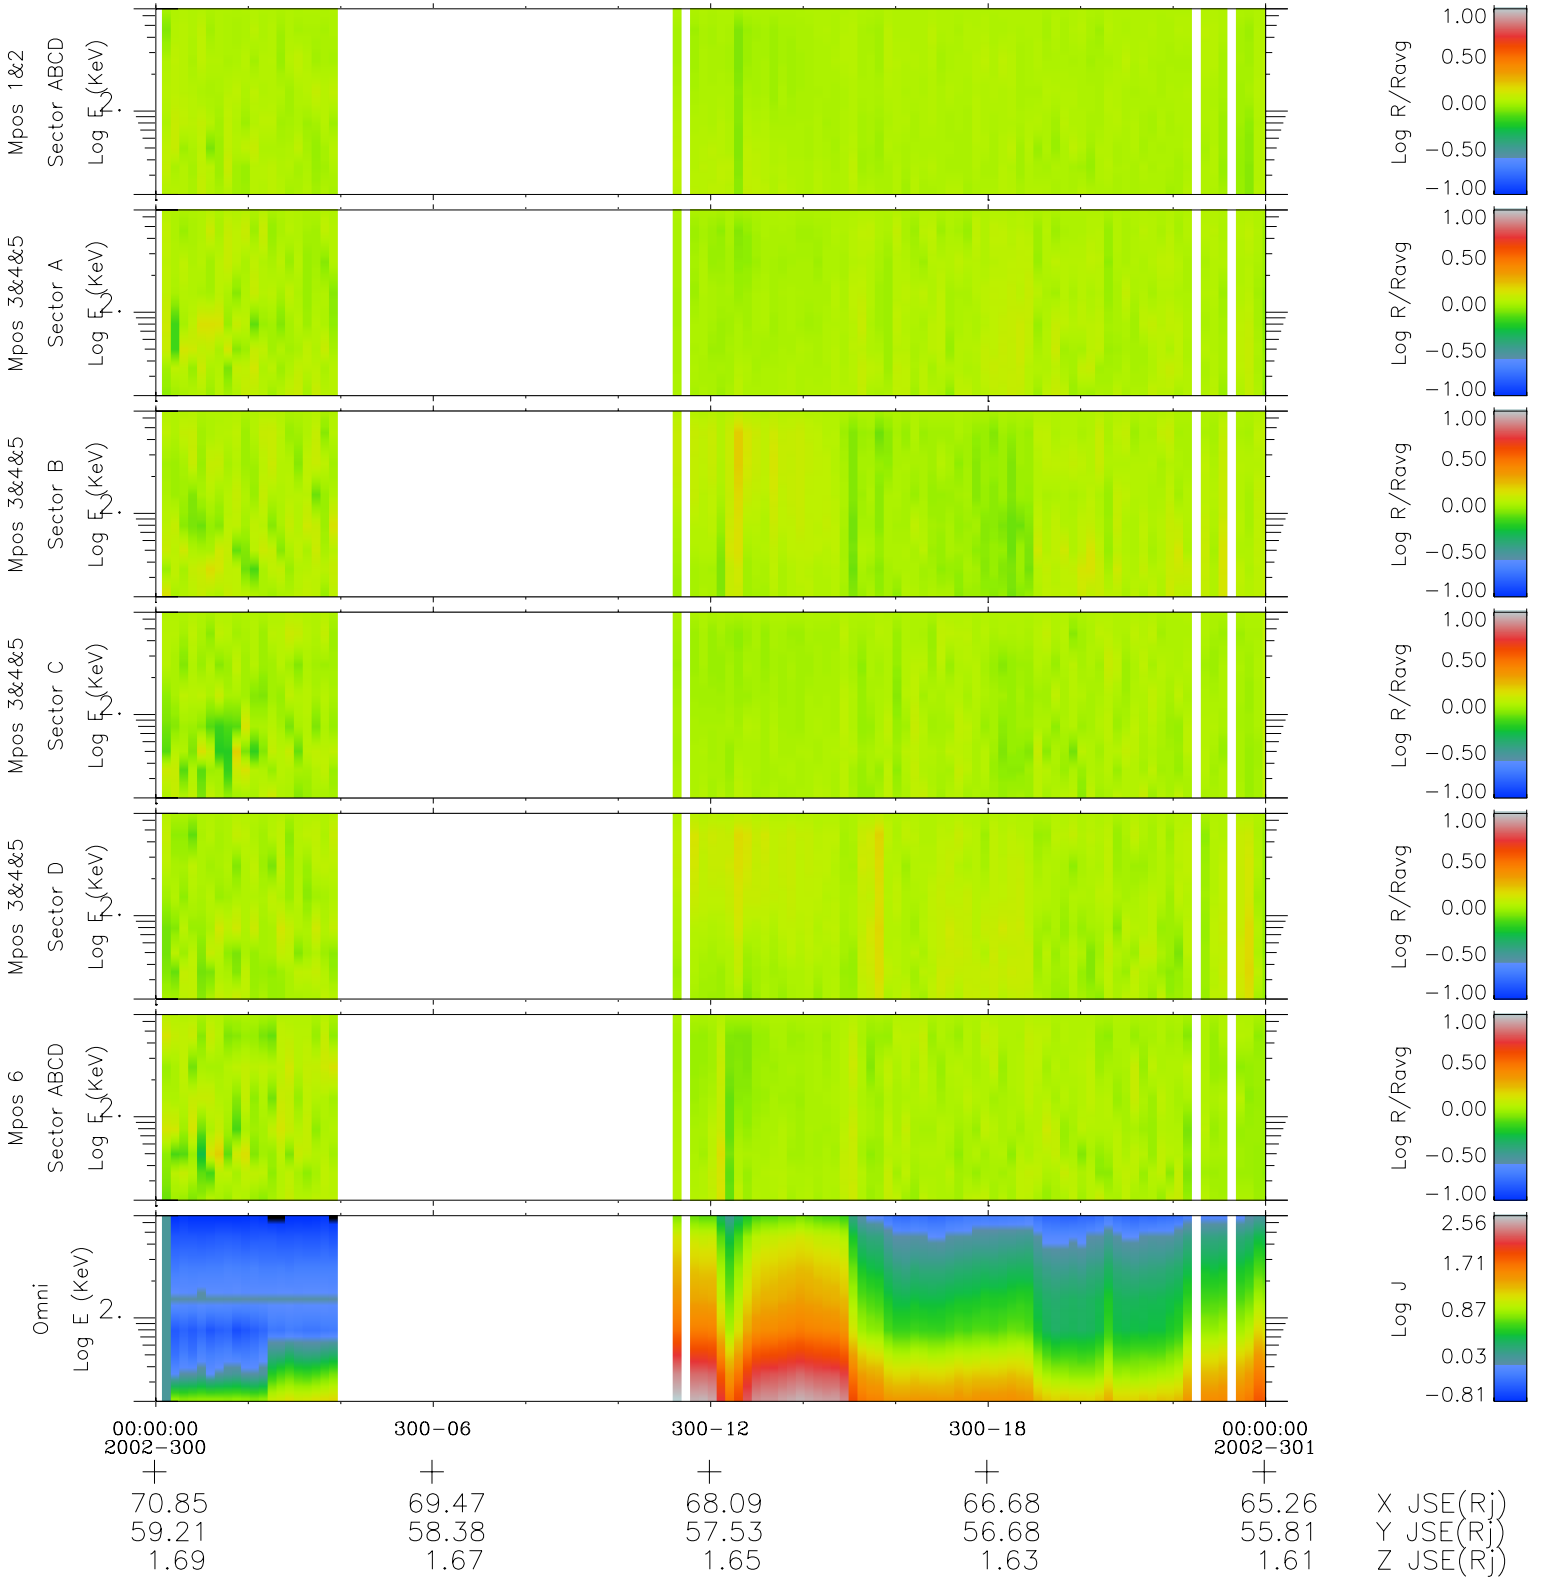

# Galileo EPD Real Time R6 Electrons Spectra 02300

Software Version: RTSPEC\_R6 V 1.20  
 Data Production: 08-00-03  
 Plot Production: Wed Jan 8 03:08:11 2003  
 Color File: wondr3  
 Geofactor File: 1.1

- ◇ = Jupiter look direction
- = Corotation look direction