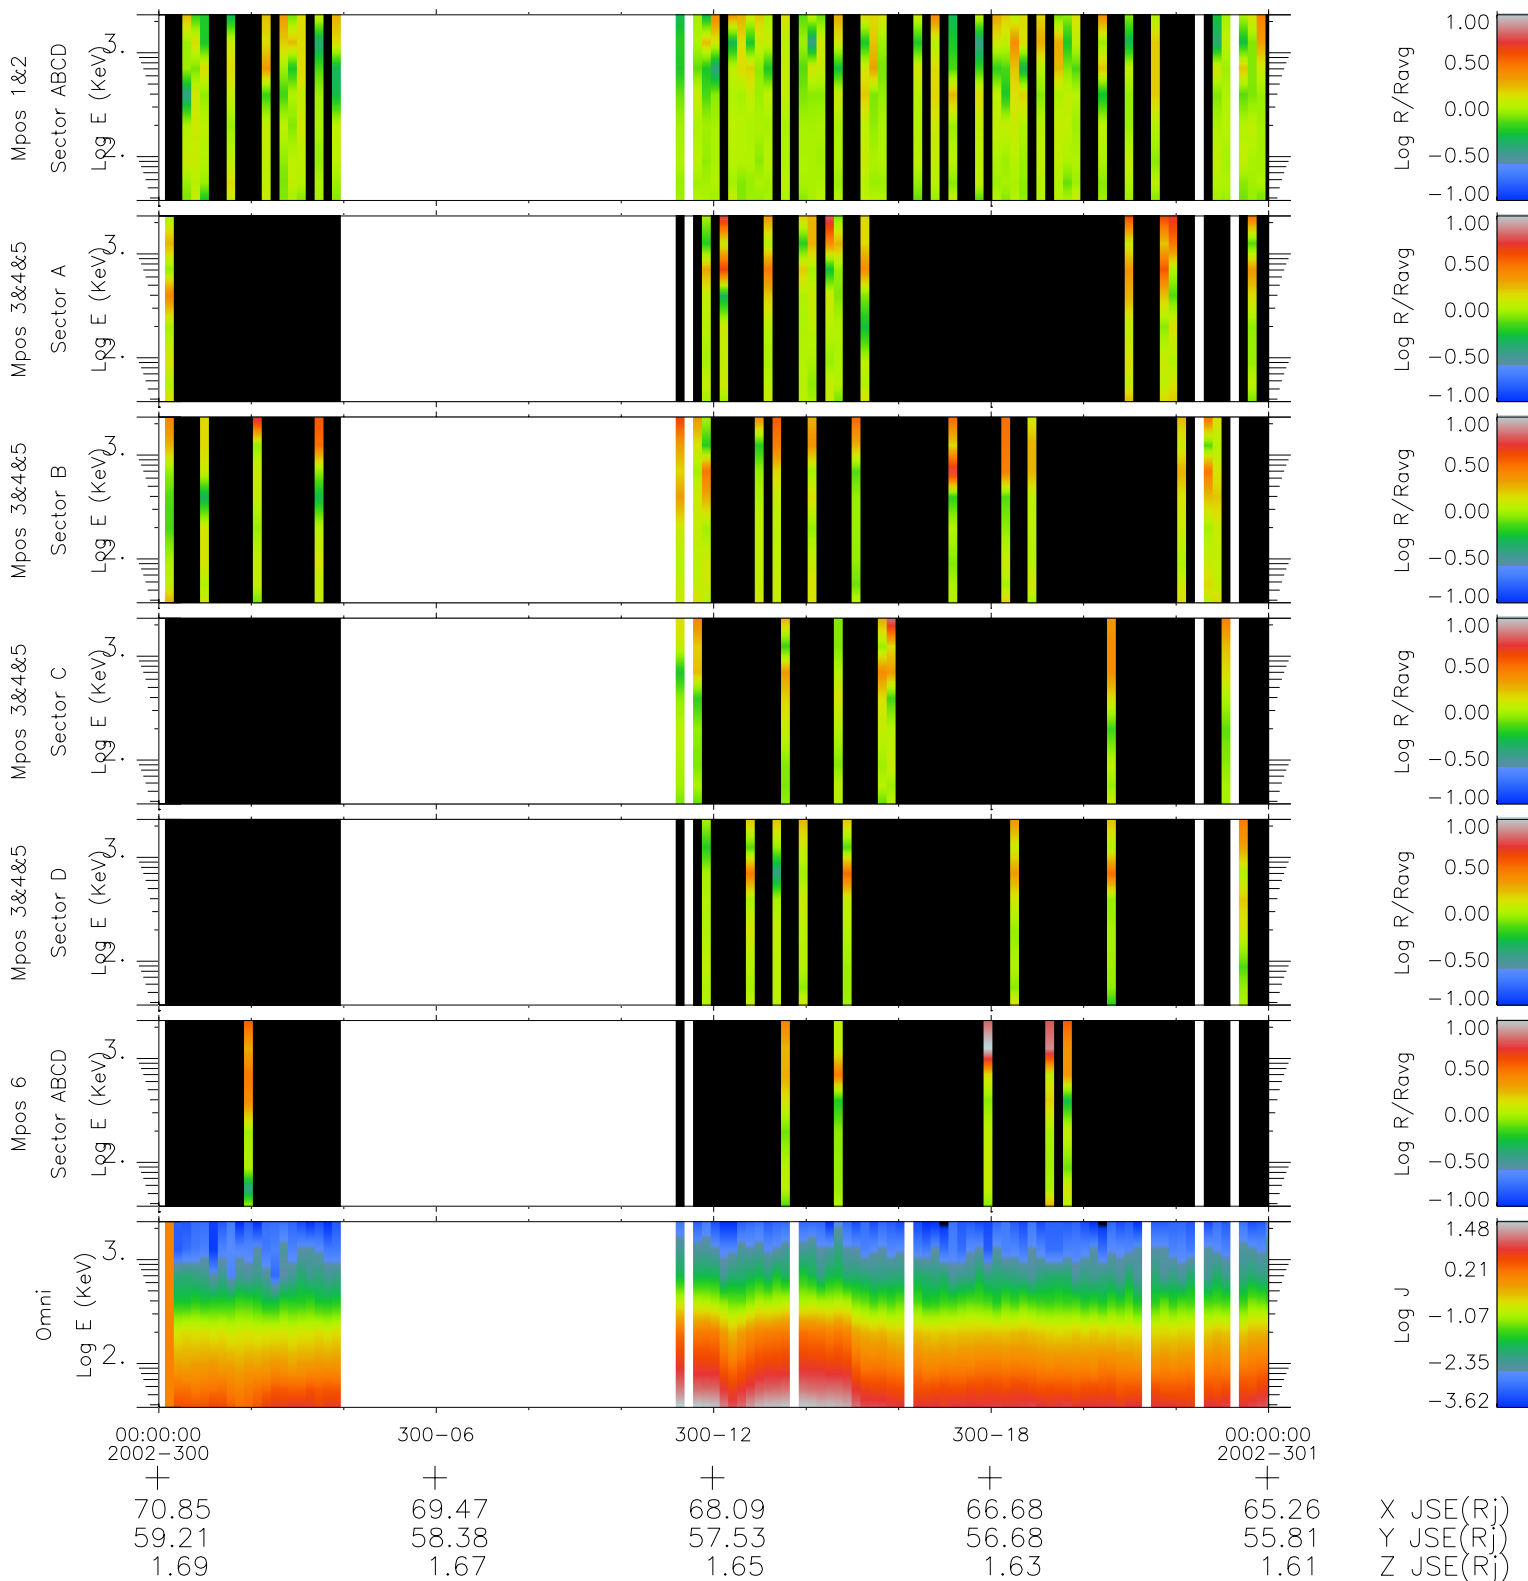

Galileo EPD Real Time R6 Ions Spectra 02300

Software Version: RTSPEC_R6 V 1.20
 Data Production: 08-00-03
 Plot Production: Wed Jan 8 03:08:06 2003
 Color File: wondr3
 Geofactor File: 1.1

- ◇ = Jupiter look direction
- = Corotation look direction