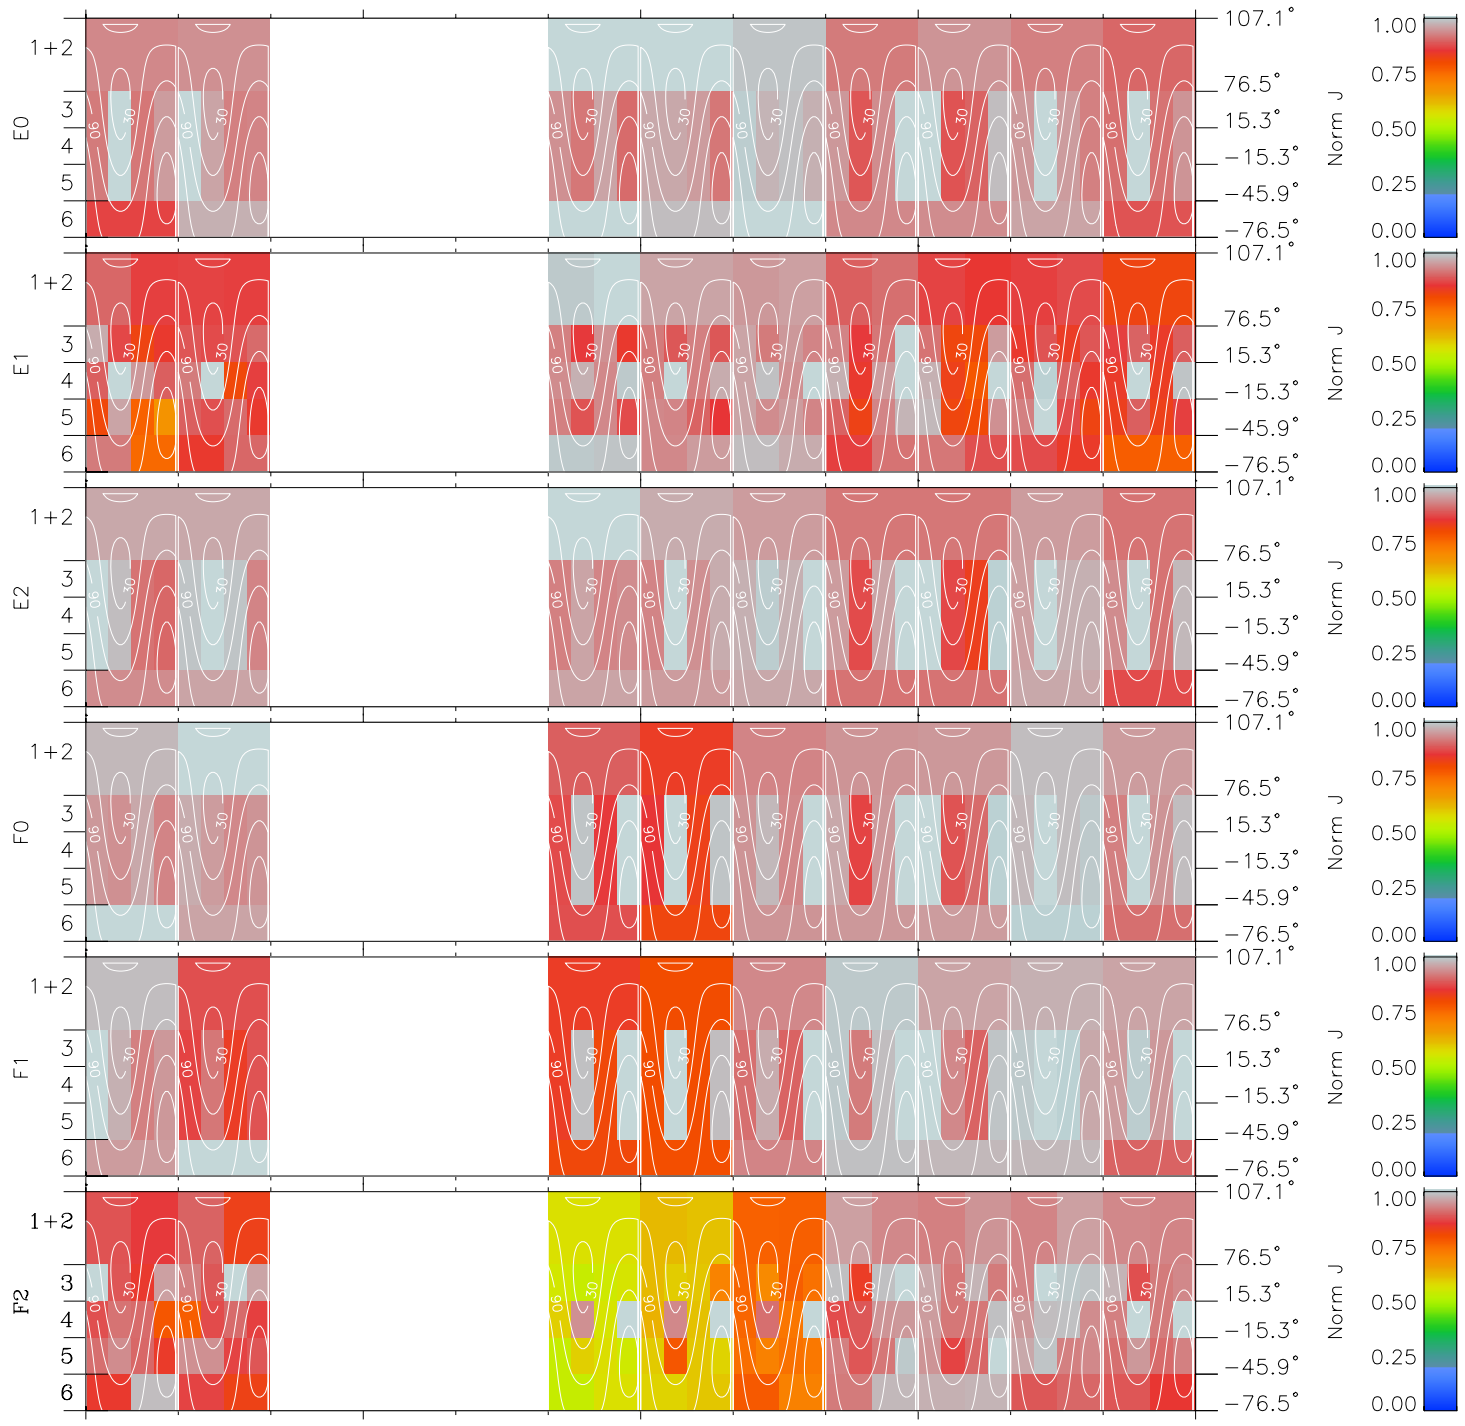

Galileo EPD Real Time All-Sky Anisotropies 02300

Software Version: RTSKY_NORM V 1.20
 Data Production: 08-00-03
 Plot Production: Wed Jan 8 03:08:47 2003
 Color File: wondr3
 Geofactor File: 1.1

00:00:00 2002-300	300-06	300-12	300-18	00:00:00 2002-301	
+	+	+	+	+	X JSE(R _j)
70.85	69.47	68.09	66.68	65.26	Y JSE(R _j)
59.21	58.38	57.53	56.68	55.81	Z JSE(R _j)
1.69	1.67	1.65	1.63	1.61	

- ◇ = Jupiter look direction
- = Corotation look direction