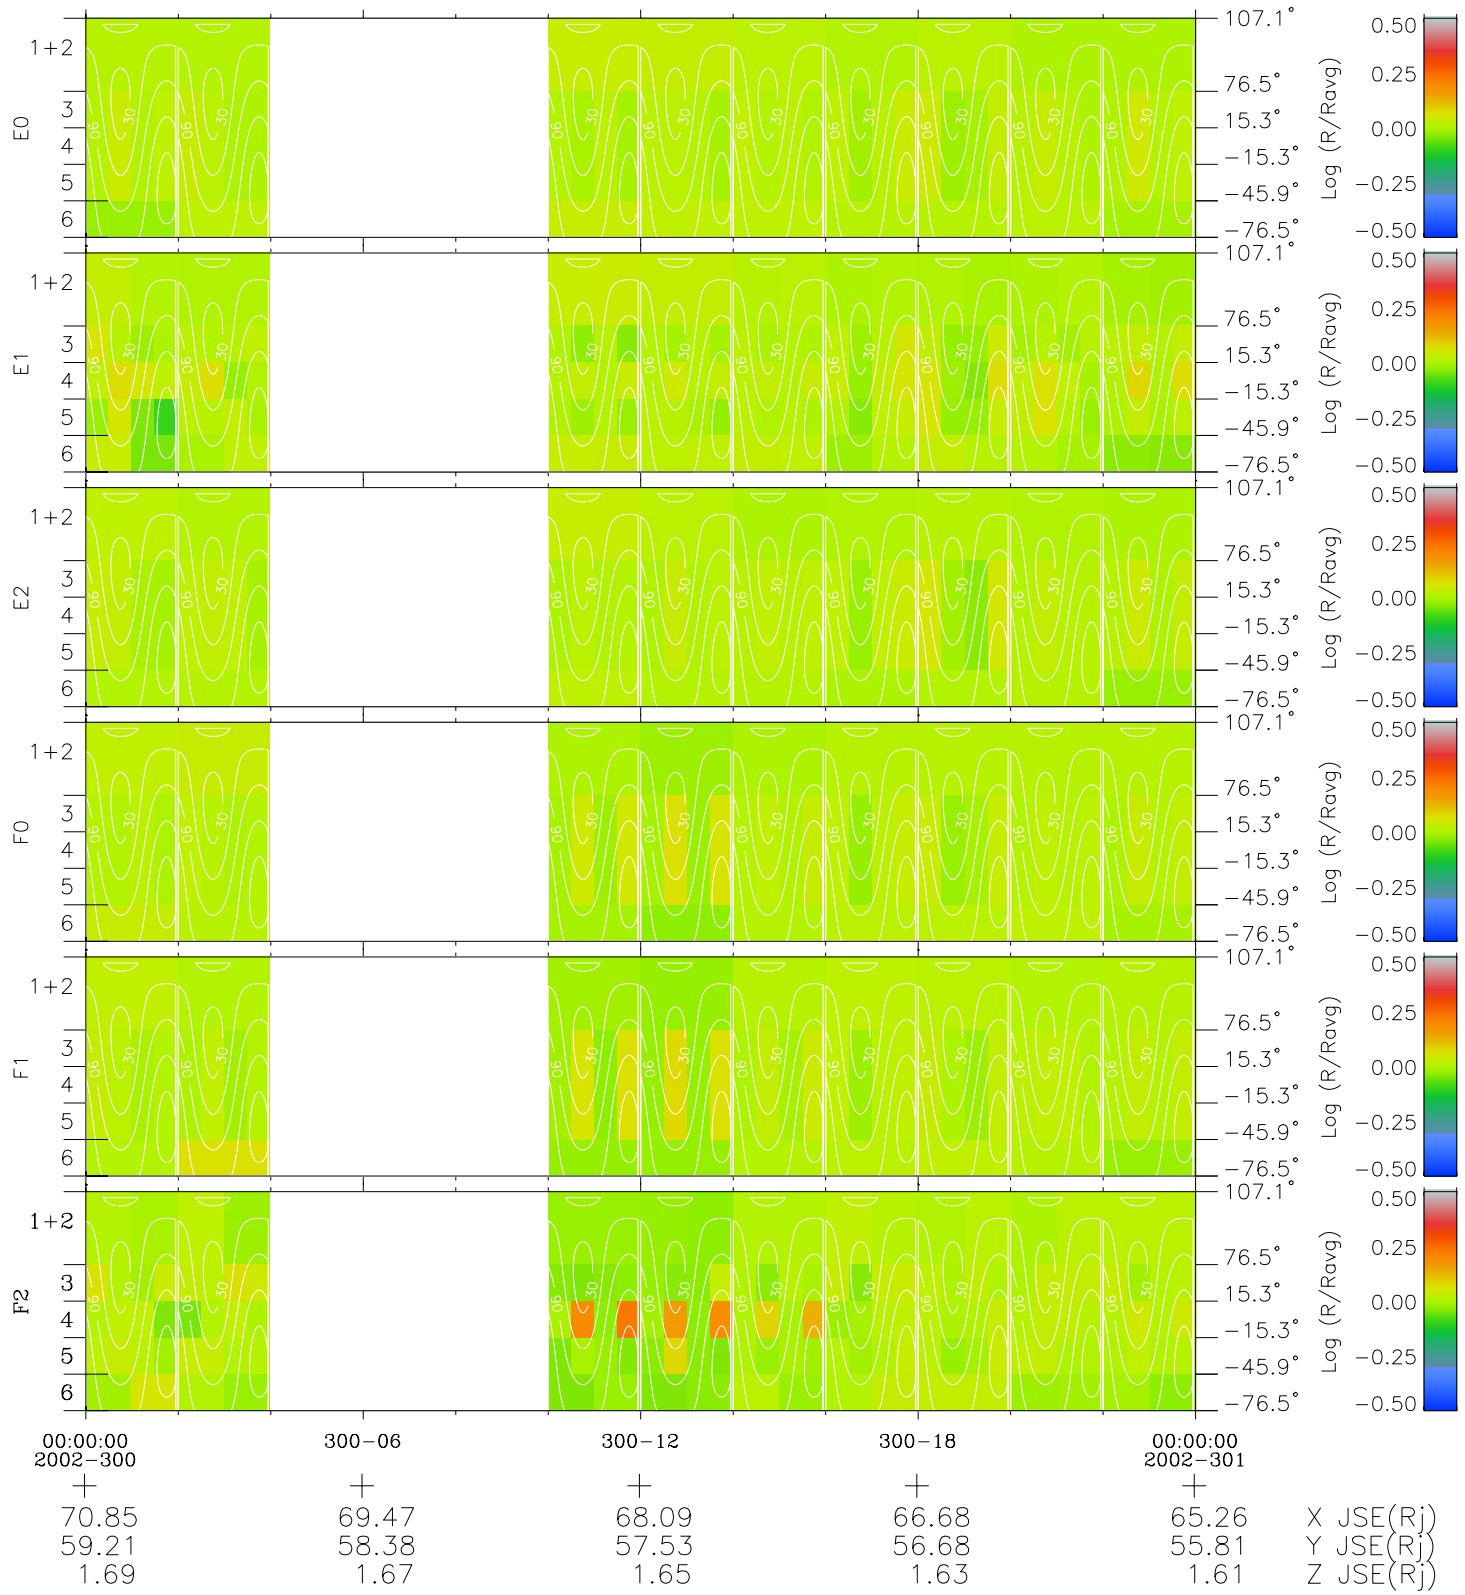

Galileo EPD Real Time All-Sky Anisotropies 02300

Software Version: RTSKY_MEAN V 1.20
 Data Production: 08-00-03
 Plot Production: Wed Jan 8 03:08:26 2003
 Color File: wondr3
 Geofactor File: 1.1

- ◇ = Jupiter look direction
- = Corotation look direction