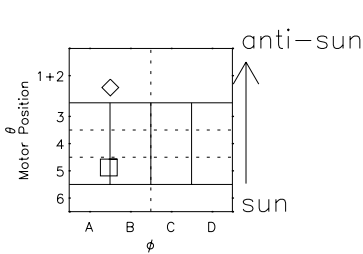

Galileo EPD Real Time All-Sky Anisotropies 02300

Software Version: RTSKY_MEAN V 1.20
 Data Production: 08-00-03
 Plot Production: Wed Jan 8 03:08:26 2003
 Color File: wondr3
 Geofactor File: 1.1

- ◇ = Jupiter look direction
- = Corotation look direction