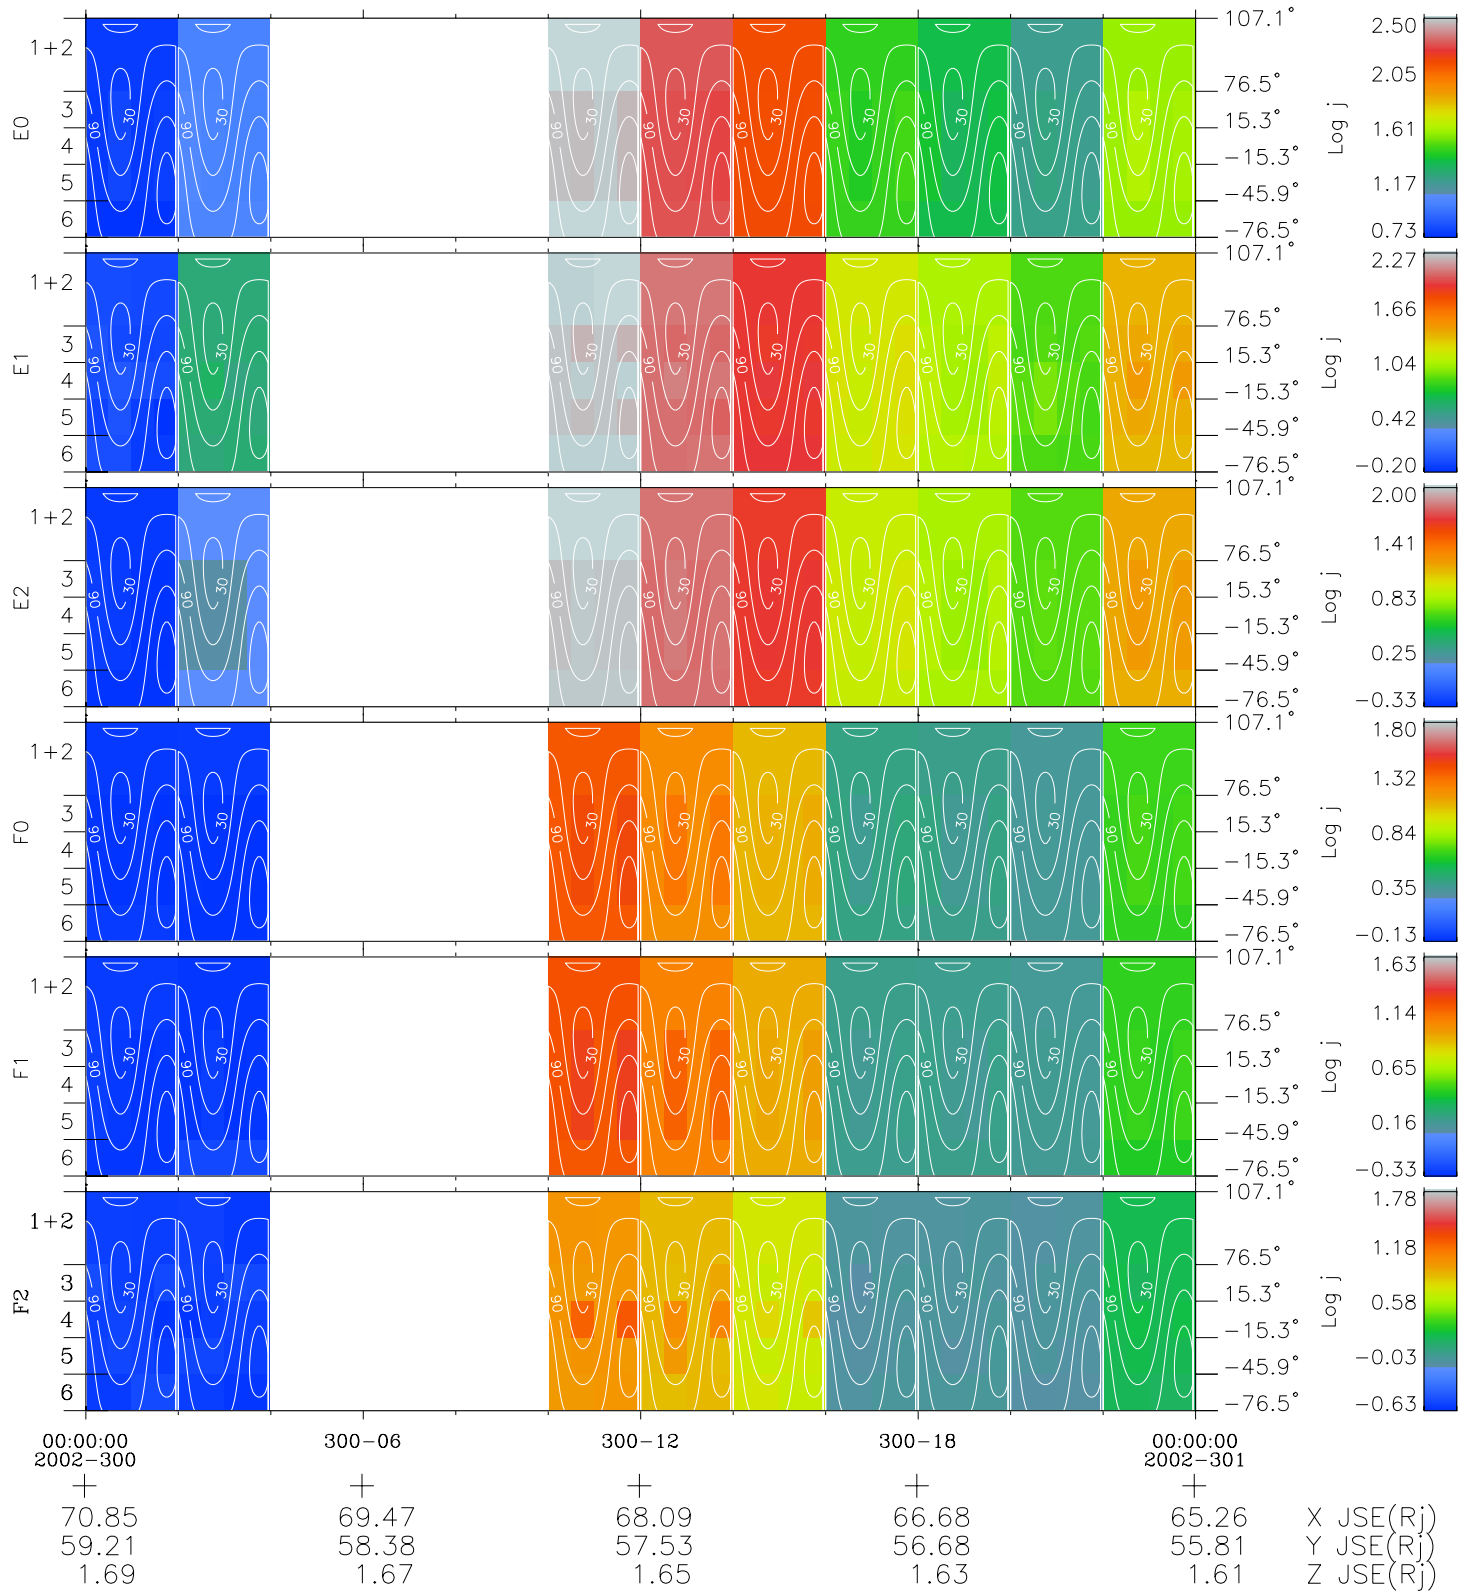

Galileo EPD Real Time All-Sky Anisotropies 02300

Software Version: RTSKY_FLUX V 1.20
 Data Production: 08-00-03
 Plot Production: Wed Jan 8 03:08:37 2003
 Color File: wondr3
 Geofactor File: 1.1

- ◇ = Jupiter look direction
- = Corotation look direction