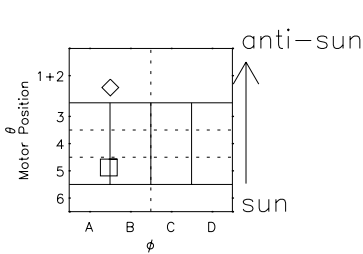

Galileo EPD Real Time All-Sky Anisotropies 02300

Software Version: RTSKY_FLUX V 1.20
 Data Production: 08-00-03
 Plot Production: Wed Jan 8 03:08:37 2003
 Color File: wondr3
 Geofactor File: 1.1

- ◇ = Jupiter look direction
- = Corotation look direction