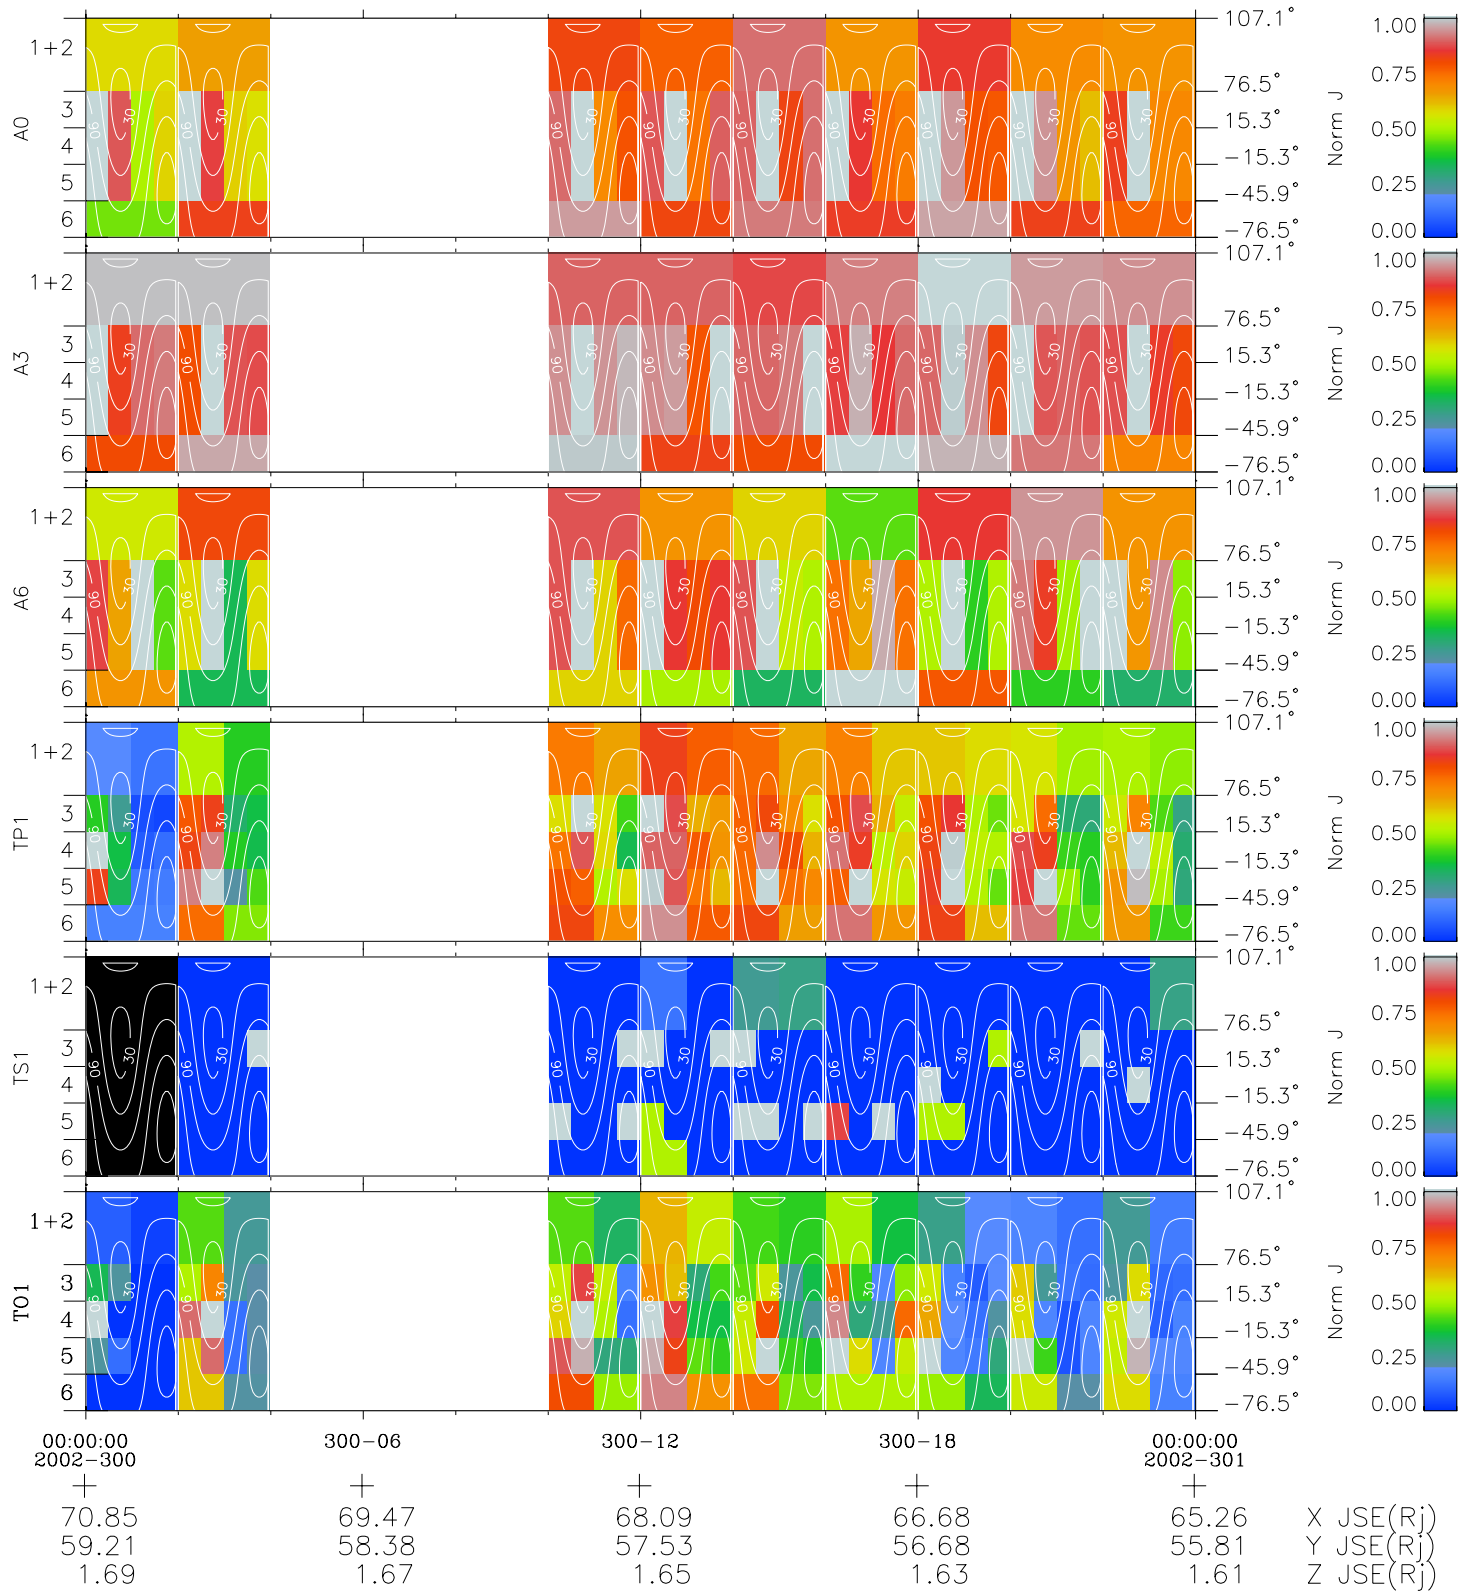

Galileo EPD Real Time All-Sky Anisotropies 02300

Software Version: RTSKY_NORM V 1.20
 Data Production: 08-00-03
 Plot Production: Wed Jan 8 03:08:42 2003
 Color File: wondr3
 Geofactor File: 1.1

- ◇ = Jupiter look direction
- = Corotation look direction