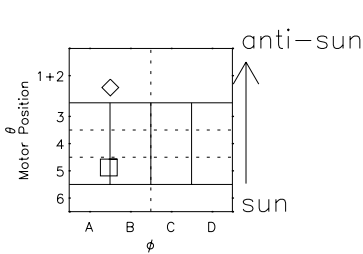

Galileo EPD Real Time All-Sky Anisotropies 02300

Software Version: RTSKY_NORM V 1.20
 Data Production: 08-00-03
 Plot Production: Wed Jan 8 03:08:42 2003
 Color File: wondr3
 Geofactor File: 1.1

- ◇ = Jupiter look direction
- = Corotation look direction