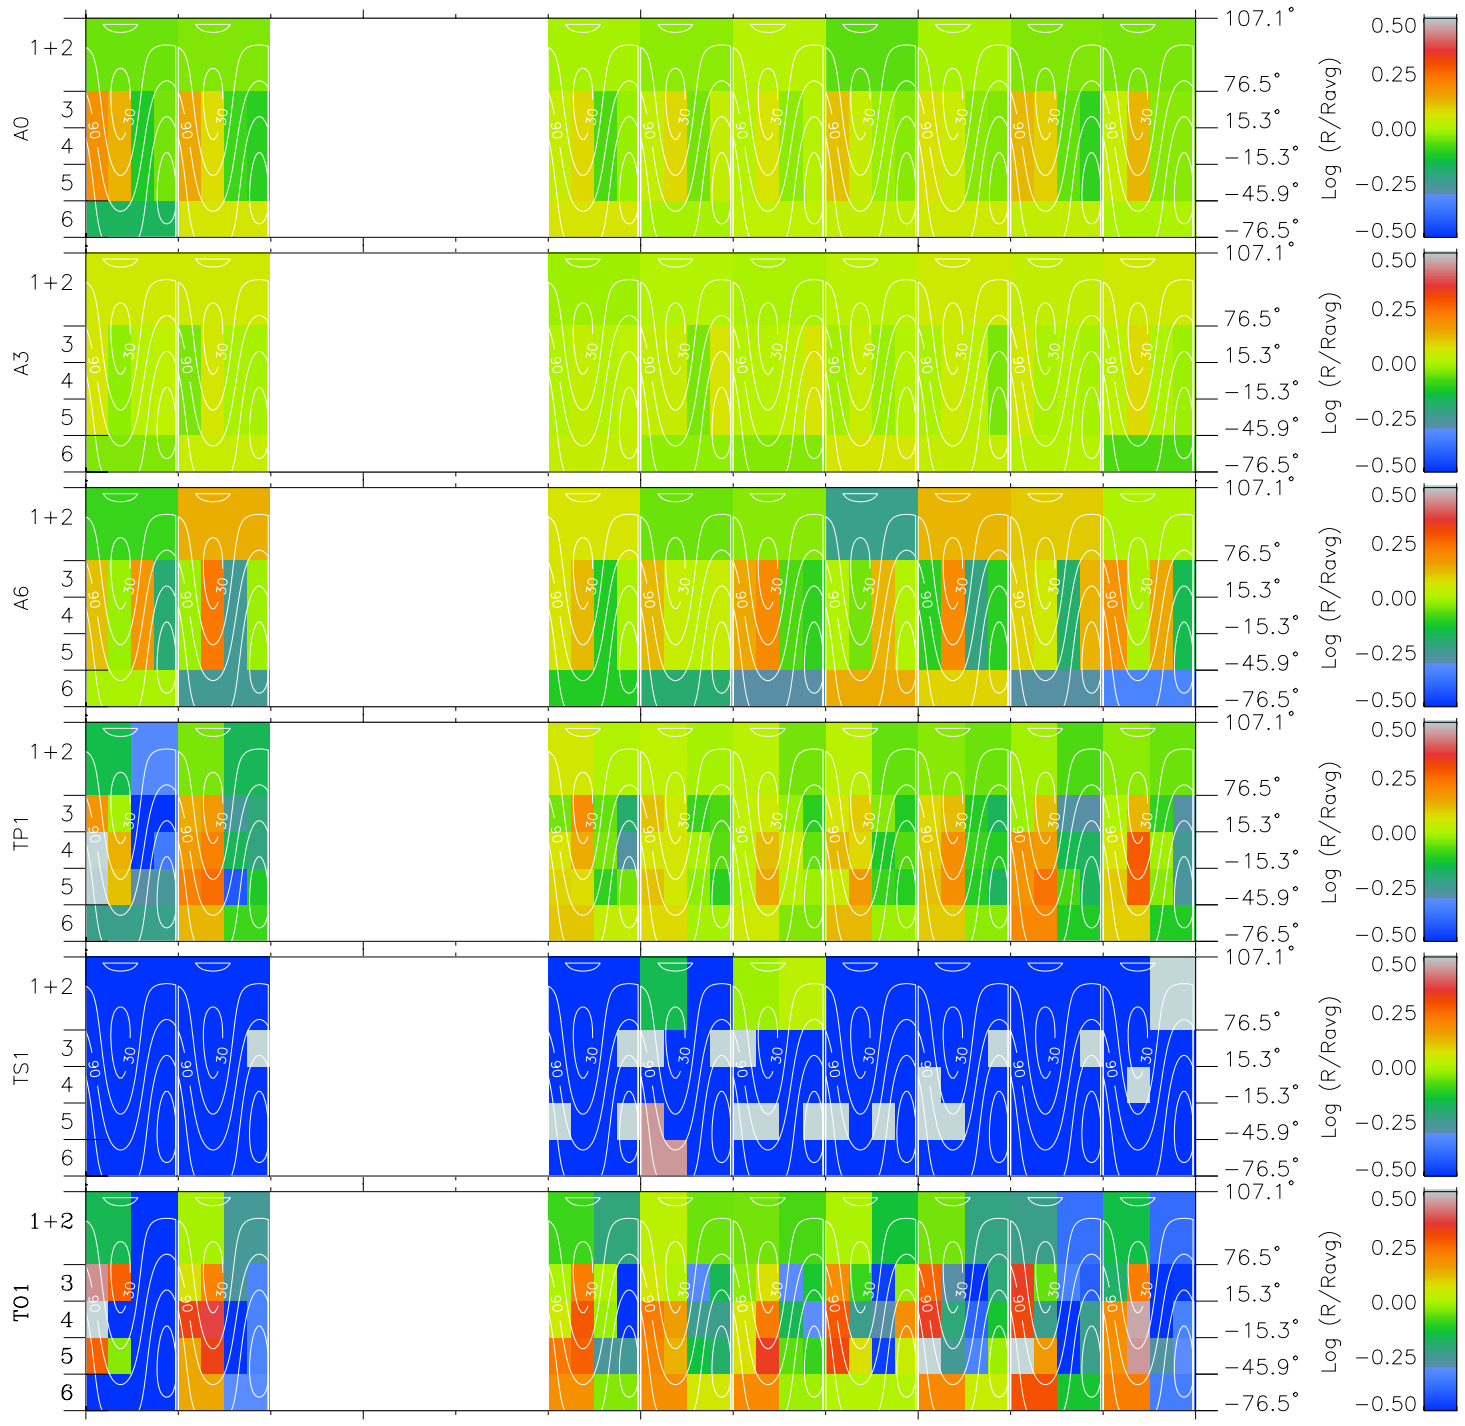

# Galileo EPD Real Time All-Sky Anisotropies 02300

Software Version: RTSKY\_MEAN V 1.20  
Data Production: 08-00-03  
Plot Production: Wed Jan 8 03:08:22 2003  
Color File: wondr3  
Geofactor File: 1.1

00:00:00 2002-300	300-06	300-12	300-18	00:00:00 2002-301	
+	+	+	+	+	X JSE(R <sub>j</sub> )
70.85	69.47	68.09	66.68	65.26	Y JSE(R <sub>j</sub> )
59.21	58.38	57.53	56.68	55.81	Z JSE(R <sub>j</sub> )
1.69	1.67	1.65	1.63	1.61	

- ◇ = Jupiter look direction
- = Corotation look direction