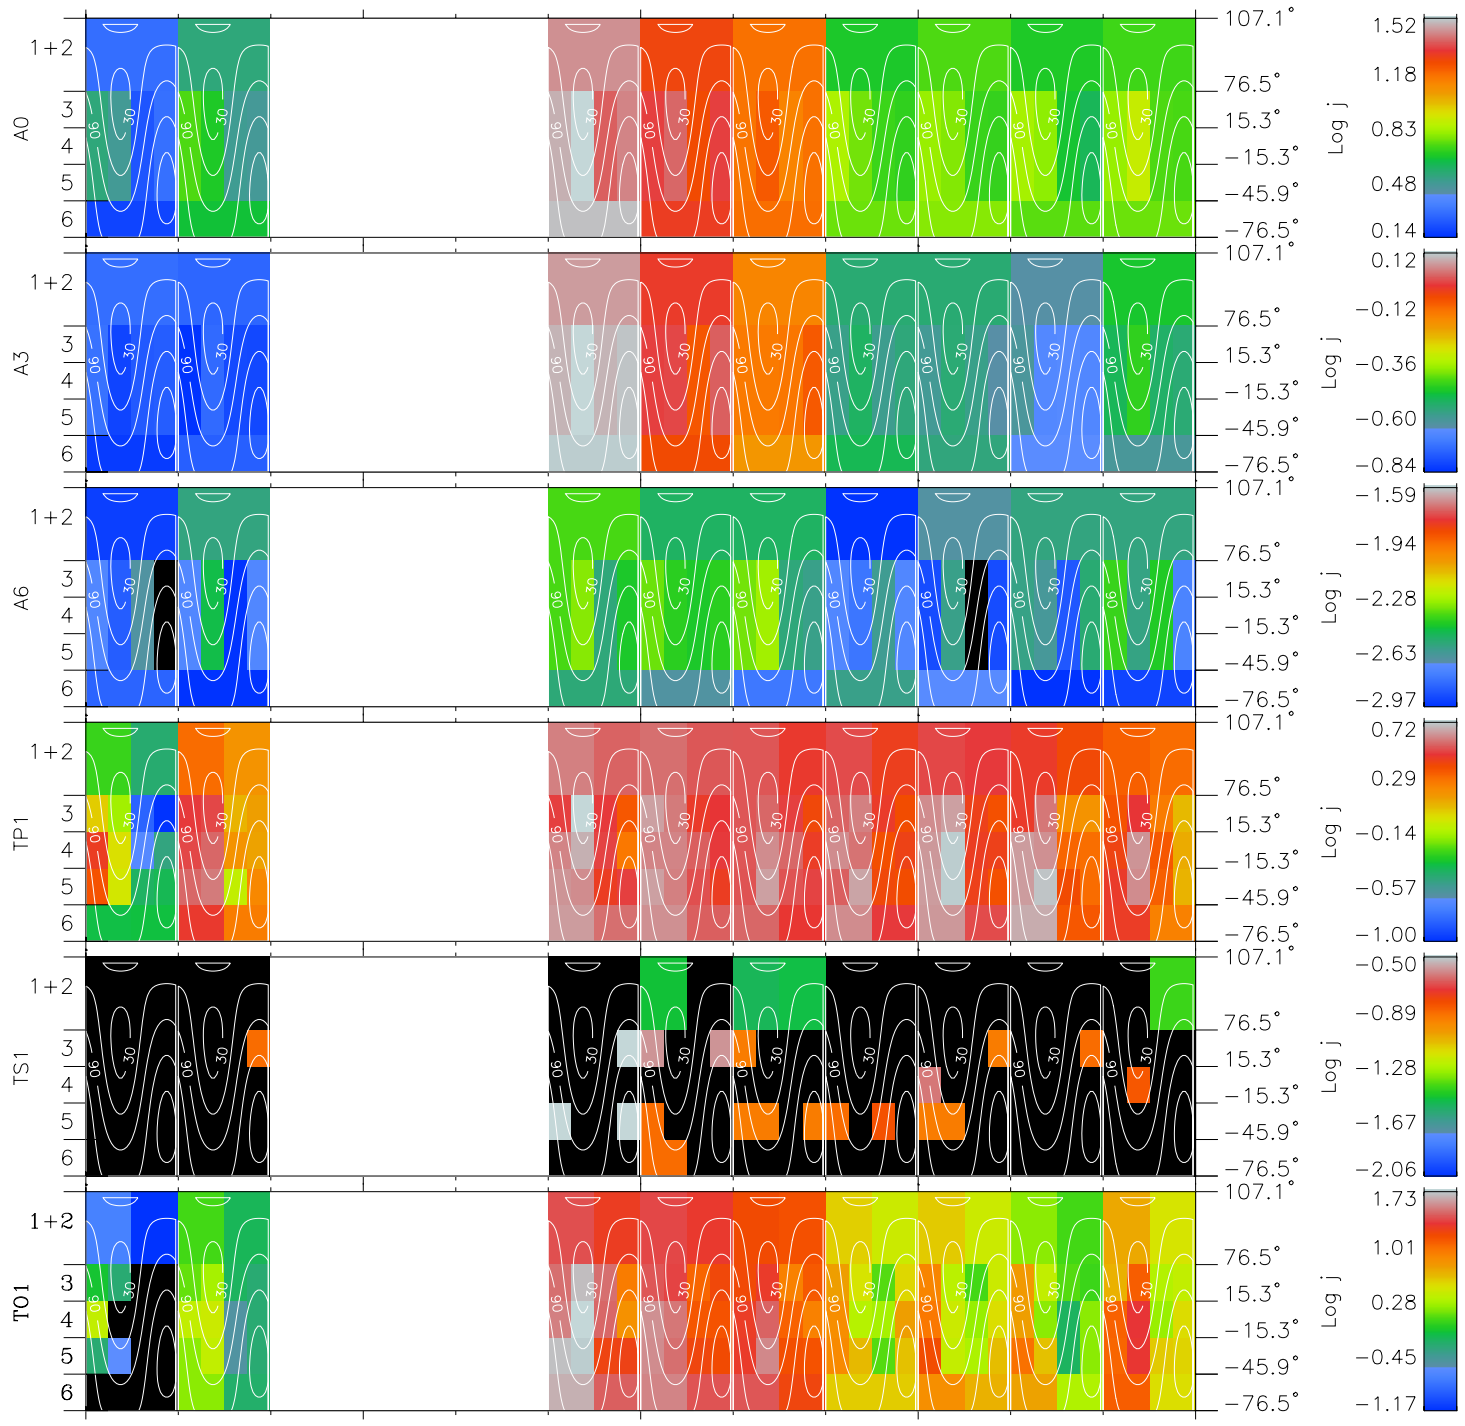

Galileo EPD Real Time All-Sky Anisotropies 02300

Software Version: RTSKY_FLUX V 1.20
 Data Production: 08-00-03
 Plot Production: Wed Jan 8 03:08:32 2003
 Color File: wondr3
 Geofactor File: 1.1

00:00:00 2002-300	300-06	300-12	300-18	00:00:00 2002-301	
+	+	+	+	+	X JSE(R _j)
70.85	69.47	68.09	66.68	65.26	Y JSE(R _j)
59.21	58.38	57.53	56.68	55.81	Z JSE(R _j)
1.69	1.67	1.65	1.63	1.61	

◇ = Jupiter look direction
 □ = Corotation look direction