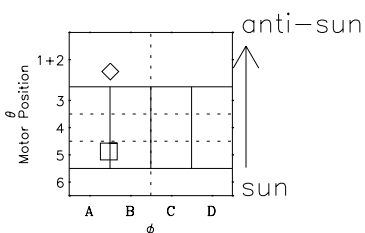

Galileo EPD Real-Time Six-Sector 02300

Software Version: RTLINE_R6 V 1.20
Data Production: 08-00-03
Plot Production: Wed Jan 8 03:09:42 2003

◇ = Jupiter look direction
□ = Corotation look direction