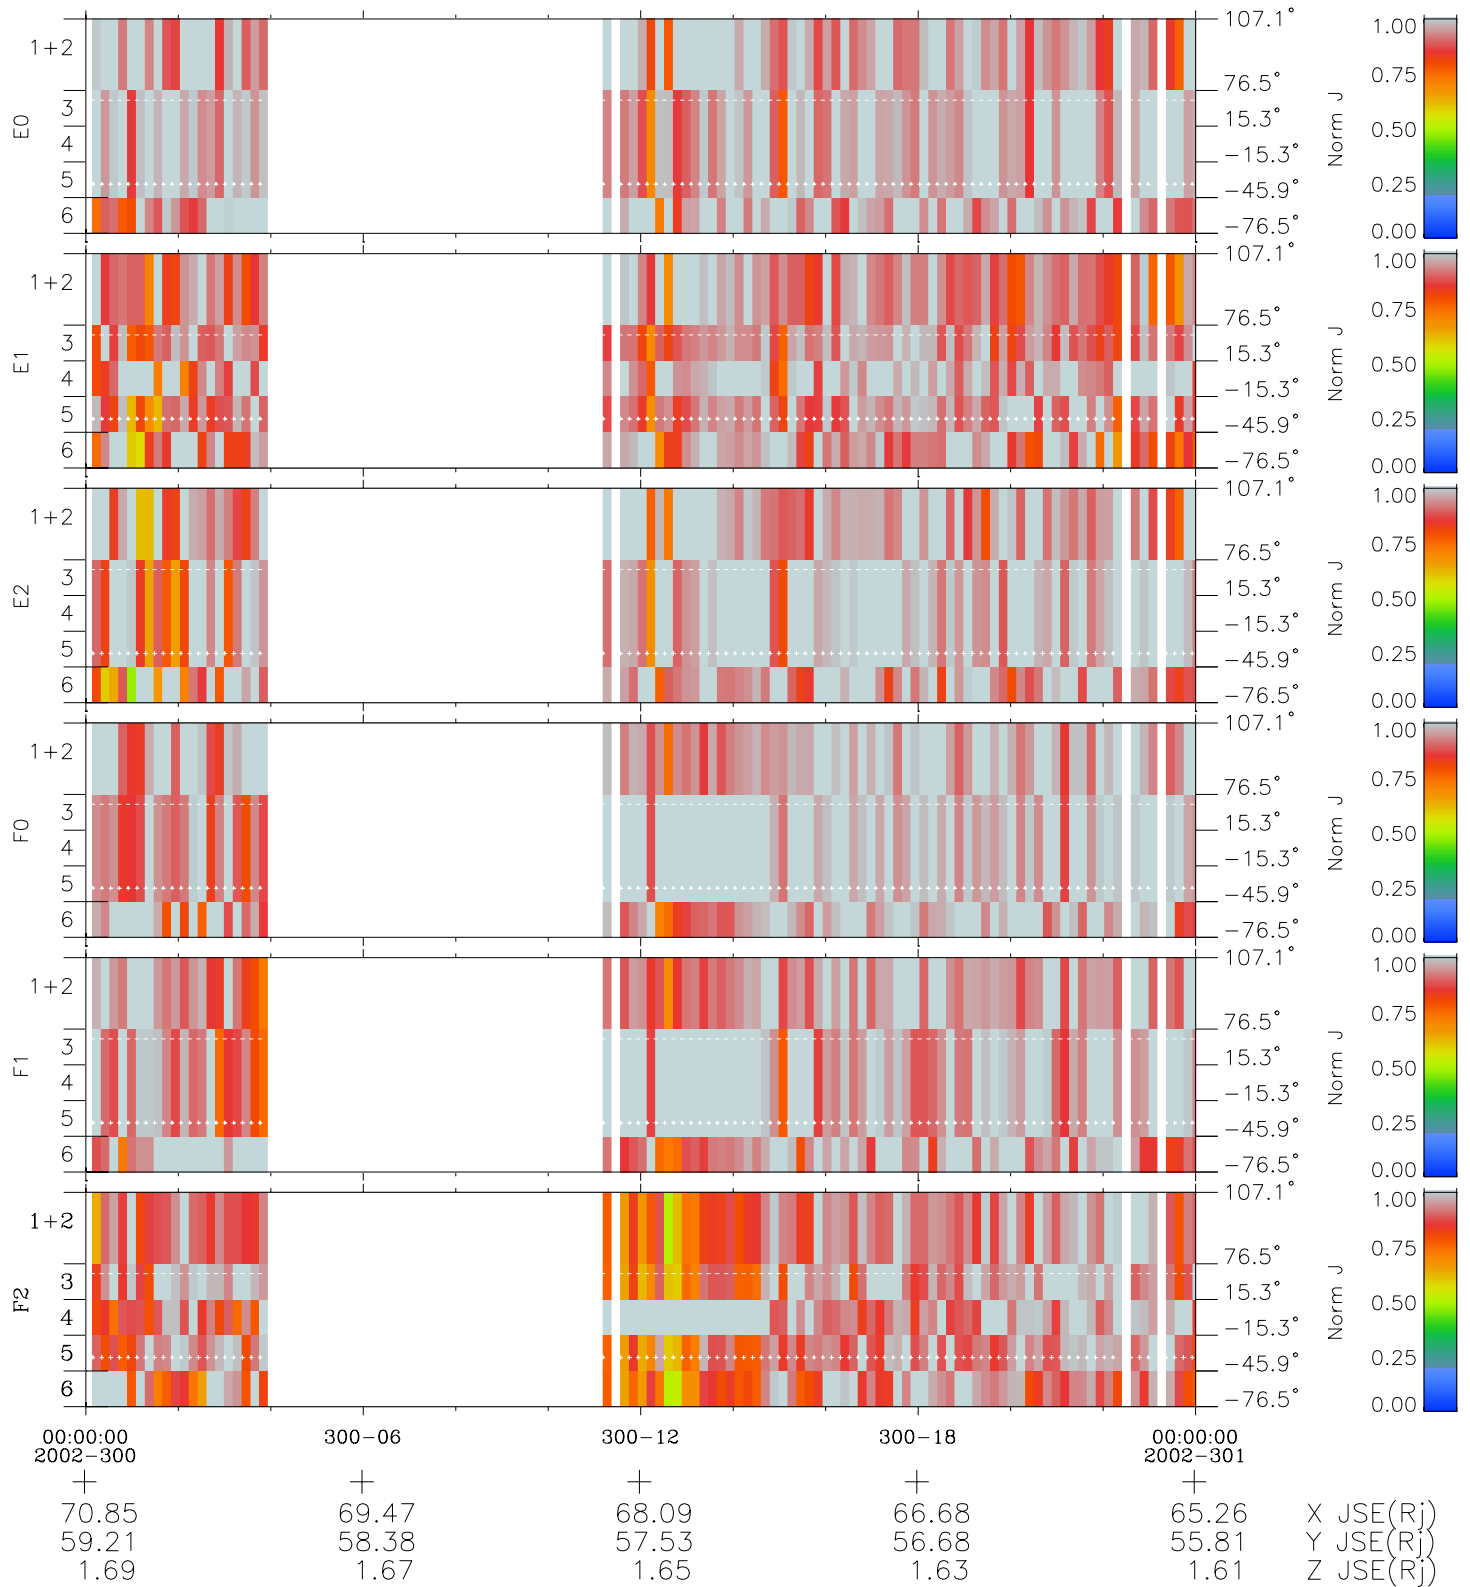

Galileo EPD Real Elevation Anisotropies 02300

Software Version: RTELEV_NORM V 1.20
 Data Production: 08-00-03
 Plot Production: Wed Jan 8 03:09:11 2003
 Color File: wondr3
 Geofactor File: 1.1

- ◇ = Jupiter look direction
- = Corotation look direction