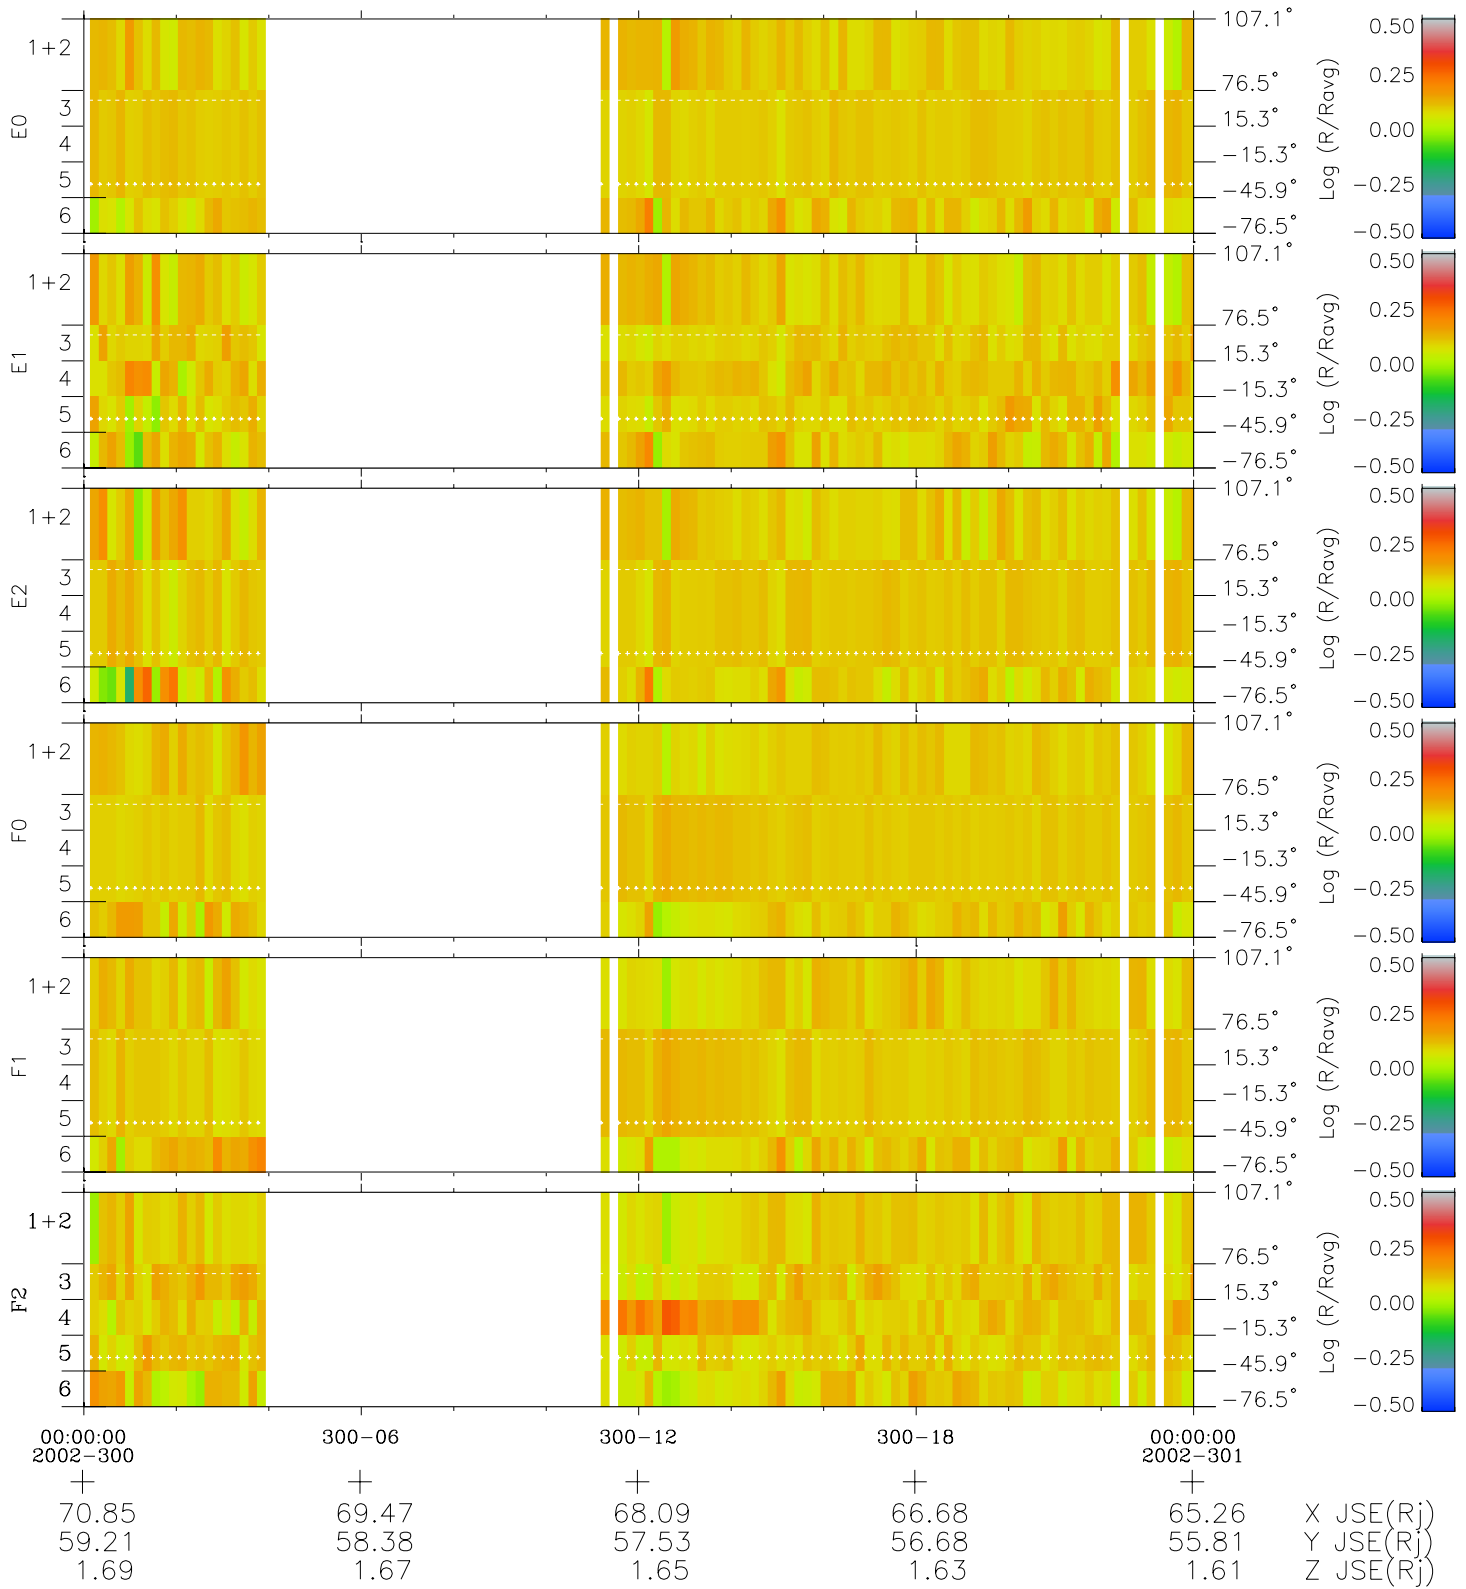

Galileo EPD Real Elevation Anisotropies 02300

Software Version: RTELEV_MEAN V 1.20
 Data Production: 08-00-03
 Plot Production: Wed Jan 8 03:08:55 2003
 Color File: wondr3
 Geofactor File: 1.1

- \diamond = Jupiter look direction
- \square = Corotation look direction