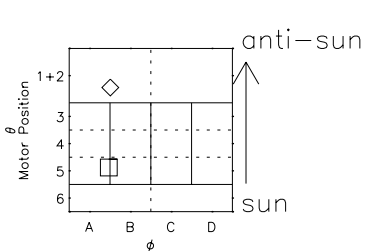

Galileo EPD Real Elevation Anisotropies 02300

Software Version: RTELEV_MEAN V 1.20
 Data Production: 08-00-03
 Plot Production: Wed Jan 8 03:08:55 2003
 Color File: wondr3
 Geofactor File: 1.1

- \diamond = Jupiter look direction
- \square = Corotation look direction