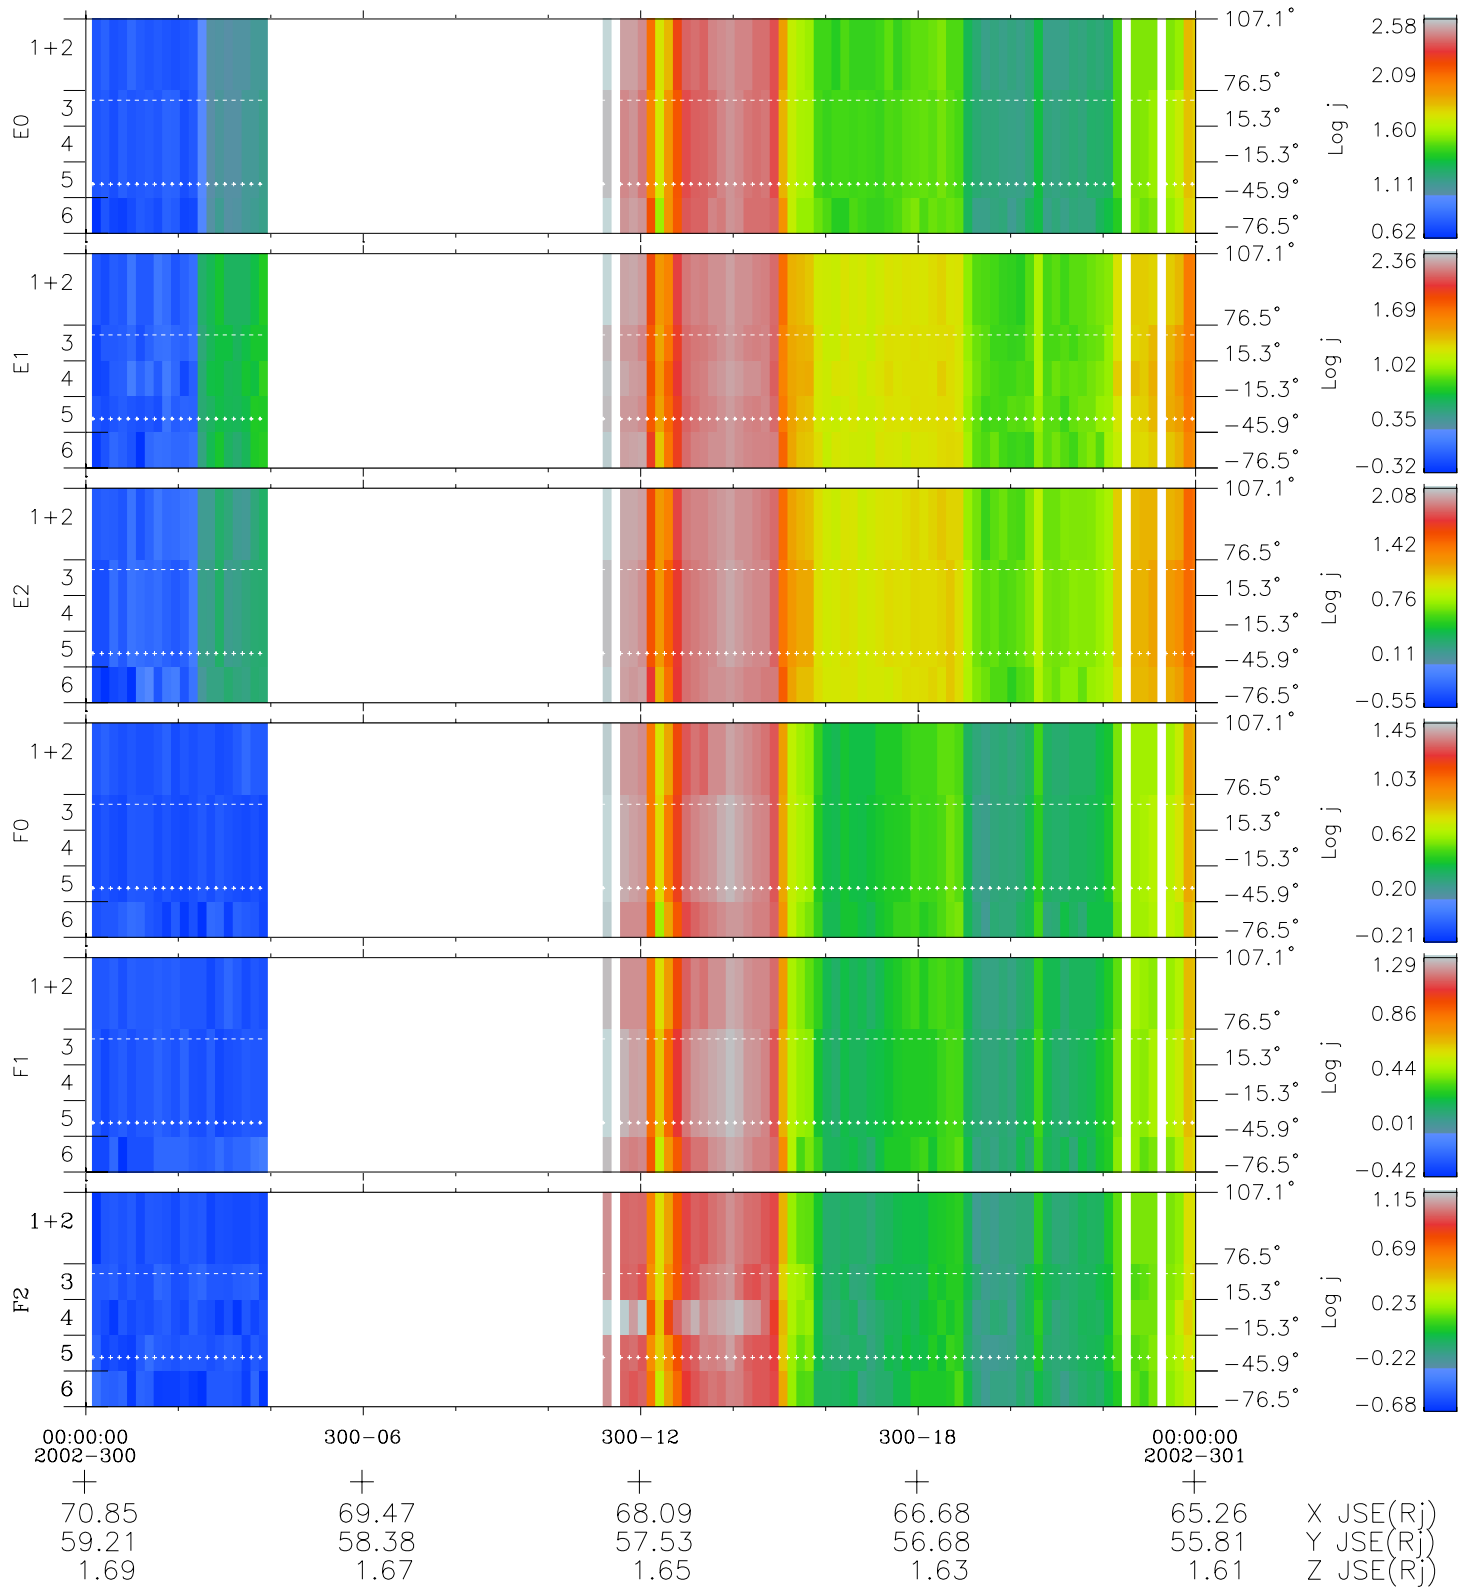

# Galileo EPD Real Elevation Anisotropies 02300

Software Version: RTELEV\_FLUX V 1.20  
Data Production: 08-00-03  
Plot Production: Wed Jan 8 03:09:03 2003  
Color File: wondr3  
Geofactor File: 1.1

- ◇ = Jupiter look direction
- = Corotation look direction