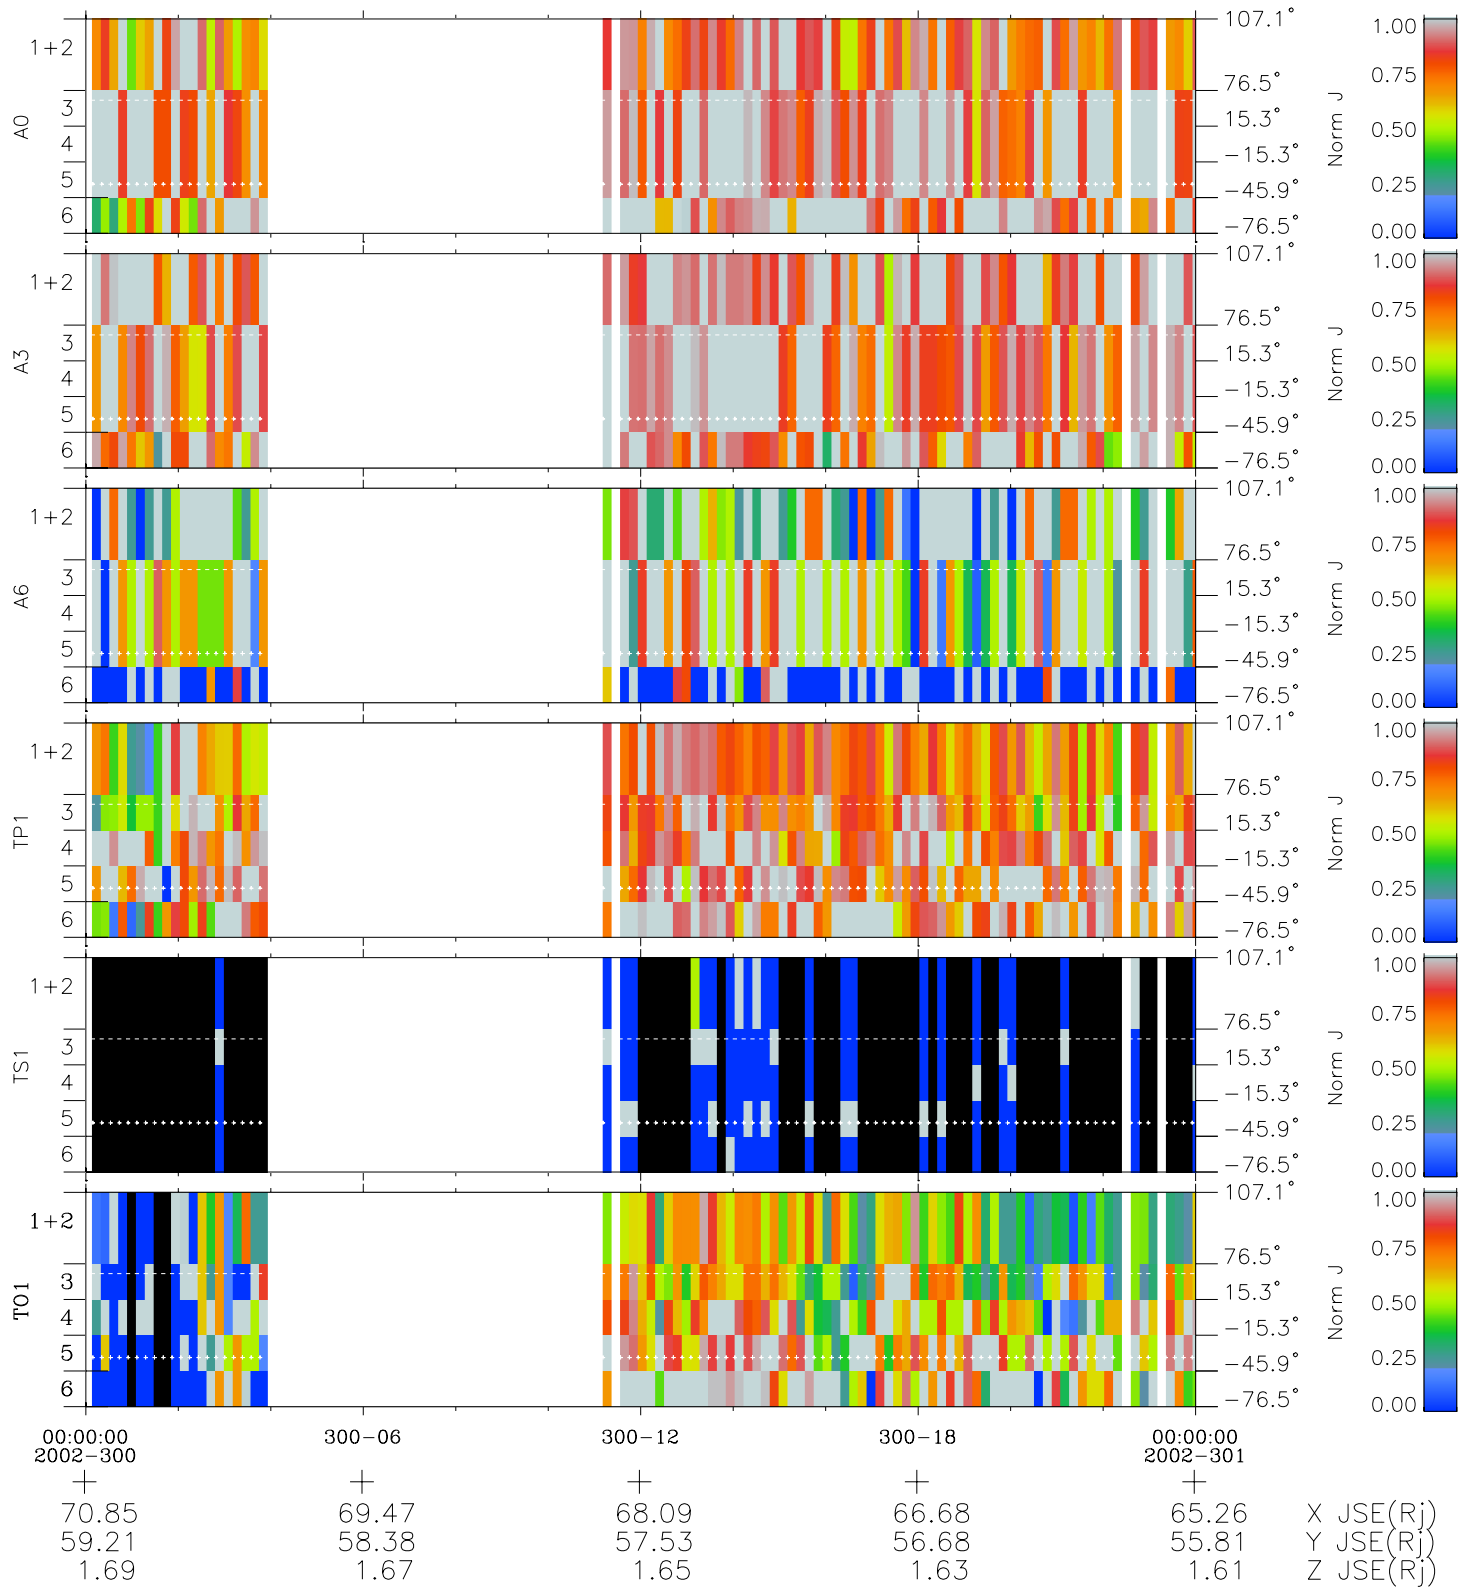

Galileo EPD Real Elevation Anisotropies 02300

Software Version: RTELEV_NORM V 1.20
Data Production: 08-00-03
Plot Production: Wed Jan 8 03:09:07 2003
Color File: wondr3
Geofactor File: 1.1

- ◇ = Jupiter look direction
- = Corotation look direction