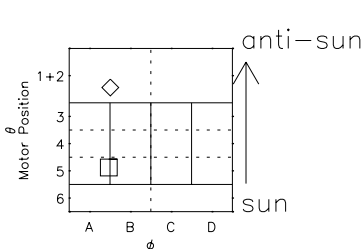

Galileo EPD Real Elevation Anisotropies 02300

Software Version: RTELEV_MEAN V 1.20
Data Production: 08-00-03
Plot Production: Wed Jan 8 03:08:51 2003
Color File: wondr3
Geofactor File: 1.1

- ◇ = Jupiter look direction
- = Corotation look direction