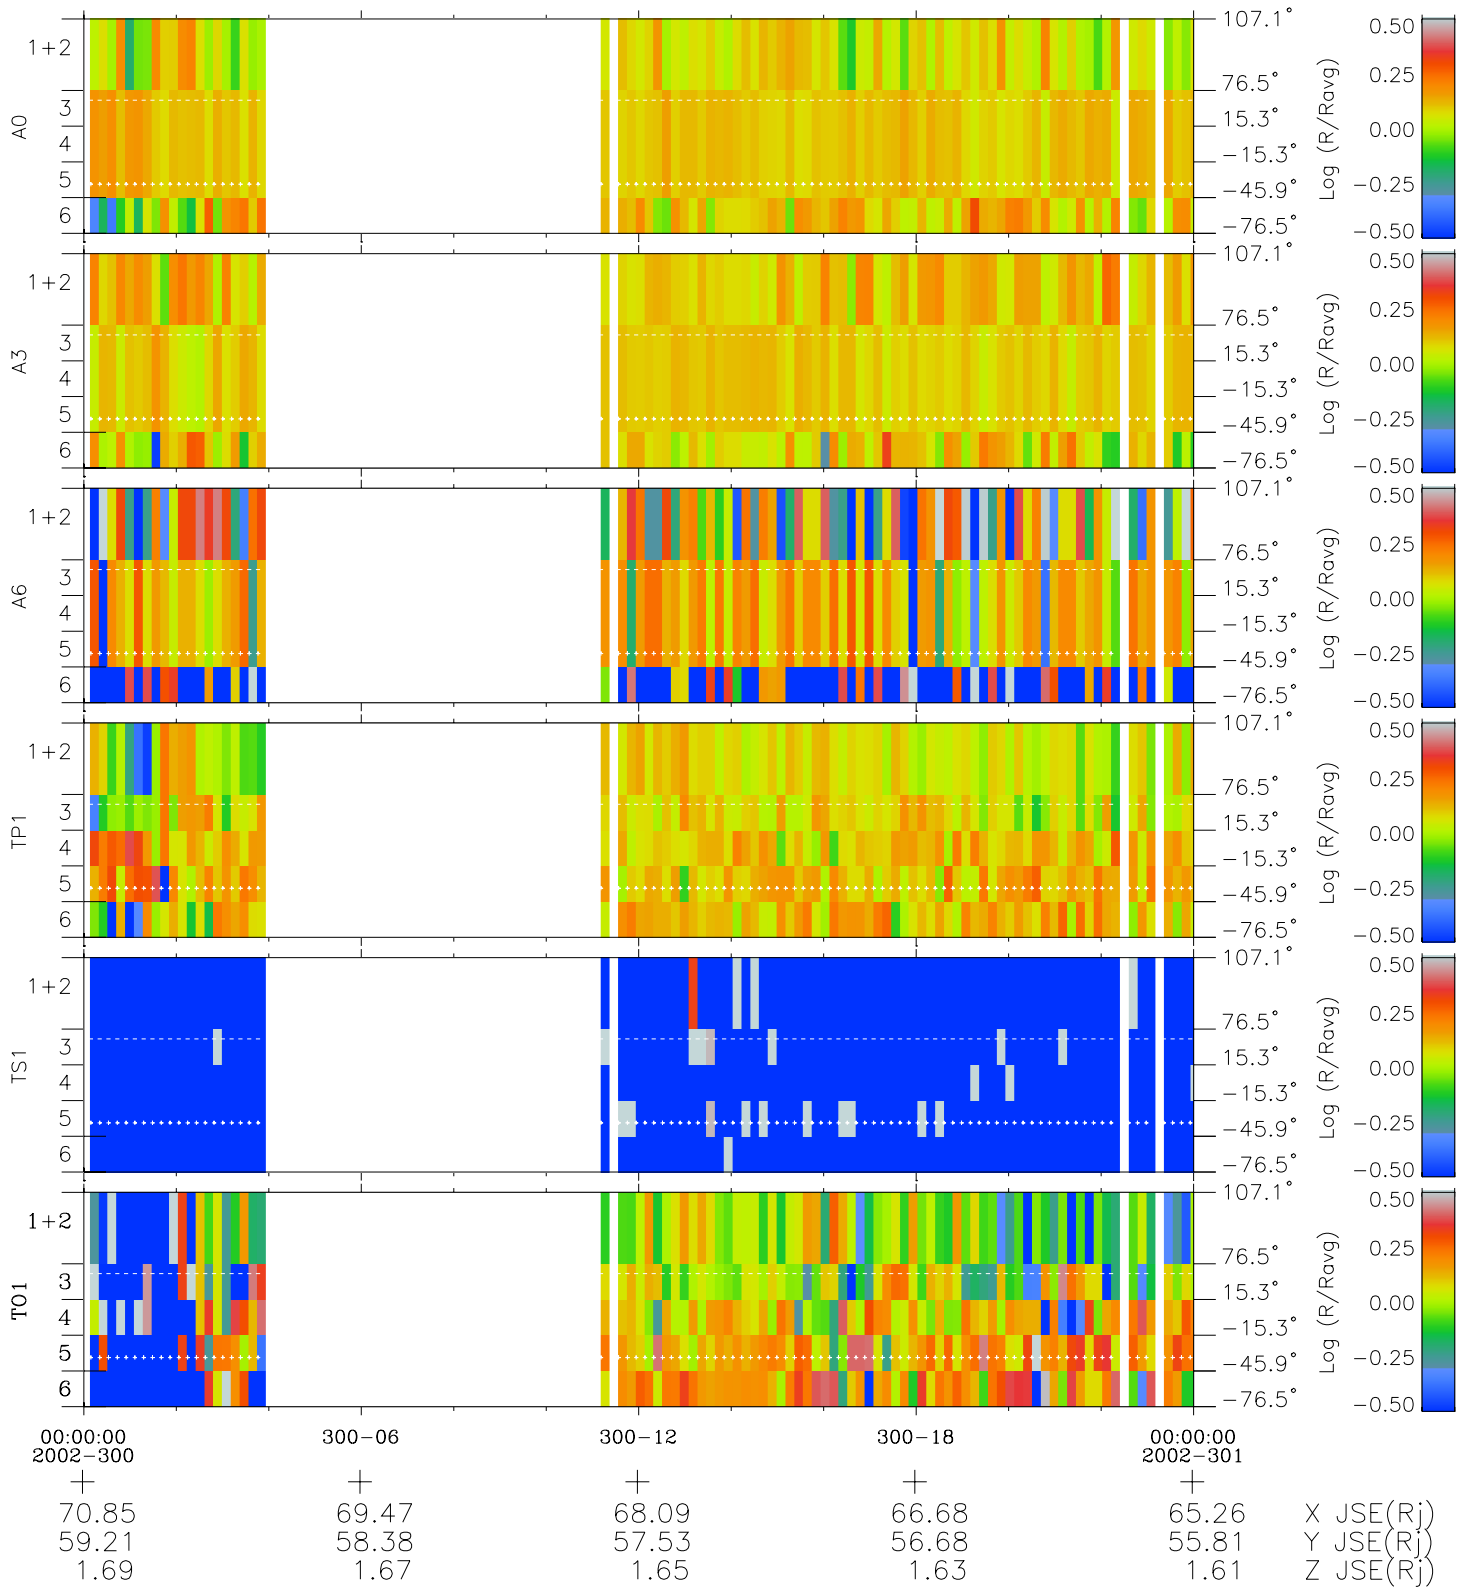

Galileo EPD Real Elevation Anisotropies 02300

Software Version: RTELEV_MEAN V 1.20
Data Production: 08-00-03
Plot Production: Wed Jan 8 03:08:51 2003
Color File: wondr3
Geofactor File: 1.1

- ◇ = Jupiter look direction
- = Corotation look direction