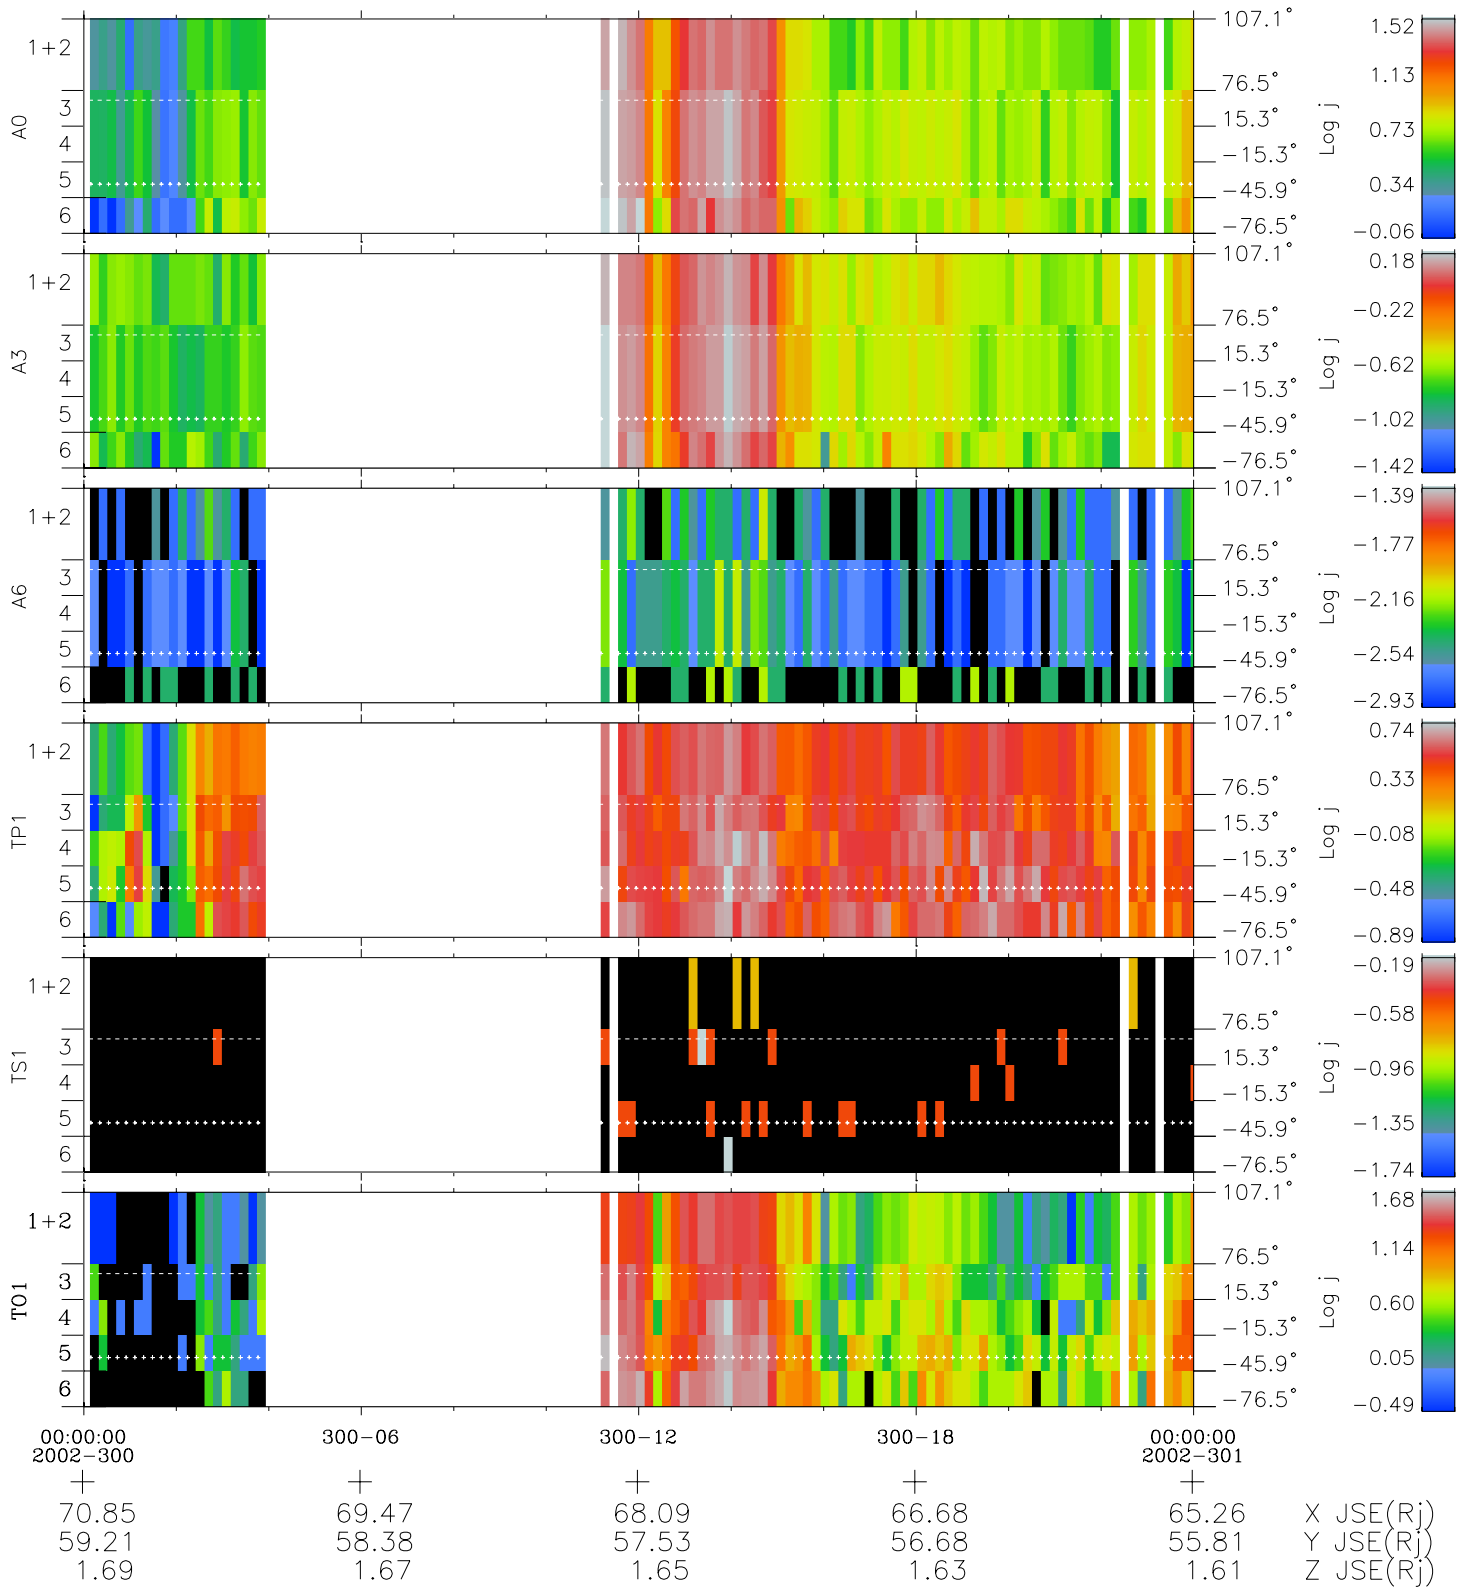

# Galileo EPD Real Elevation Anisotropies 02300

Software Version: RTELEV\_FLUX V 1.20  
Data Production: 08-00-03  
Plot Production: Wed Jan 8 03:08:59 2003  
Color File: wondr3  
Geofactor File: 1.1

- ◇ = Jupiter look direction
- = Corotation look direction