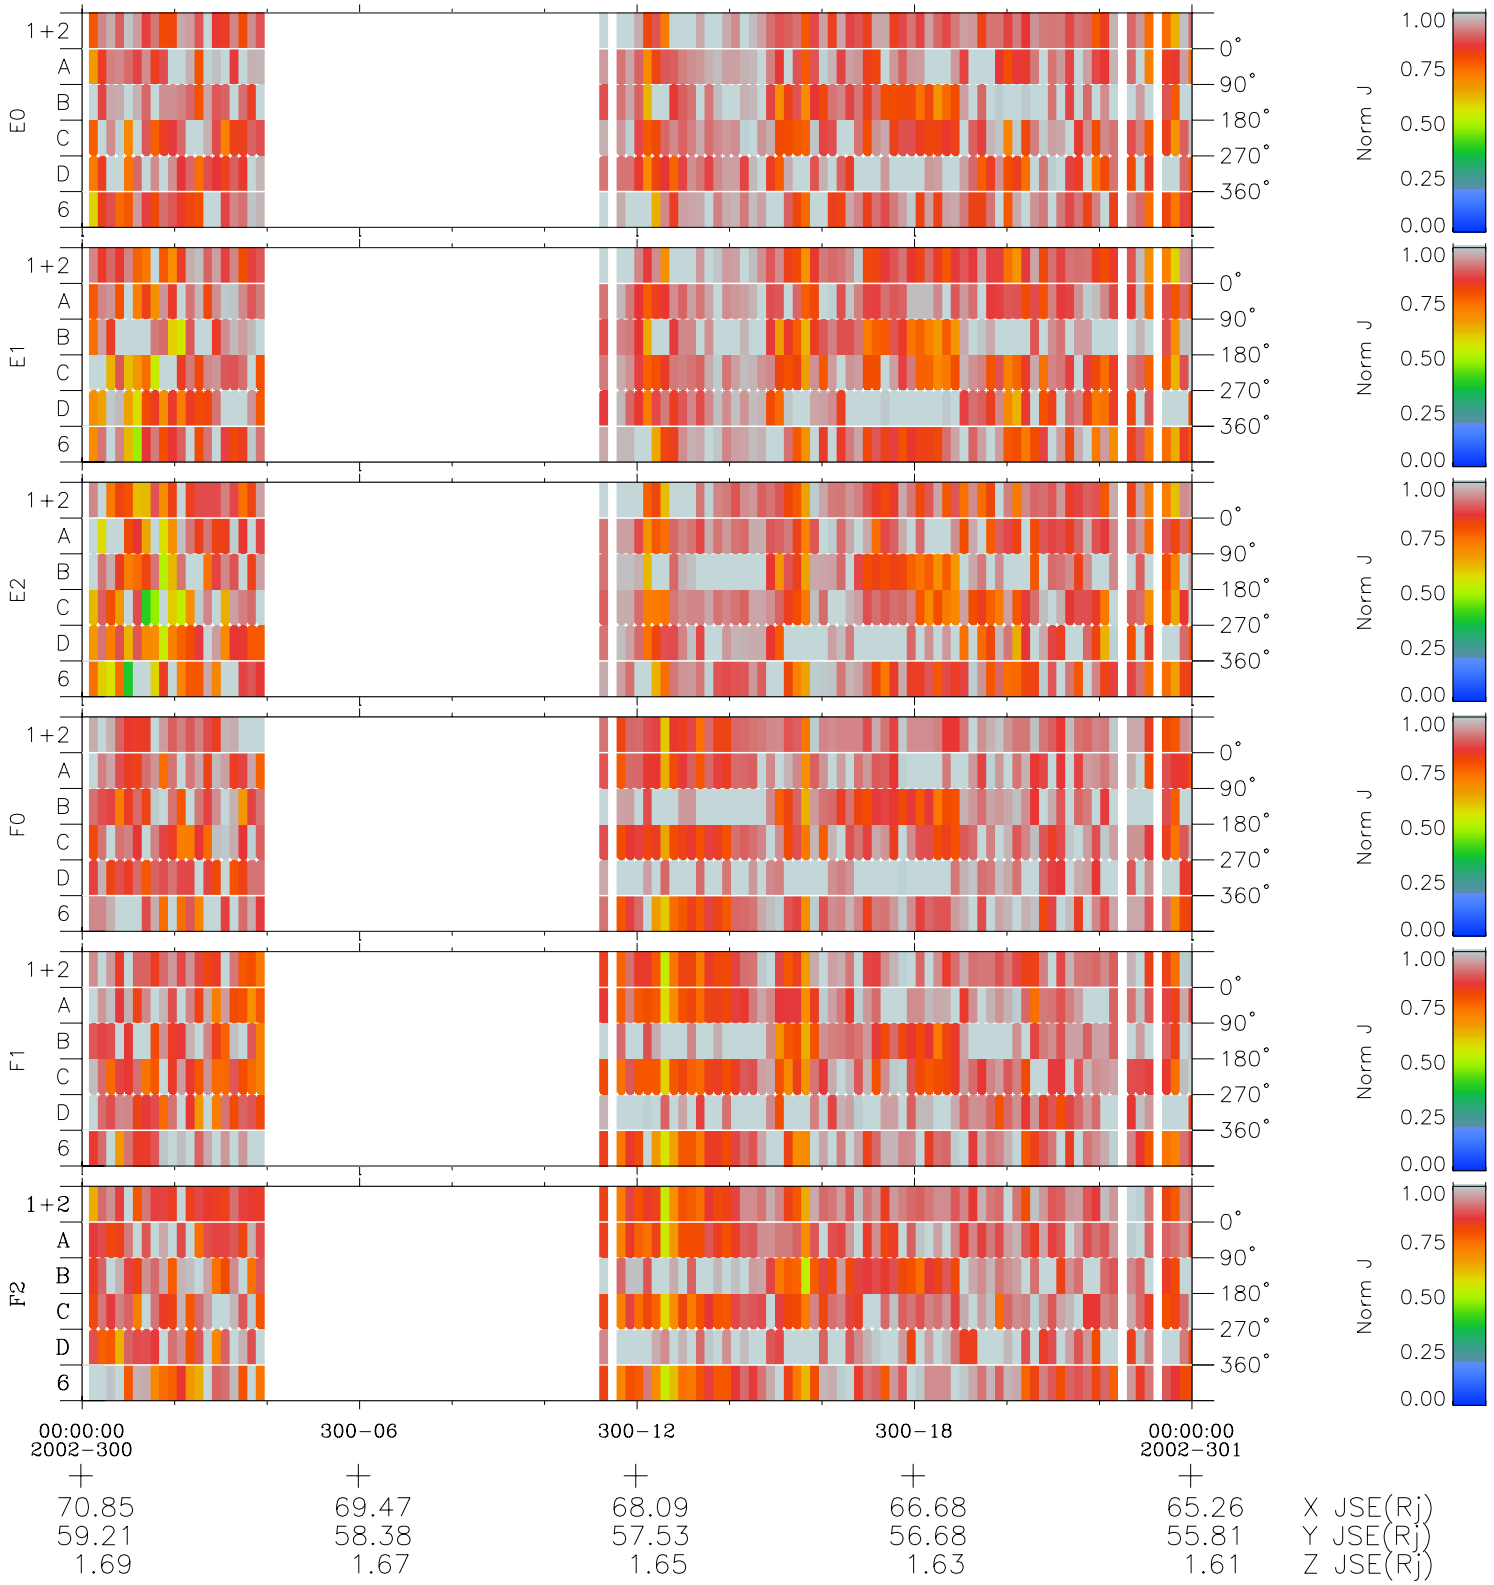

# Galileo EPD Real Time Azimuth Anisotropies 02300

Software Version: RTAZIM\_NORM V 1.20  
Data Production: 08-00-03  
Plot Production: Wed Jan 8 03:09:33 2003  
Color File: wondr3  
Geofactor File: 1.1

- ◇ = Jupiter look direction
- = Corotation look direction