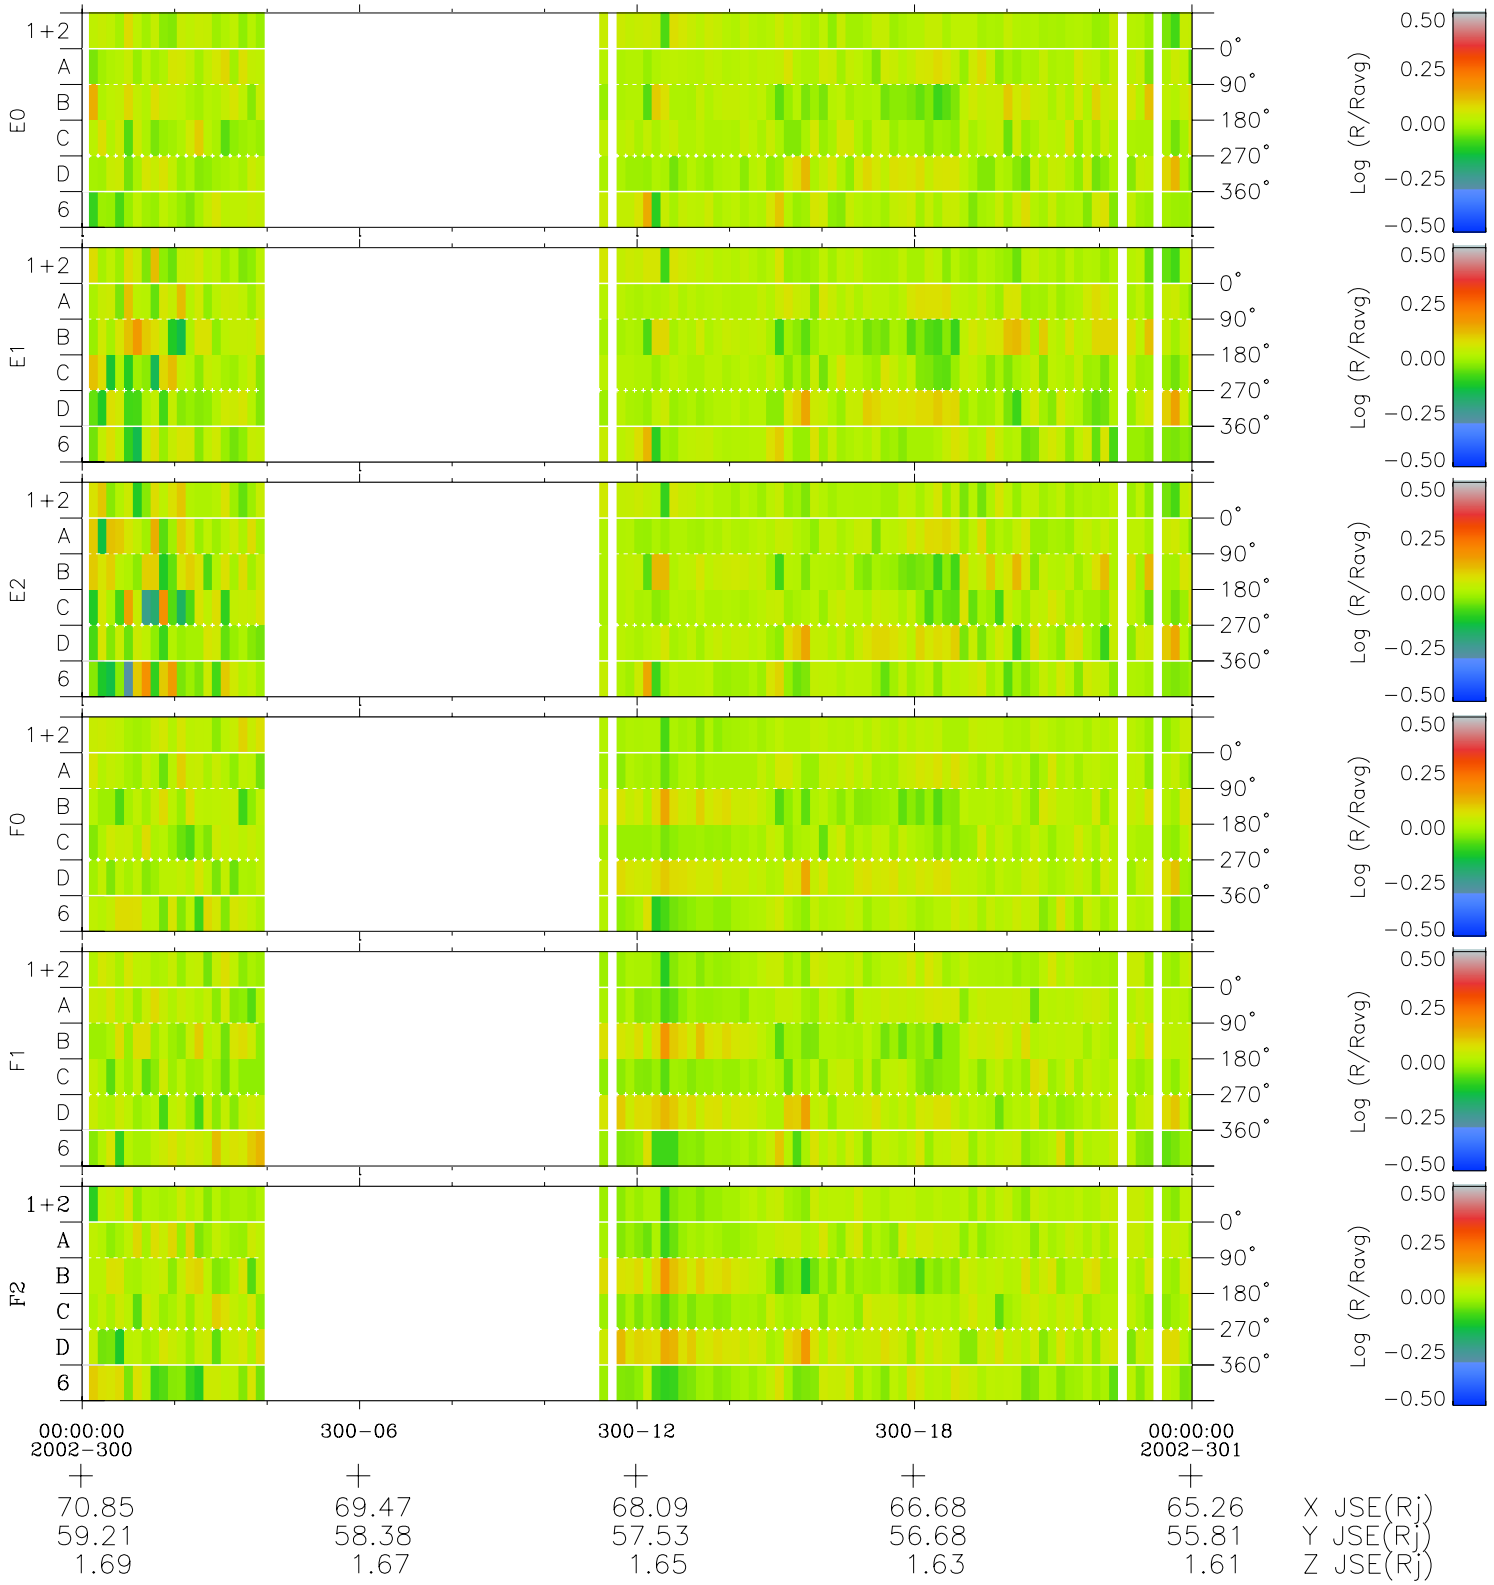

Galileo EPD Real Time Azimuth Anisotropies 02300

Software Version: RTAZIM_MEAN V 1.20
 Data Production: 08-00-03
 Plot Production: Wed Jan 8 03:09:19 2003
 Color File: wondr3
 Geofactor File: 1.1

◇ = Jupiter look direction
 □ = Corotation look direction