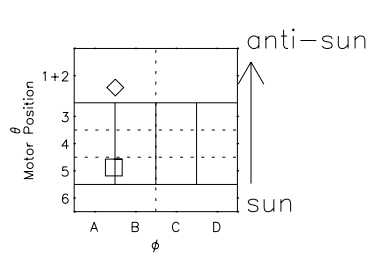

Galileo EPD Real Time Azimuth Anisotropies 02300

Software Version: RTAZIM_MEAN V 1.20
 Data Production: 08-00-03
 Plot Production: Wed Jan 8 03:09:19 2003
 Color File: wondr3
 Geofactor File: 1.1

◇ = Jupiter look direction
 □ = Corotation look direction