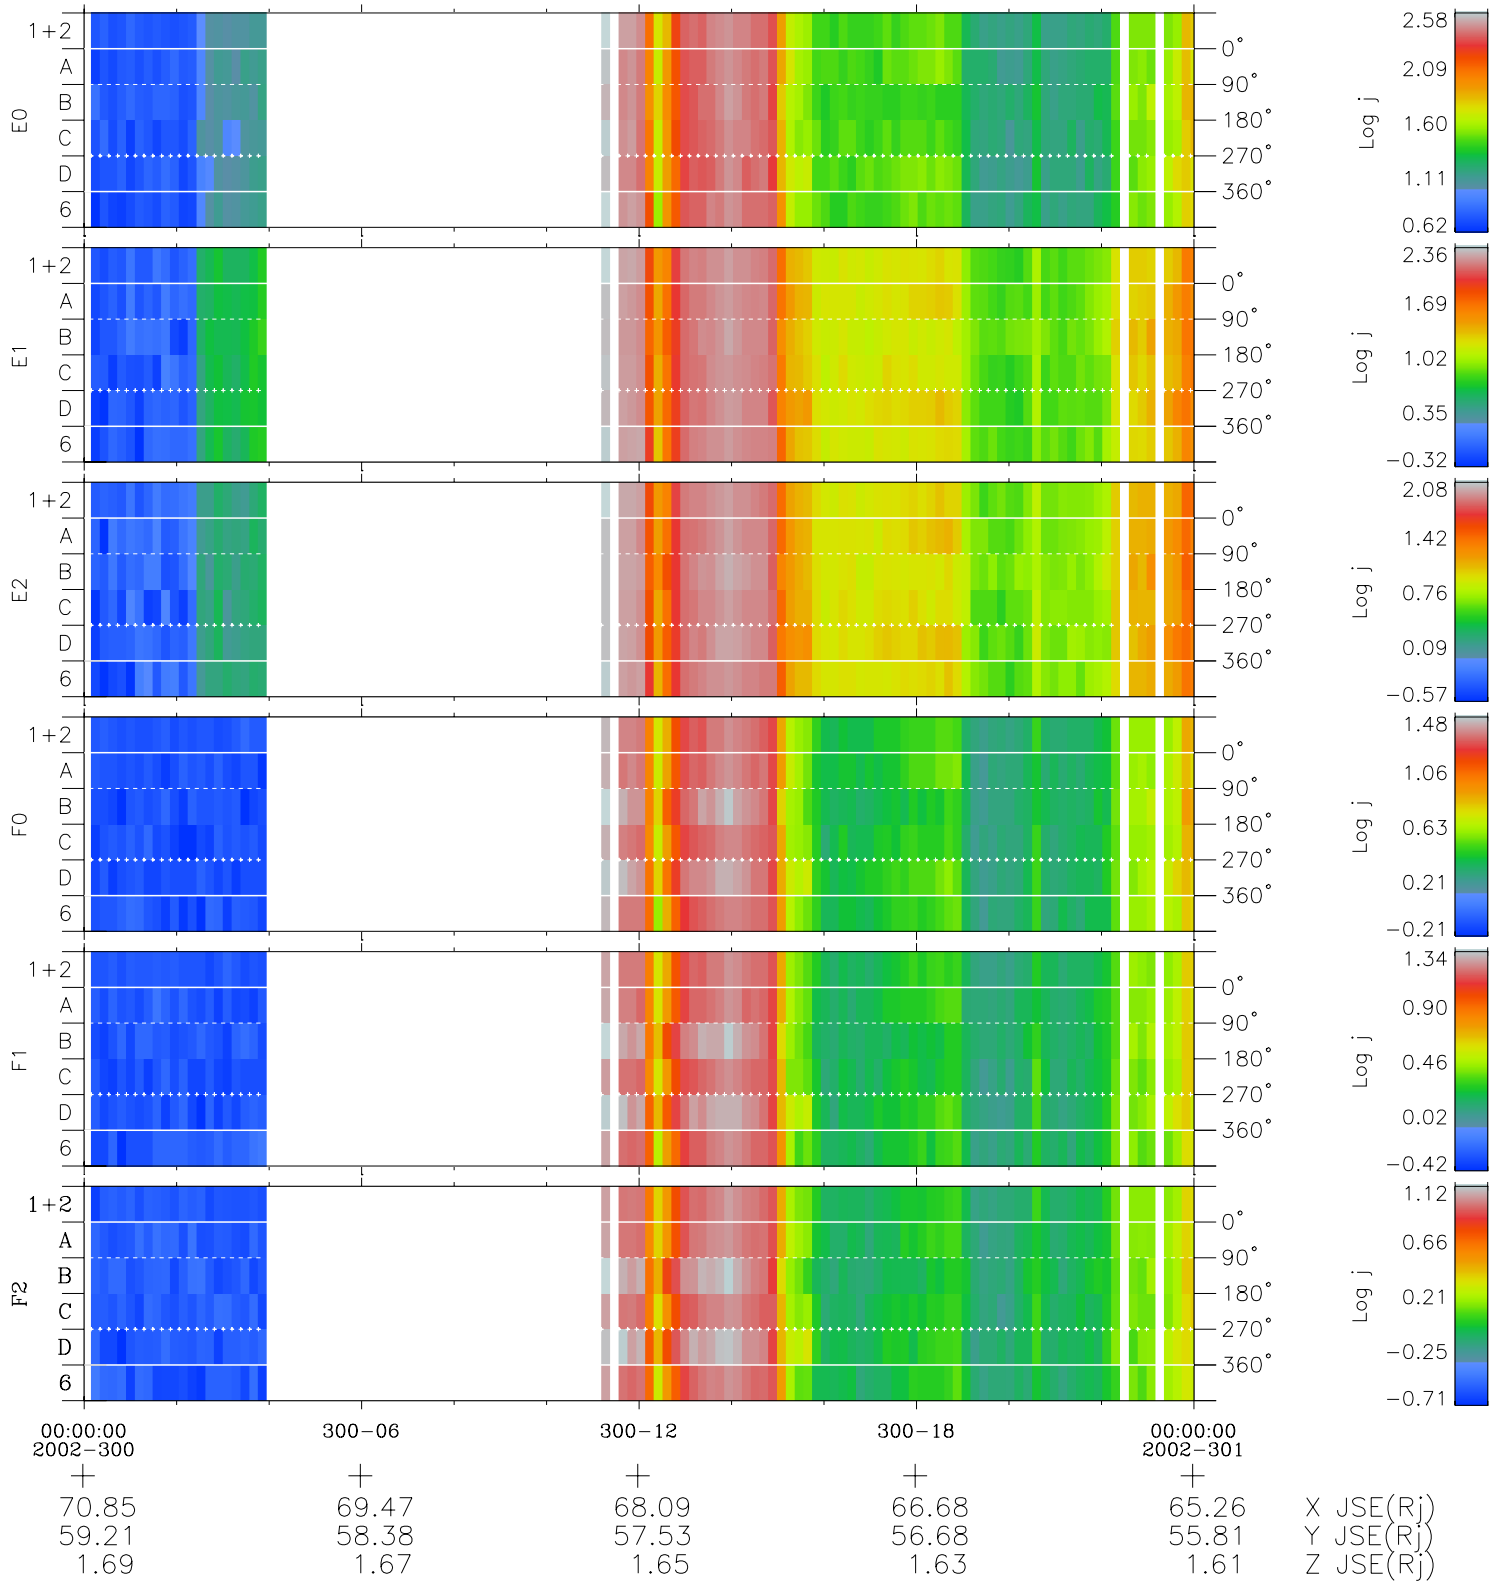

Galileo EPD Real Time Azimuth Anisotropies 02300

Software Version: RTAZIM_FLUX V 1.20
Data Production: 08-00-03
Plot Production: Wed Jan 8 03:09:26 2003
Color File: wondr3
Geofactor File: 1.1

- ◇ = Jupiter look direction
- = Corotation look direction