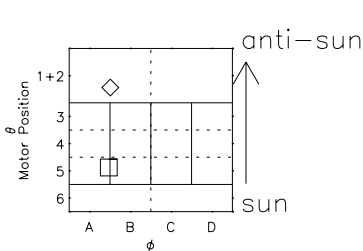

Galileo EPD Real Time Azimuth Anisotropies 02300

Software Version: RTAZIM_FLUX V 1.20
Data Production: 08-00-03
Plot Production: Wed Jan 8 03:09:26 2003
Color File: wondr3
Geofactor File: 1.1

- ◇ = Jupiter look direction
- = Corotation look direction