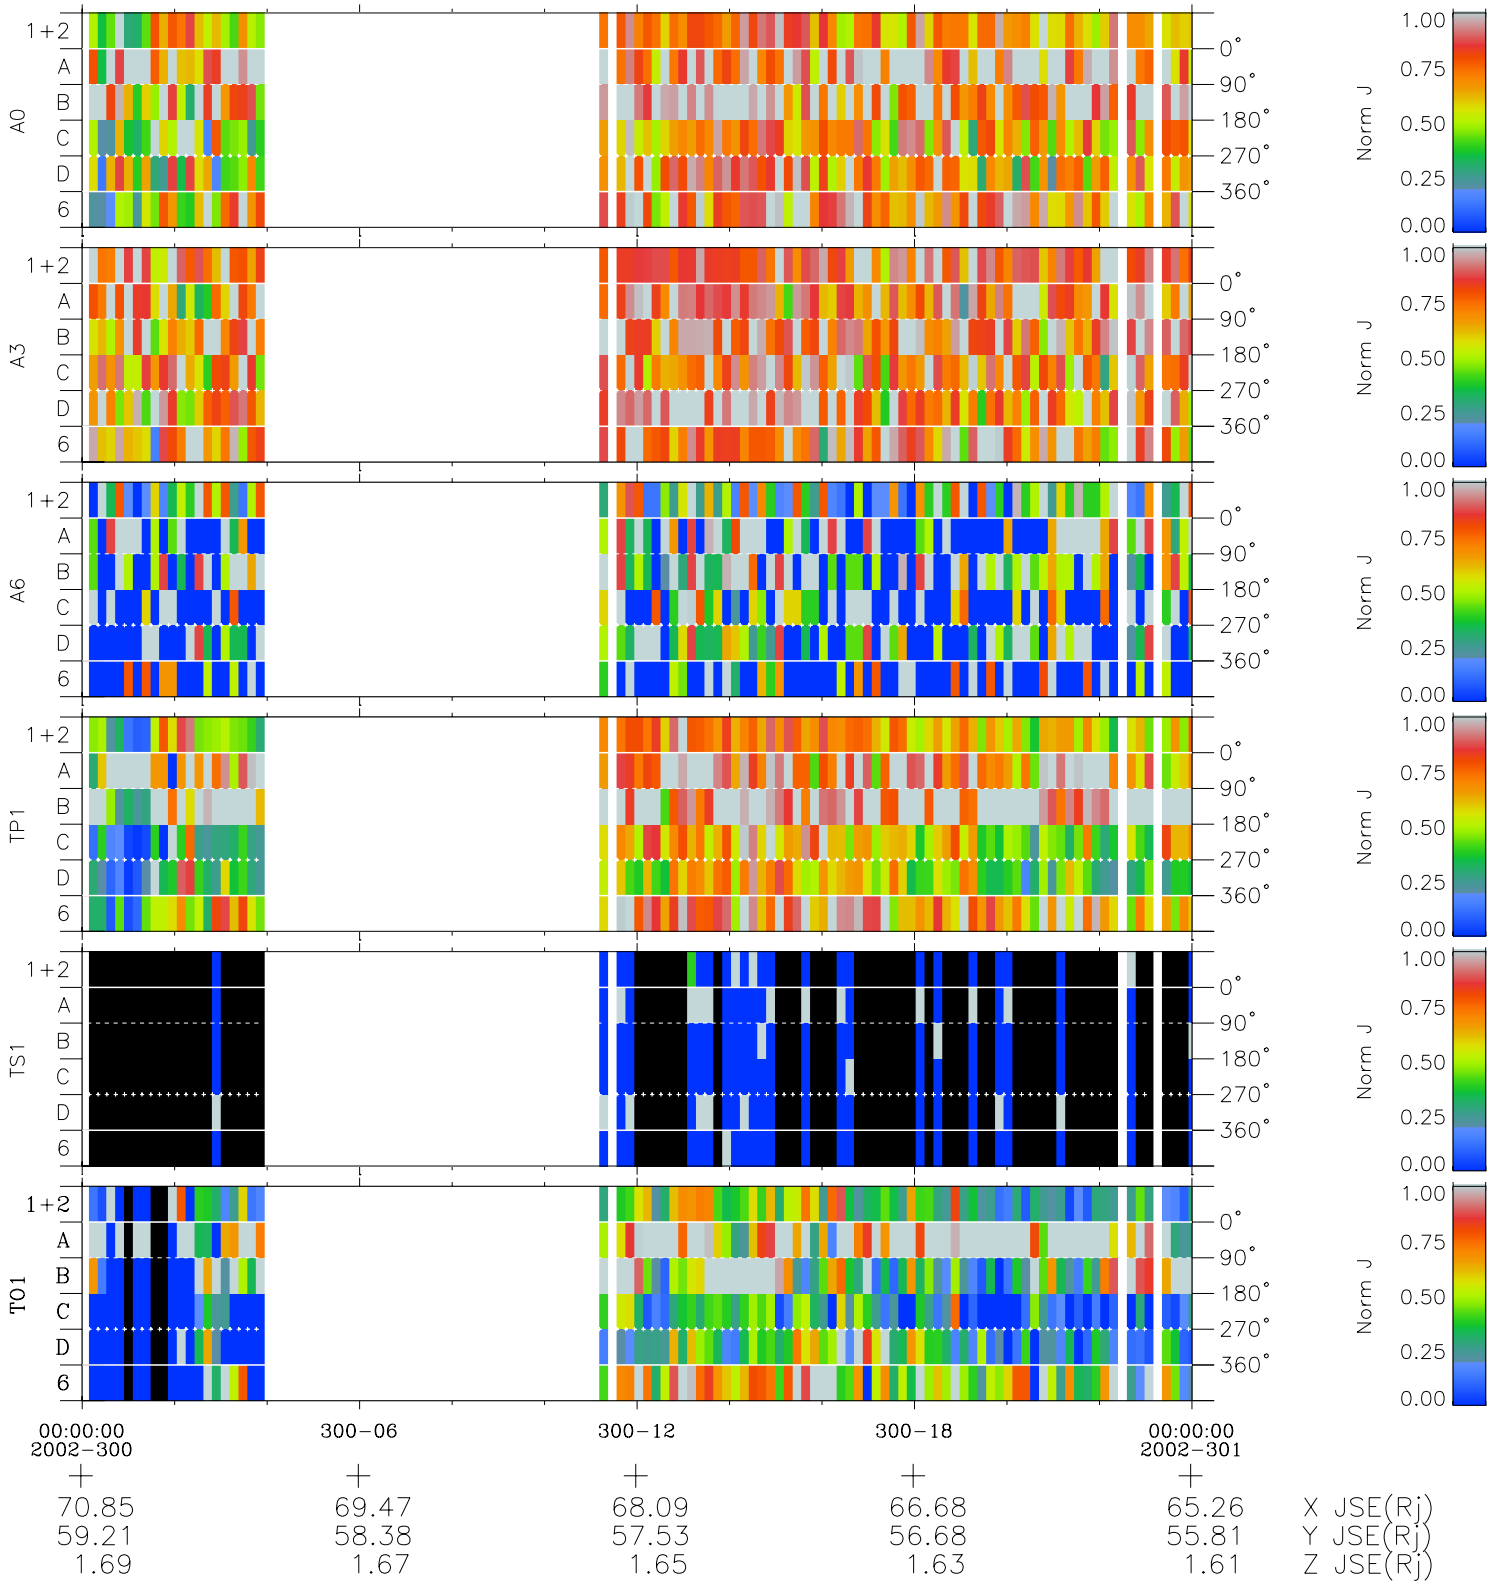

Galileo EPD Real Time Azimuth Anisotropies 02300

Software Version: RTAZIM_NORM V 1.20
Data Production: 08-00-03
Plot Production: Wed Jan 8 03:09:29 2003
Color File: wondr3
Geofactor File: 1.1

◇ = Jupiter look direction
□ = Corotation look direction