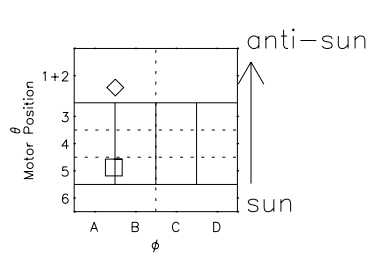

Galileo EPD Real Time Azimuth Anisotropies 02300

Software Version: RTAZIM_NORM V 1.20
Data Production: 08-00-03
Plot Production: Wed Jan 8 03:09:29 2003
Color File: wondr3
Geofactor File: 1.1

◇ = Jupiter look direction
□ = Corotation look direction