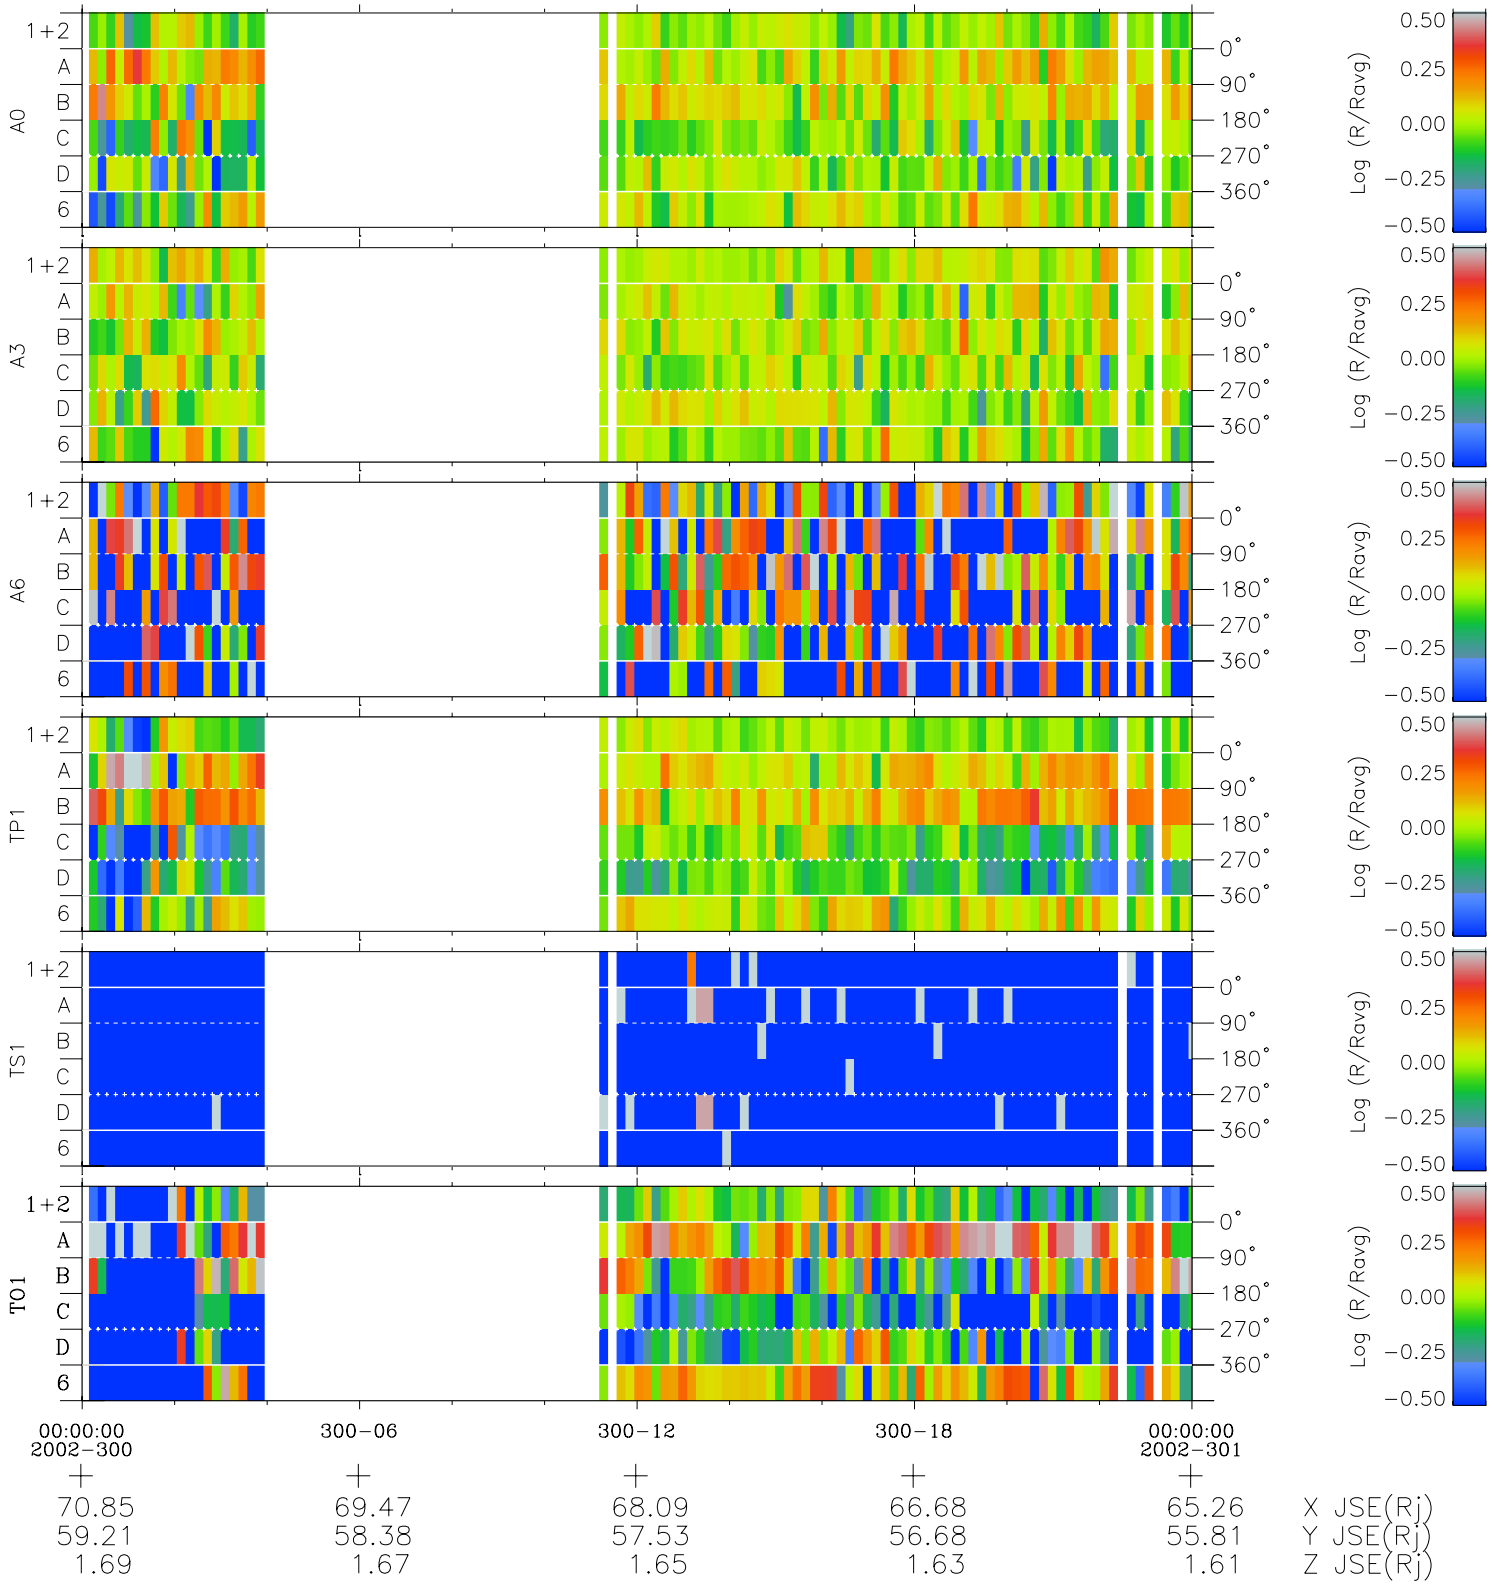

Galileo EPD Real Time Azimuth Anisotropies 02300

Software Version: RTAZIM_MEAN V 1.20
Data Production: 08-00-03
Plot Production: Wed Jan 8 03:09:15 2003
Color File: wondr3
Geofactor File: 1.1

◇ = Jupiter look direction
□ = Corotation look direction