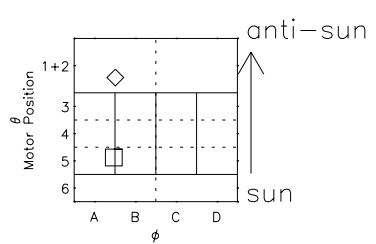

Galileo EPD Real Time Azimuth Anisotropies 02300

Software Version: RTAZIM_MEAN V 1.20
Data Production: 08-00-03
Plot Production: Wed Jan 8 03:09:15 2003
Color File: wondr3
Geofactor File: 1.1

◇ = Jupiter look direction
□ = Corotation look direction