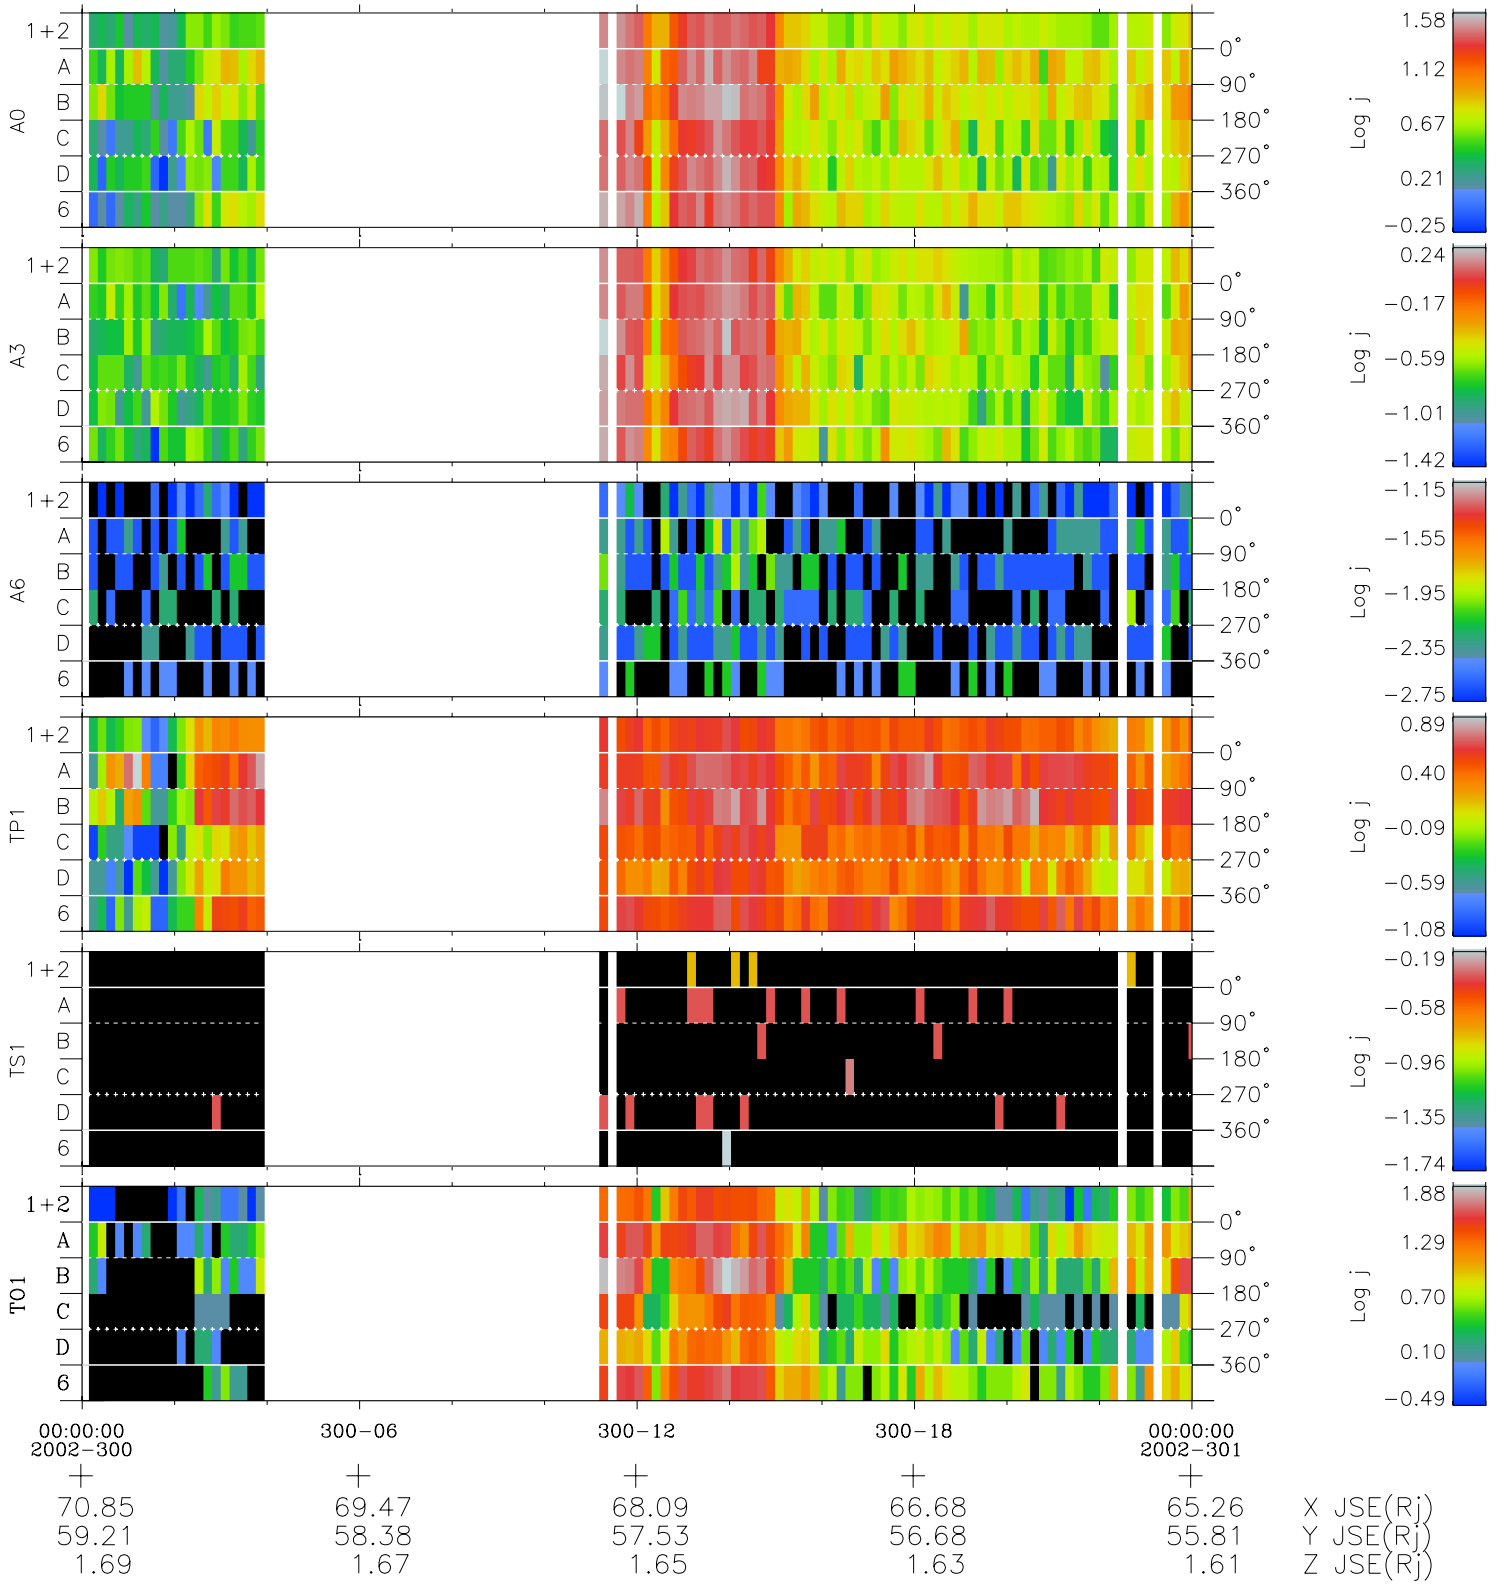

# Galileo EPD Real Time Azimuth Anisotropies 02300

Software Version: RTAZIM\_FLUX V 1.20  
Data Production: 08-00-03  
Plot Production: Wed Jan 8 03:09:22 2003  
Color File: wondr3  
Geofactor File: 1.1

◇ = Jupiter look direction  
□ = Corotation look direction