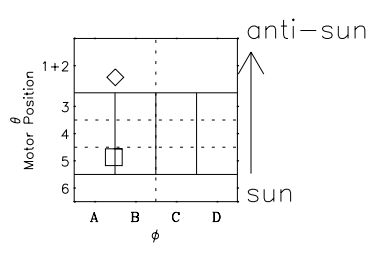

Galileo EPD Real Time Omni Spectrum 02299

Software Version: RTSPEC_OMNI V 1.20
 Data Production: 08-00-03
 Plot Production: Wed Jan 8 03:01:37 2003
 Color File: wondr3
 Geofactor File: 1.1

◇ = Jupiter look direction
 □ = Corotation look direction