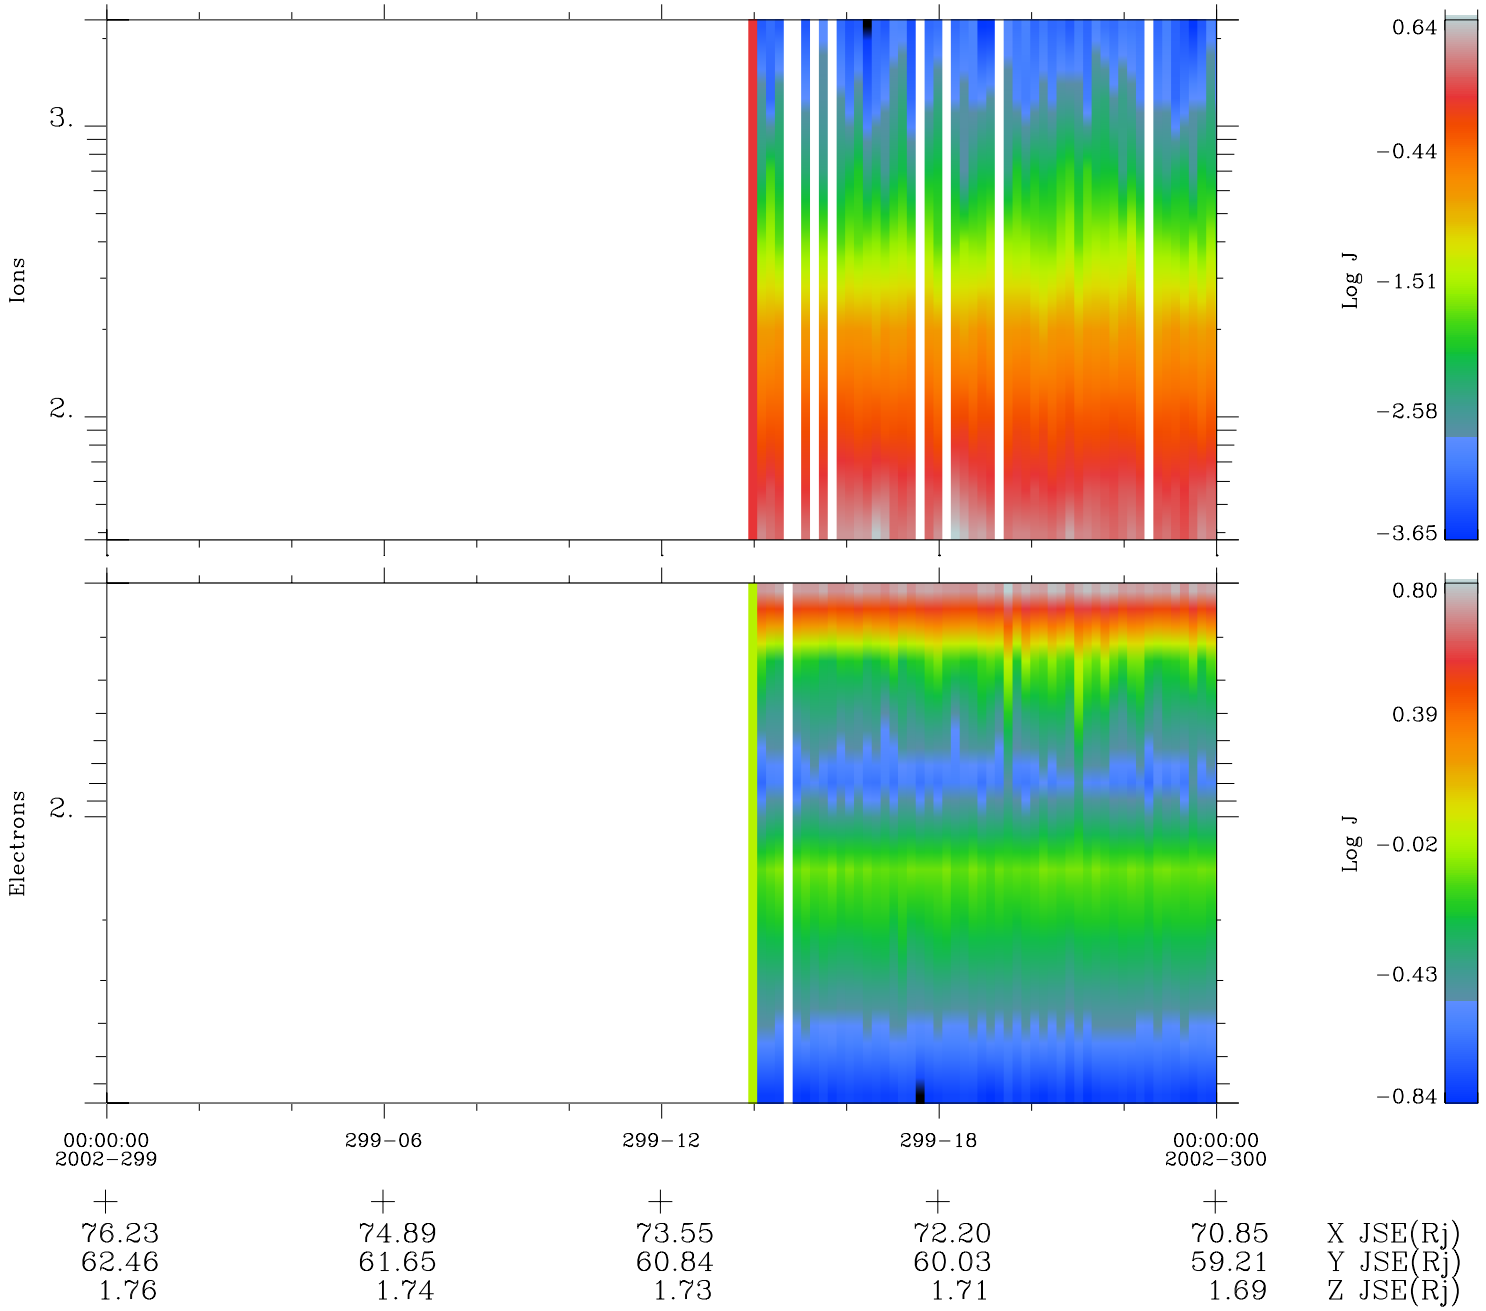

Galileo EPD Real Time Omni Spectrum 02299

Software Version: RTSPEC_OMNI V 1.20
 Data Production: 08-00-03
 Plot Production: Wed Jan 8 03:01:37 2003
 Color File: wondr3
 Geofactor File: 1.1

◇ = Jupiter look direction
 □ = Corotation look direction