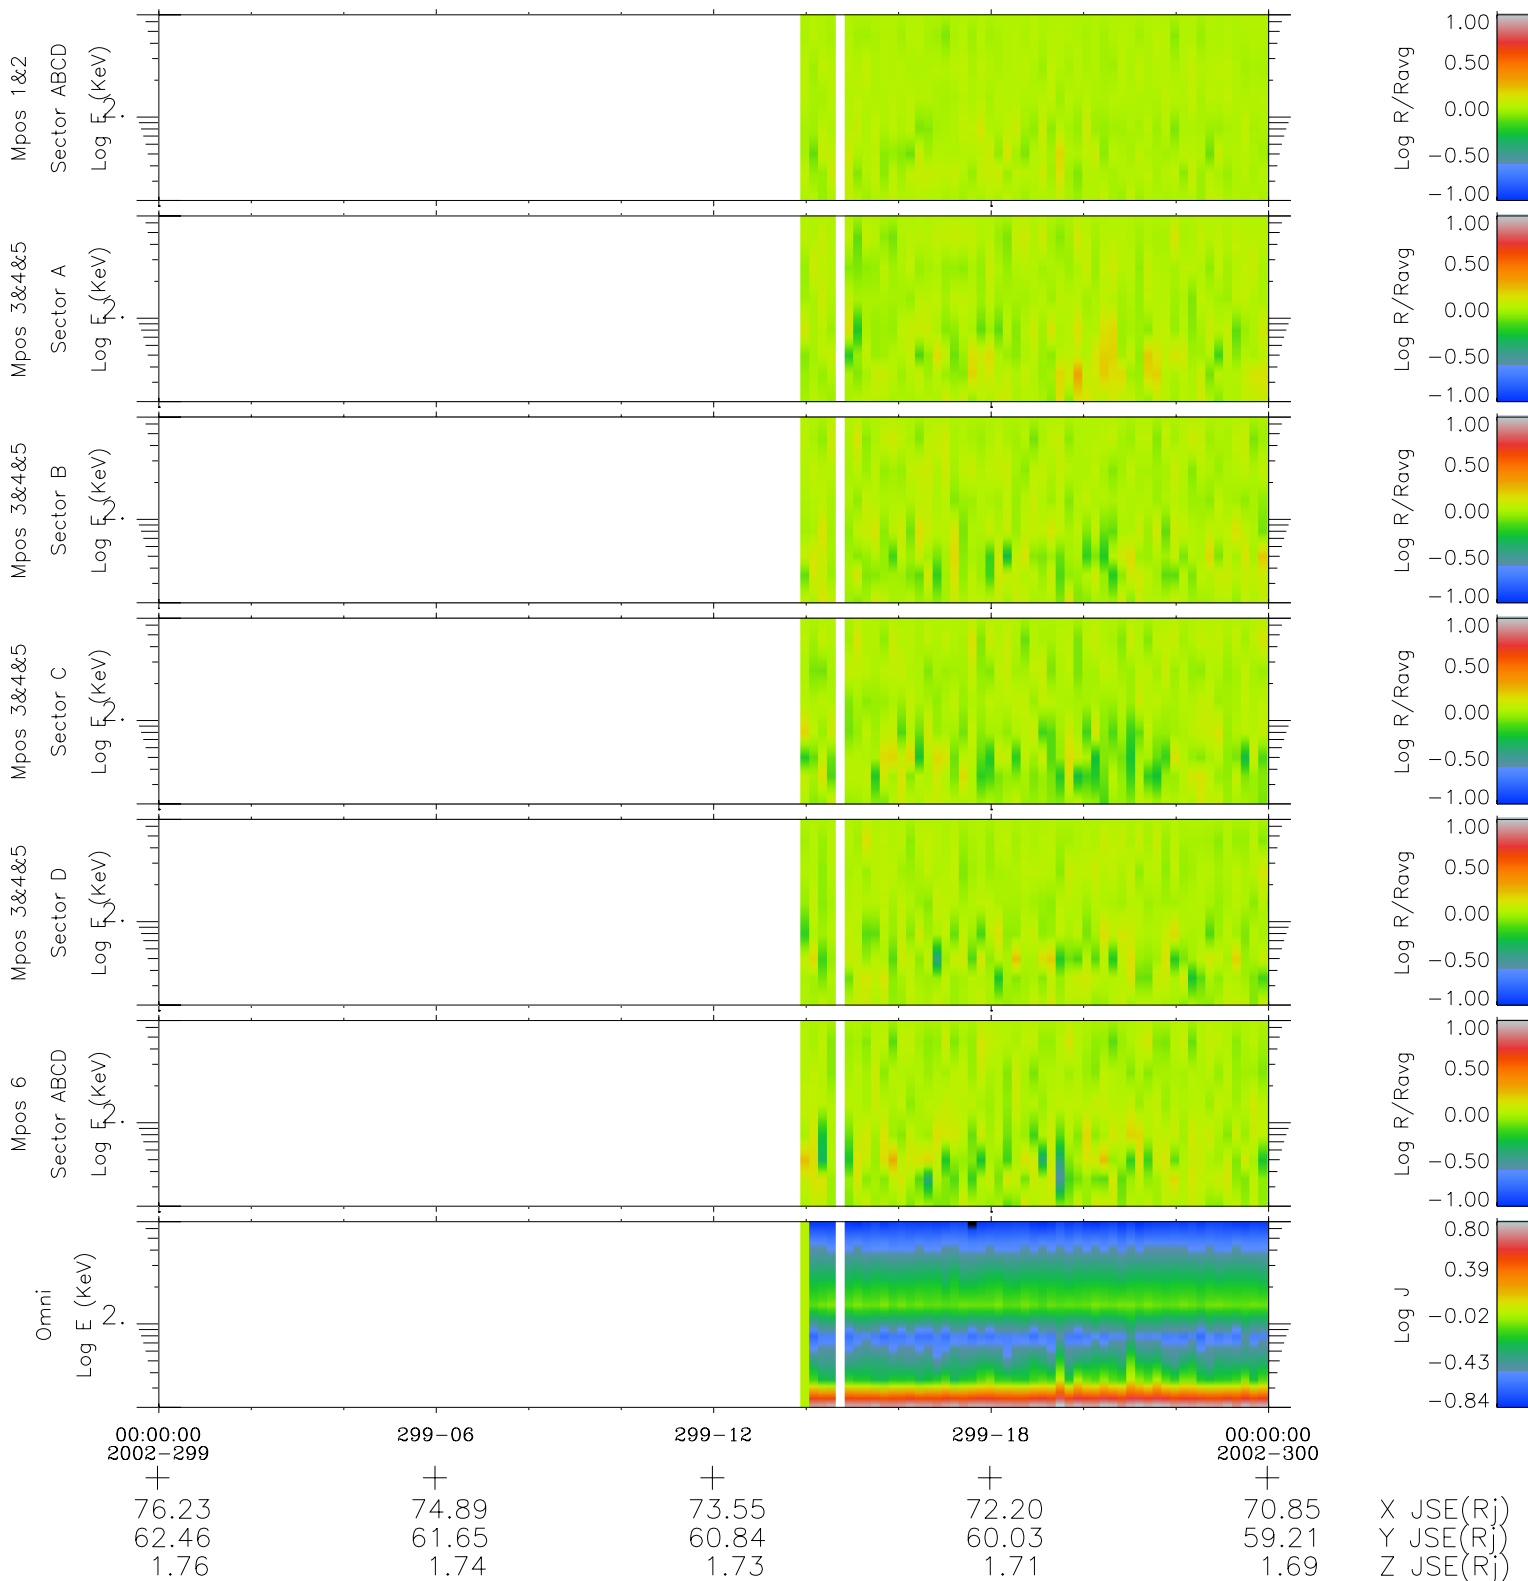

Galileo EPD Real Time R6 Electrons Spectra 02299

Software Version: RTSPEC_R6 V 1.20
 Data Production: 08-00-03
 Plot Production: Wed Jan 8 03:01:34 2003
 Color File: wondr3
 Geofactor File: 1.1

- ◇ = Jupiter look direction
- = Corotation look direction