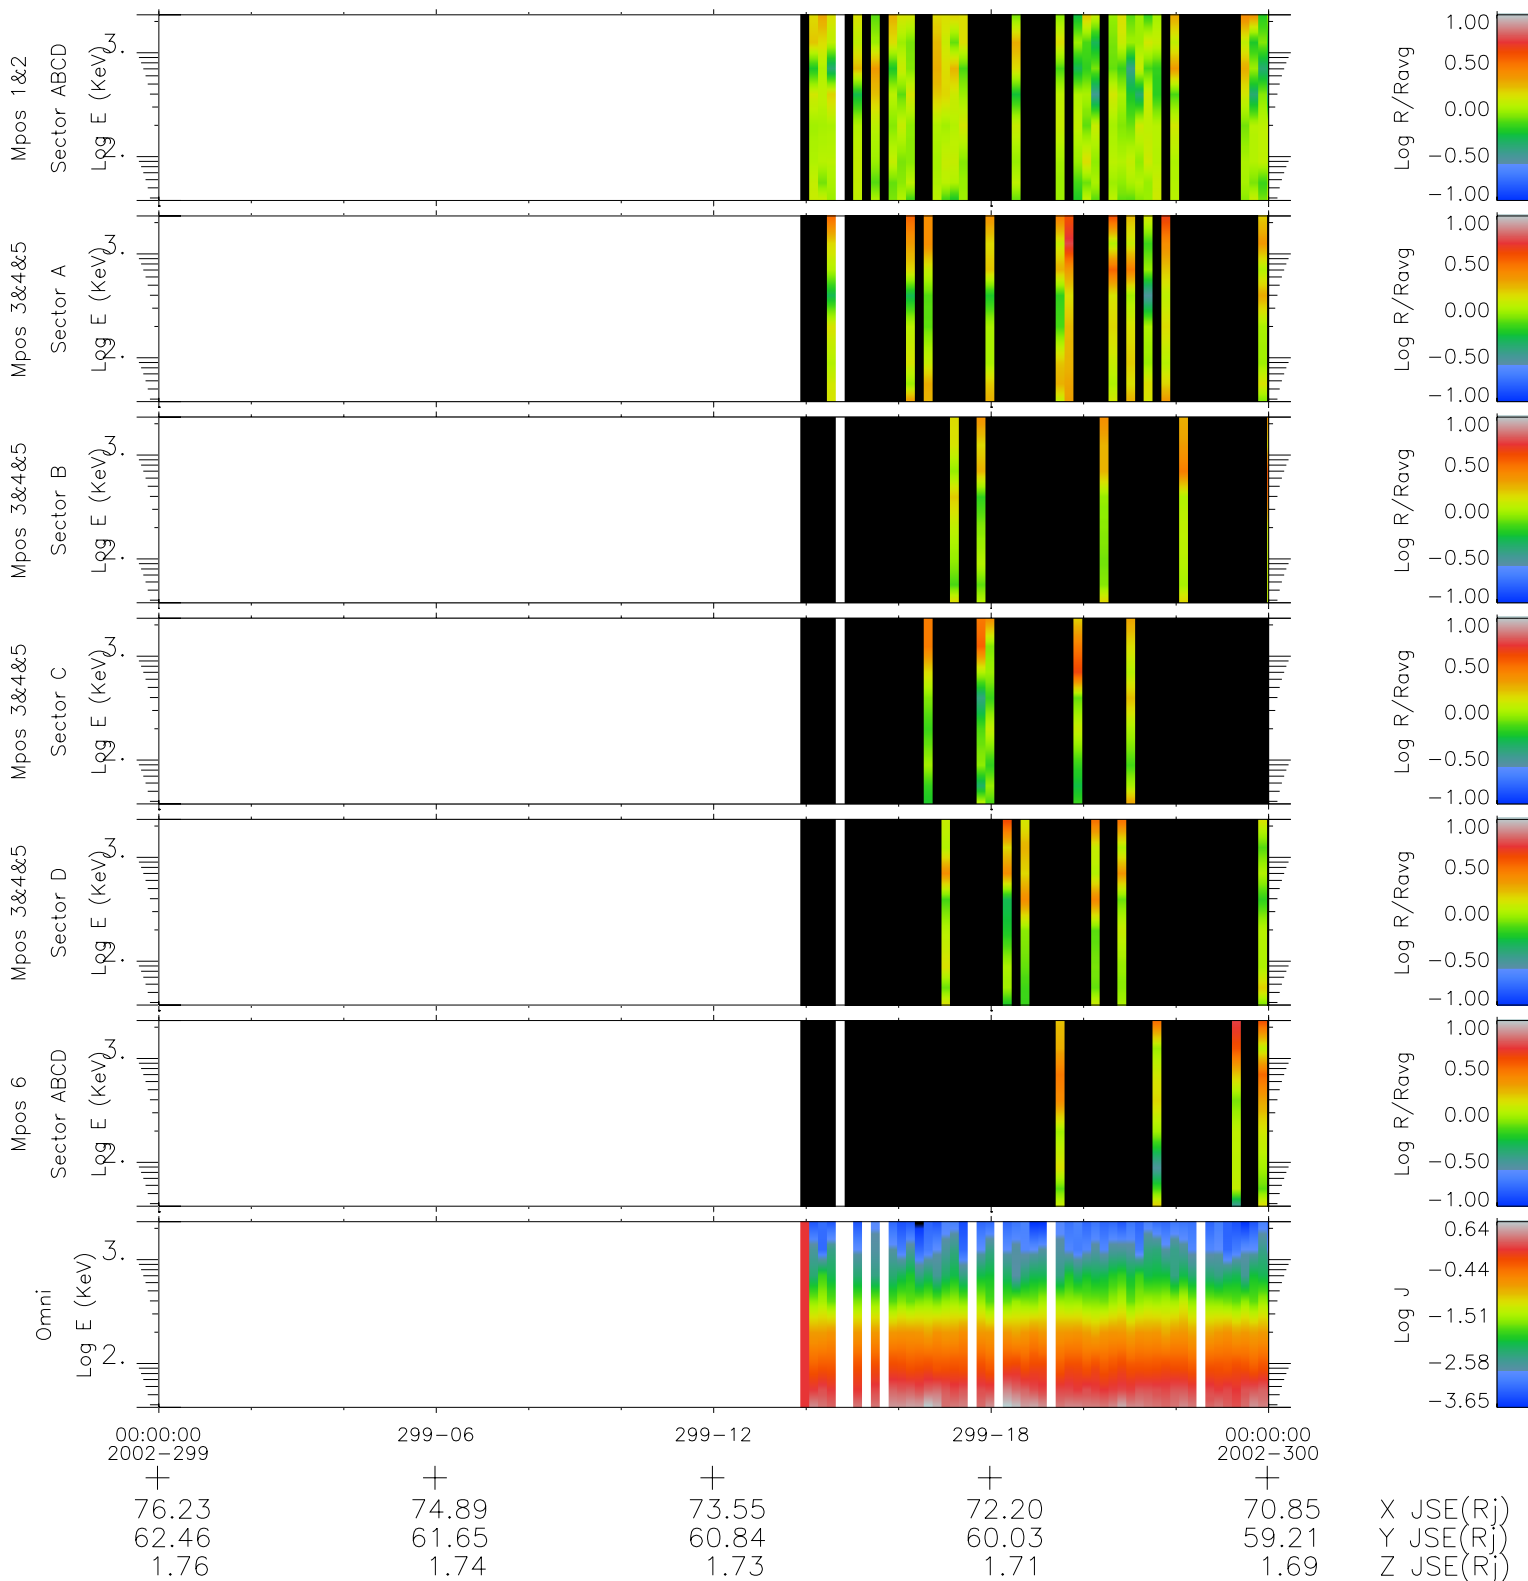

Galileo EPD Real Time R6 Ions Spectra 02299

Software Version: RTSPEC_R6 V 1.20
 Data Production: 08-00-03
 Plot Production: Wed Jan 8 03:01:29 2003
 Color File: wondr3
 Geofactor File: 1.1

- ◇ = Jupiter look direction
- = Corotation look direction