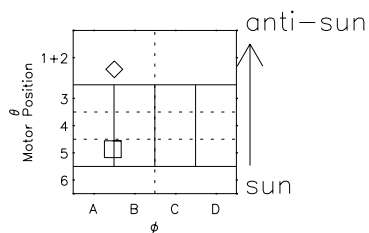

Galileo EPD Real Time R6 Ions Spectra 02299

Software Version: RTSPEC_R6 V 1.20
 Data Production: 08-00-03
 Plot Production: Wed Jan 8 03:01:29 2003
 Color File: wondr3
 Geofactor File: 1.1

- ◇ = Jupiter look direction
- = Corotation look direction