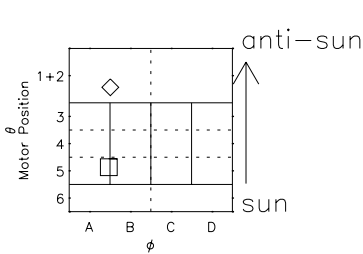

Galileo EPD Real Time All-Sky Anisotropies 02299

Software Version: RTSKY_NORM V 1.20
 Data Production: 08-00-03
 Plot Production: Wed Jan 8 03:01:59 2003
 Color File: wondr3
 Geofactor File: 1.1

- ◇ = Jupiter look direction
- = Corotation look direction