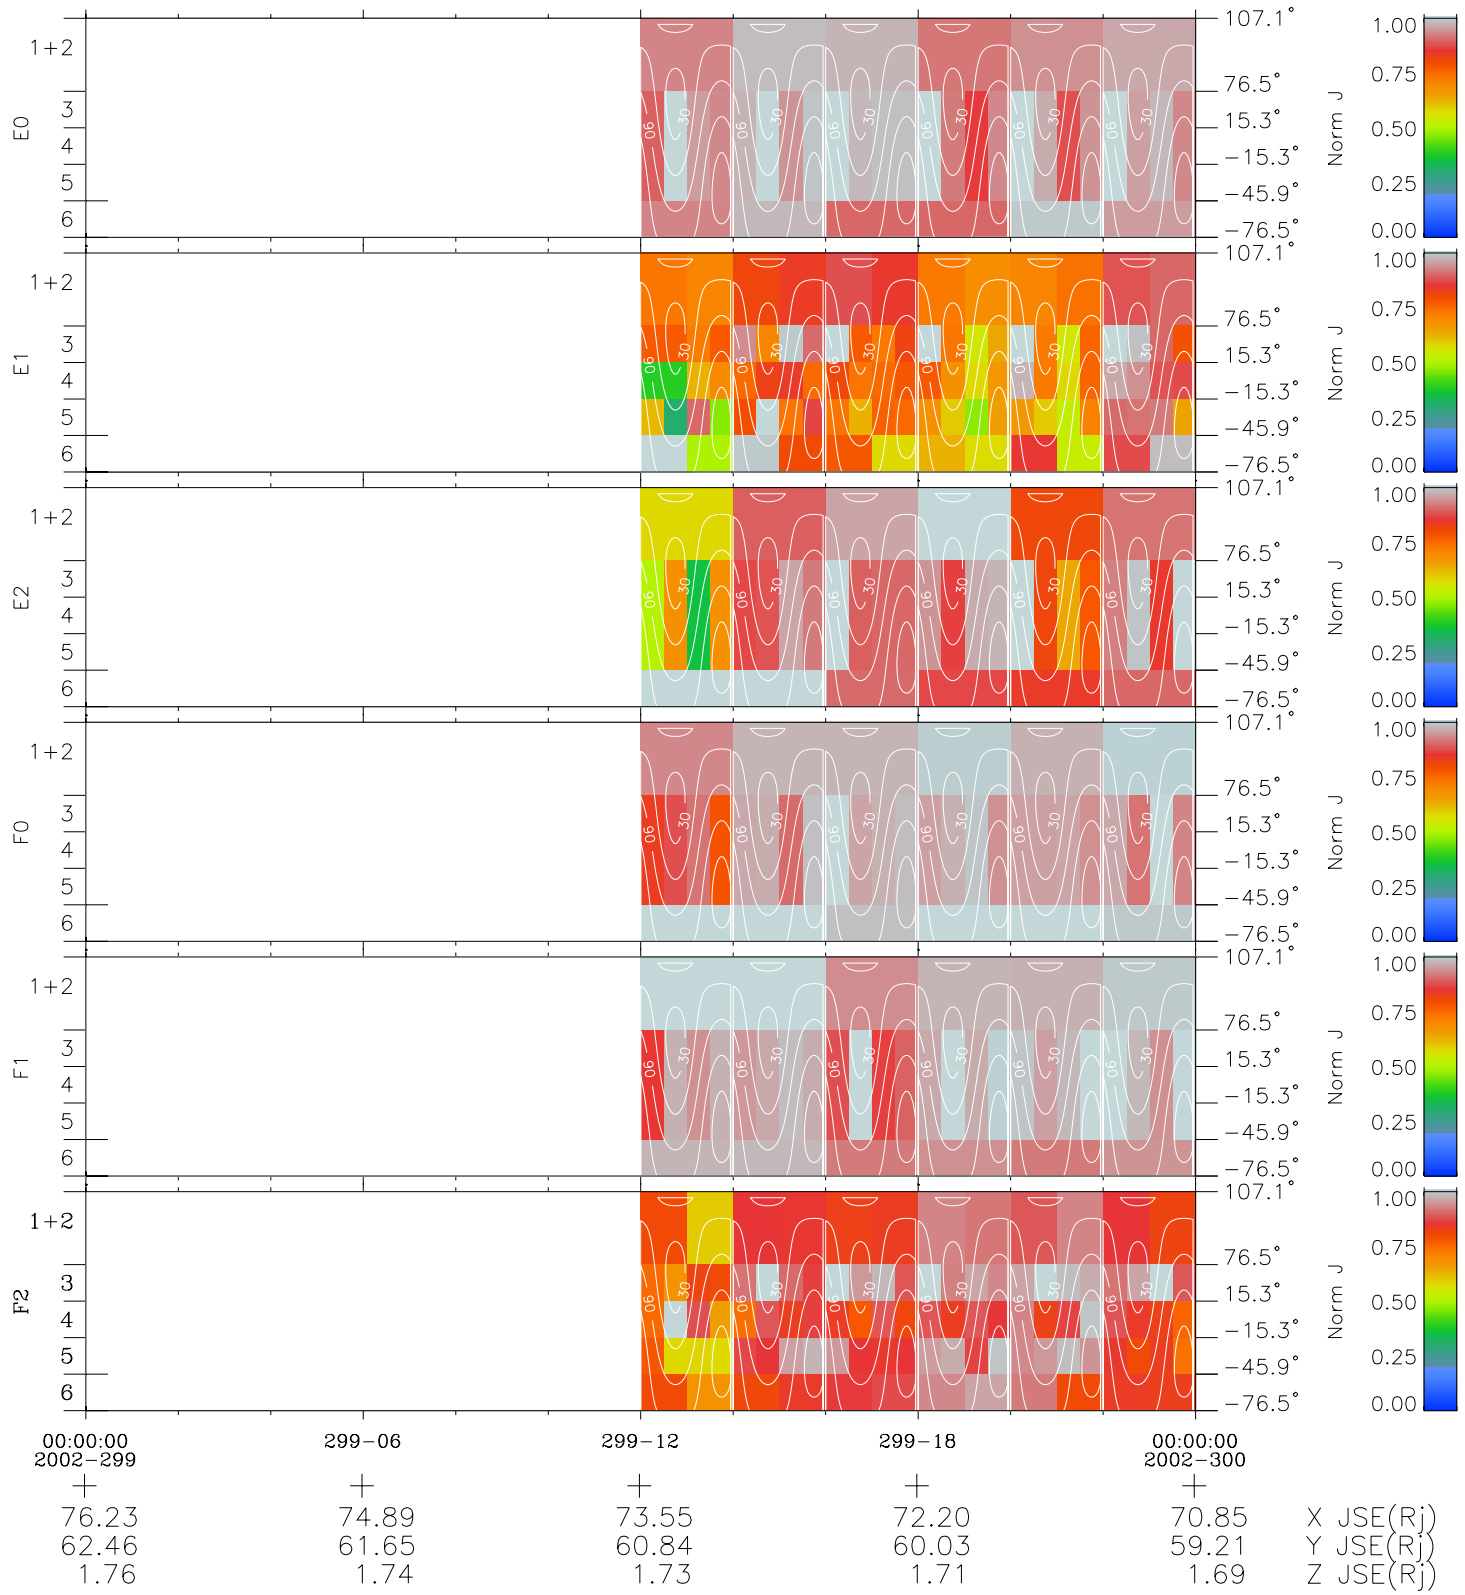

Galileo EPD Real Time All-Sky Anisotropies 02299

Software Version: RTSKY_NORM V 1.20
 Data Production: 08-00-03
 Plot Production: Wed Jan 8 03:01:59 2003
 Color File: wondr3
 Geofactor File: 1.1

- ◇ = Jupiter look direction
- = Corotation look direction