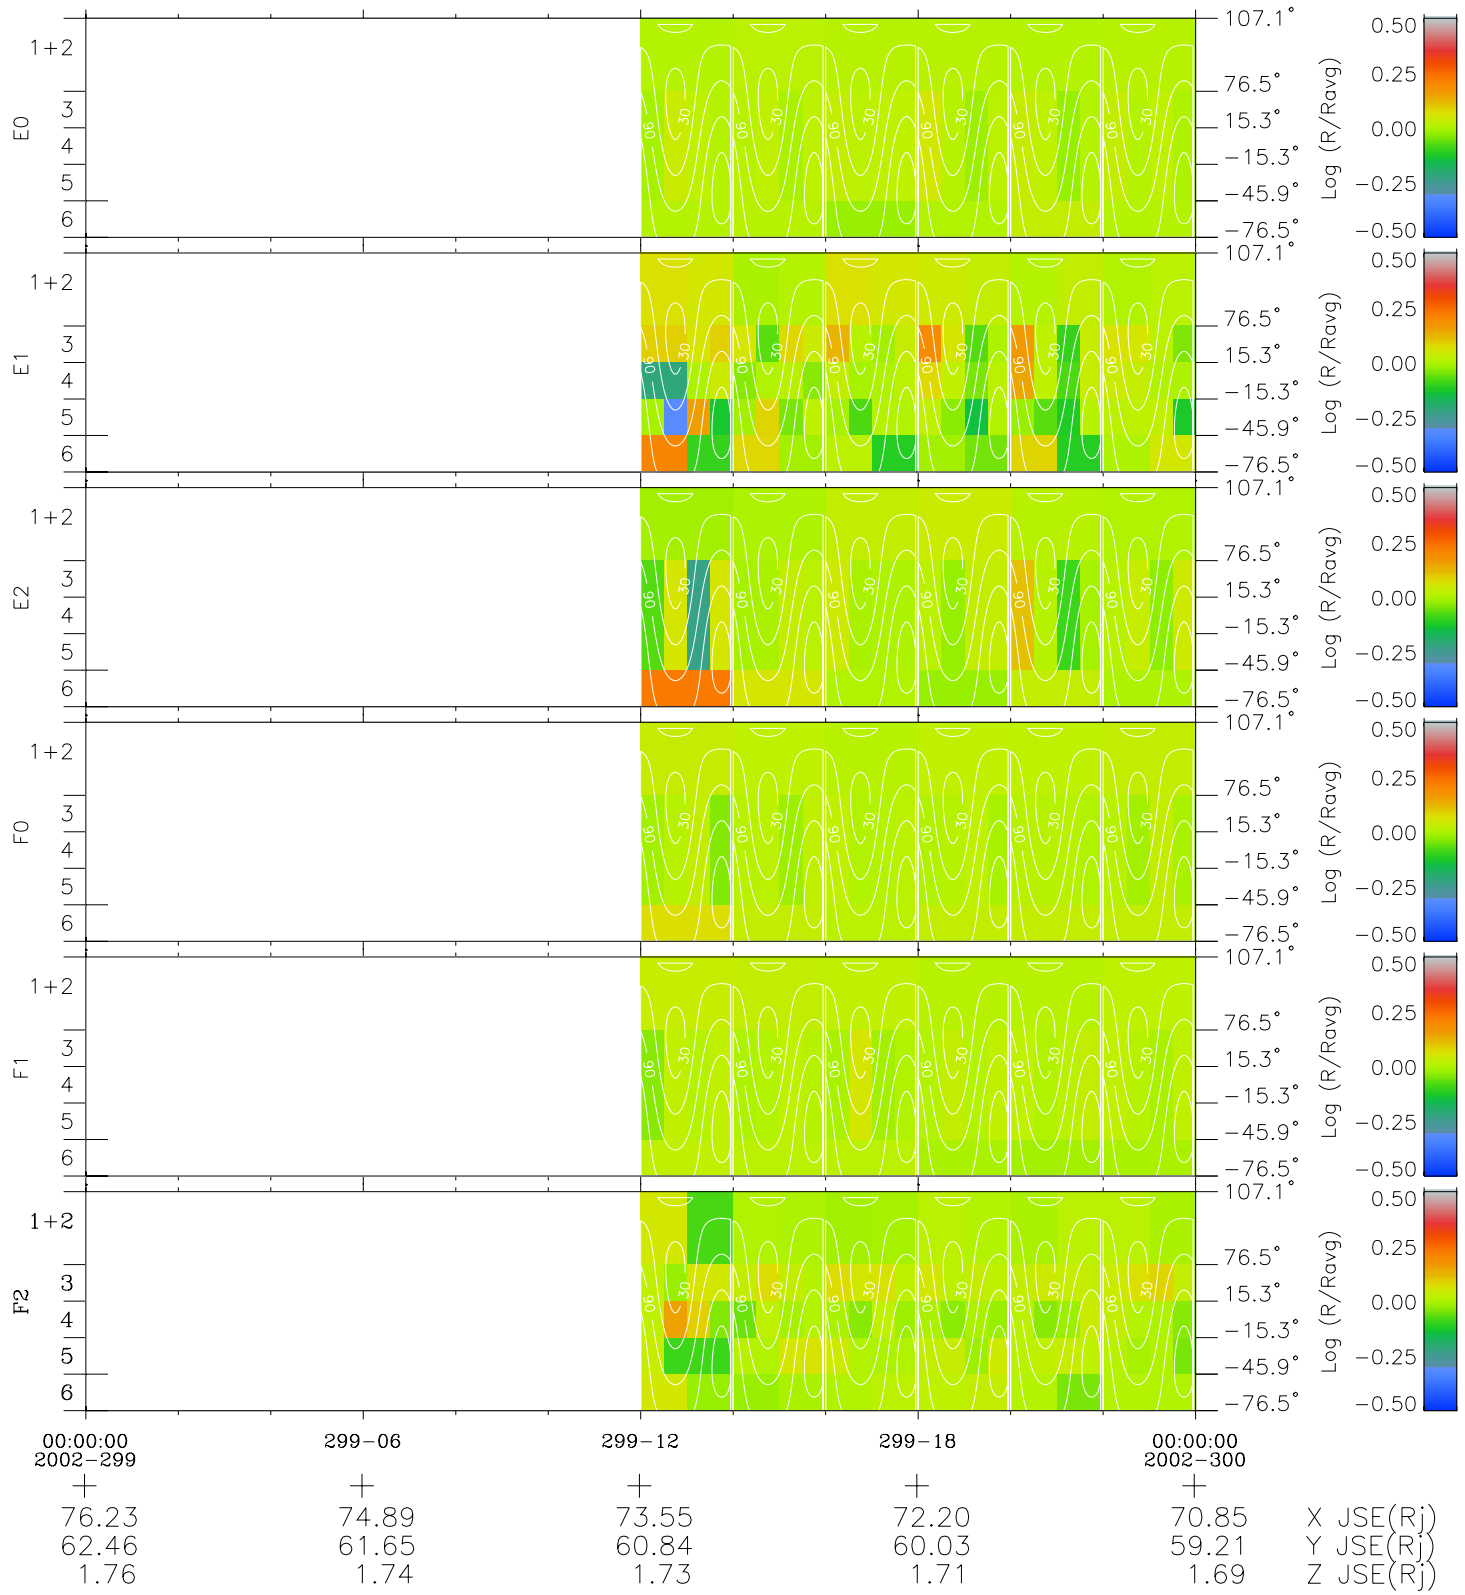

# Galileo EPD Real Time All-Sky Anisotropies 02299

Software Version: RTSKY\_MEAN V 1.20  
 Data Production: 08-00-03  
 Plot Production: Wed Jan 8 03:01:44 2003  
 Color File: wondr3  
 Geofactor File: 1.1

- ◇ = Jupiter look direction
- = Corotation look direction