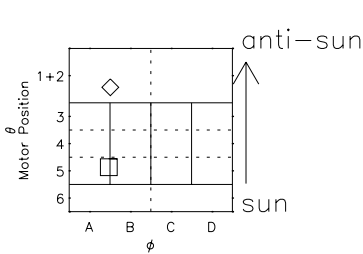

Galileo EPD Real Time All-Sky Anisotropies 02299

Software Version: RTSKY_FLUX V 1.20
 Data Production: 08-00-03
 Plot Production: Wed Jan 8 03:01:52 2003
 Color File: wondr3
 Geofactor File: 1.1

◇ = Jupiter look direction
 □ = Corotation look direction