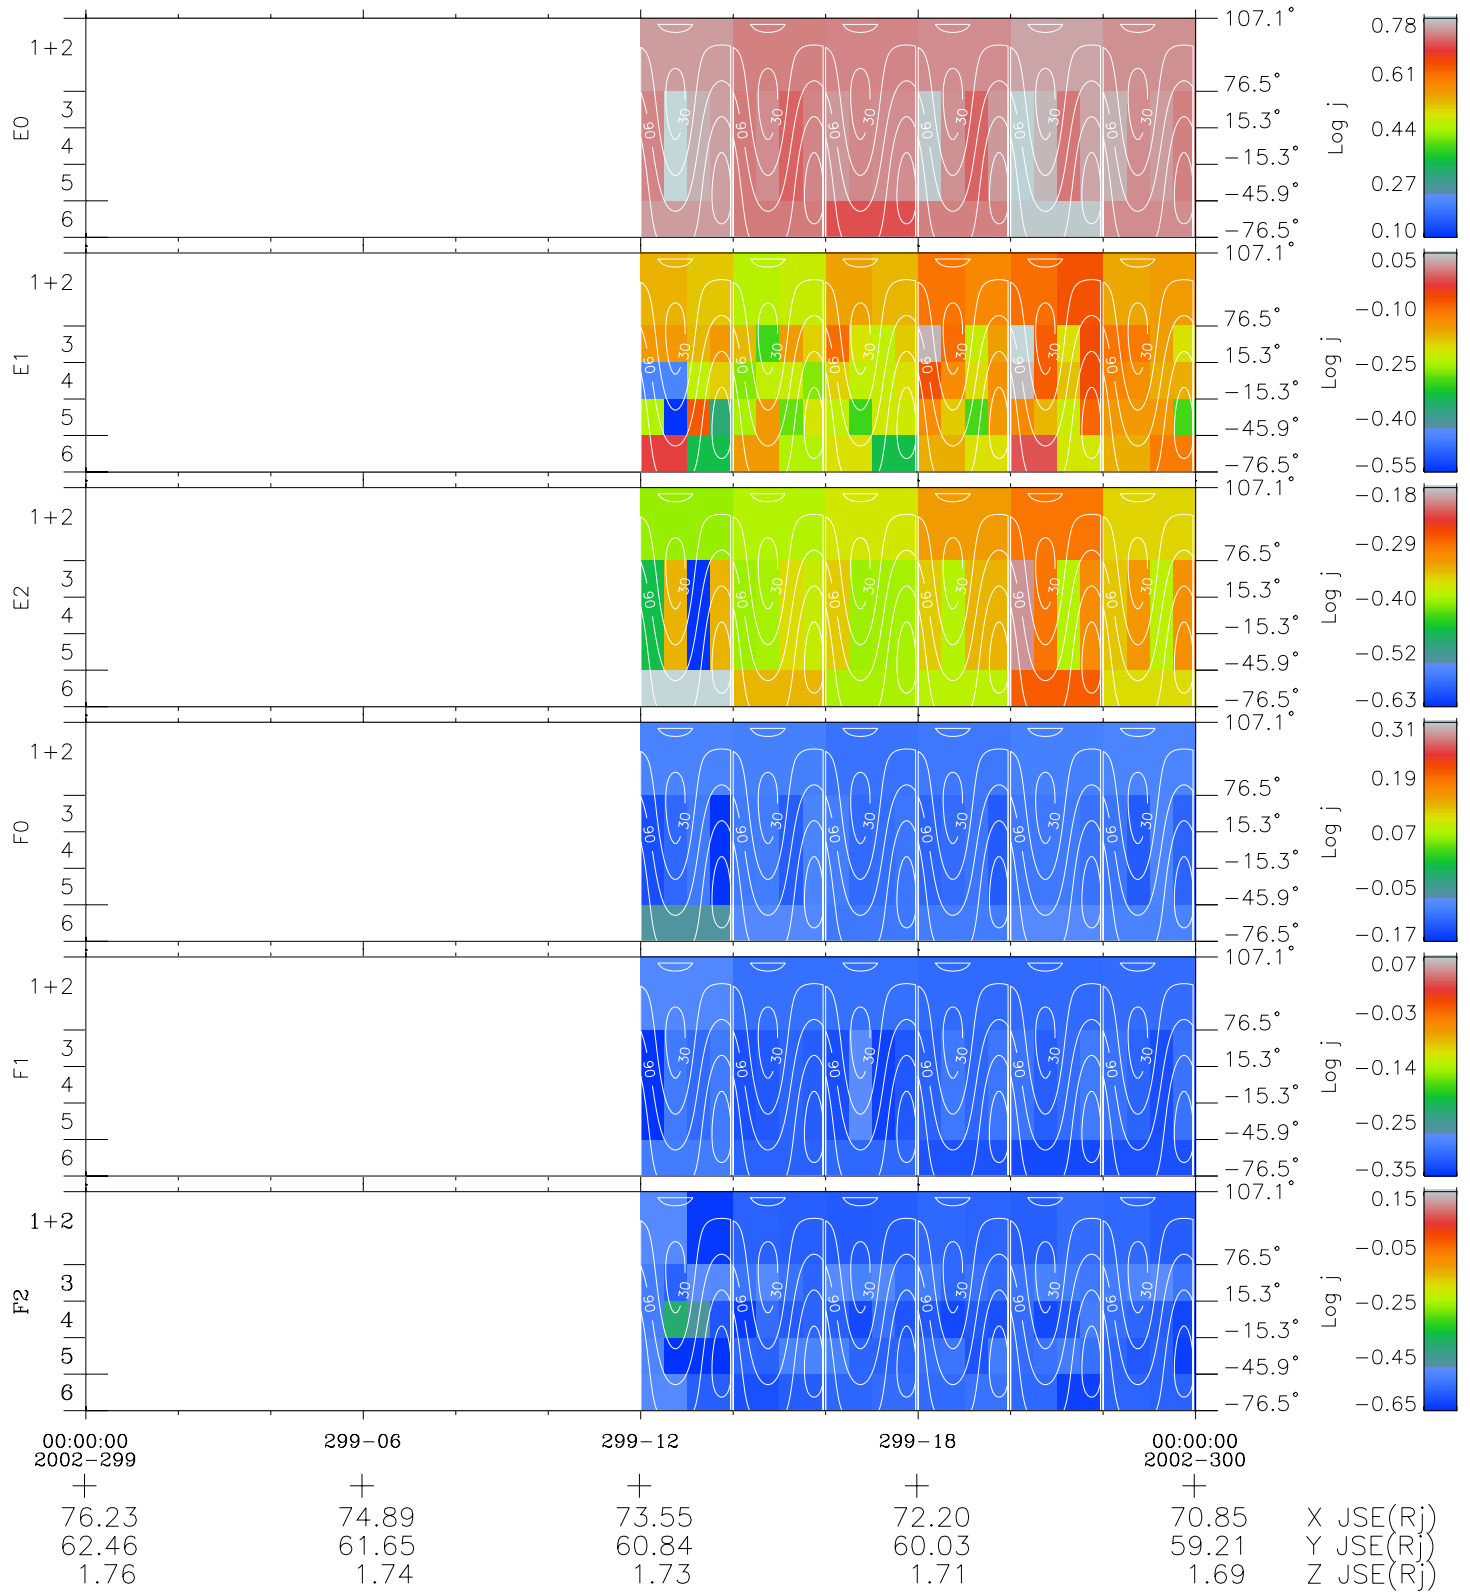

Galileo EPD Real Time All-Sky Anisotropies 02299

Software Version: RTSKY_FLUX V 1.20
 Data Production: 08-00-03
 Plot Production: Wed Jan 8 03:01:52 2003
 Color File: wondr3
 Geofactor File: 1.1

◇ = Jupiter look direction
 □ = Corotation look direction