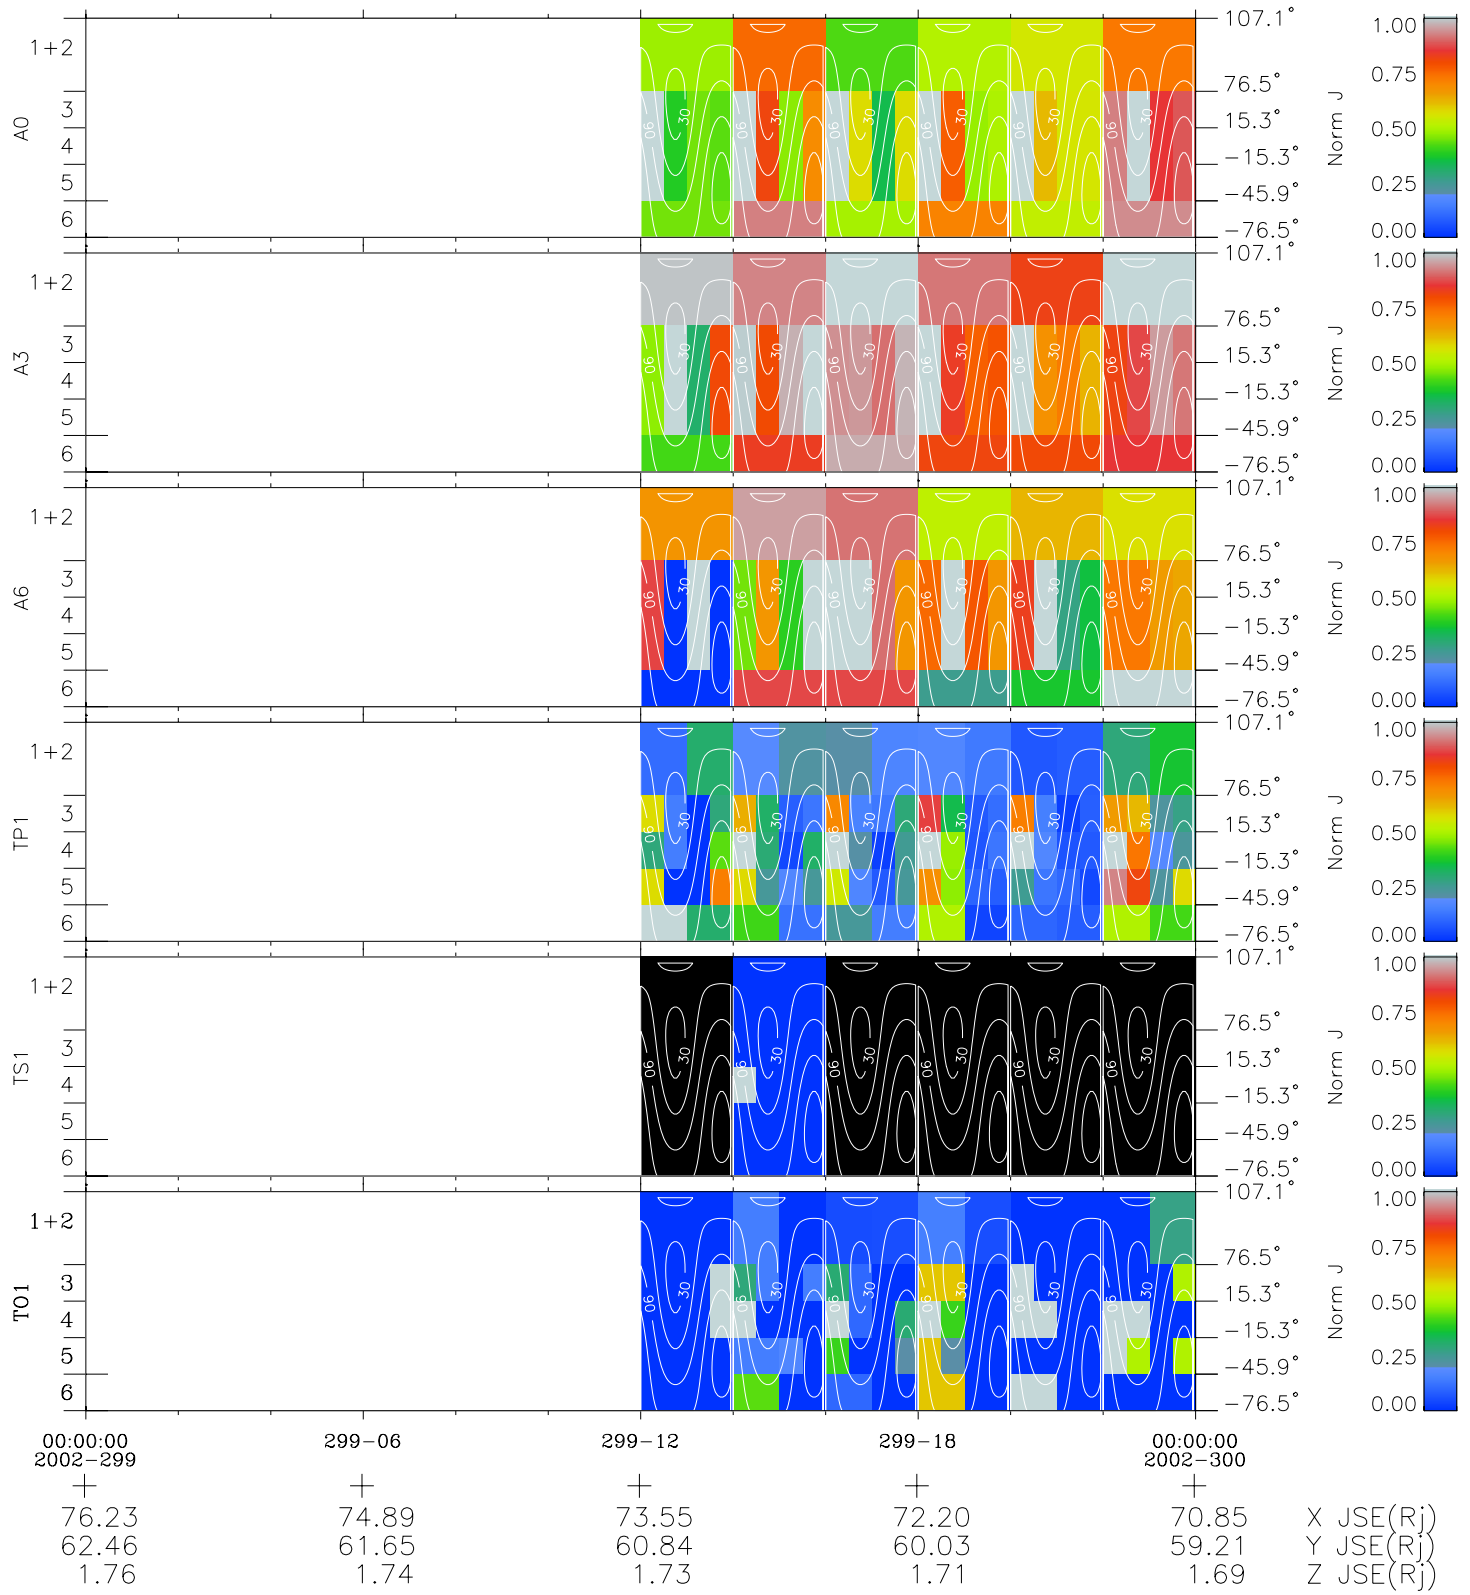

Galileo EPD Real Time All-Sky Anisotropies 02299

Software Version: RTSKY_NORM V 1.20
Data Production: 08-00-03
Plot Production: Wed Jan 8 03:01:55 2003
Color File: wondr3
Geofactor File: 1.1

- ◇ = Jupiter look direction
- = Corotation look direction