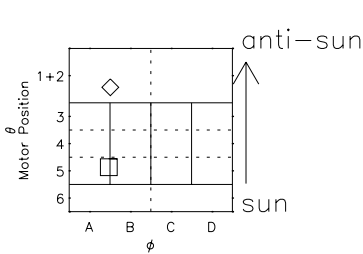

Galileo EPD Real Time All-Sky Anisotropies 02299

Software Version: RTSKY_NORM V 1.20
Data Production: 08-00-03
Plot Production: Wed Jan 8 03:01:55 2003
Color File: wondr3
Geofactor File: 1.1

- ◇ = Jupiter look direction
- = Corotation look direction