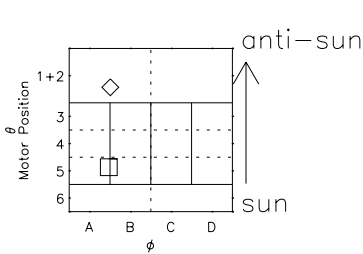

Galileo EPD Real Time All-Sky Anisotropies 02299

Software Version: RTSKY_MEAN V 1.20
 Data Production: 08-00-03
 Plot Production: Wed Jan 8 03:01:41 2003
 Color File: wondr3
 Geofactor File: 1.1

- ◇ = Jupiter look direction
- = Corotation look direction