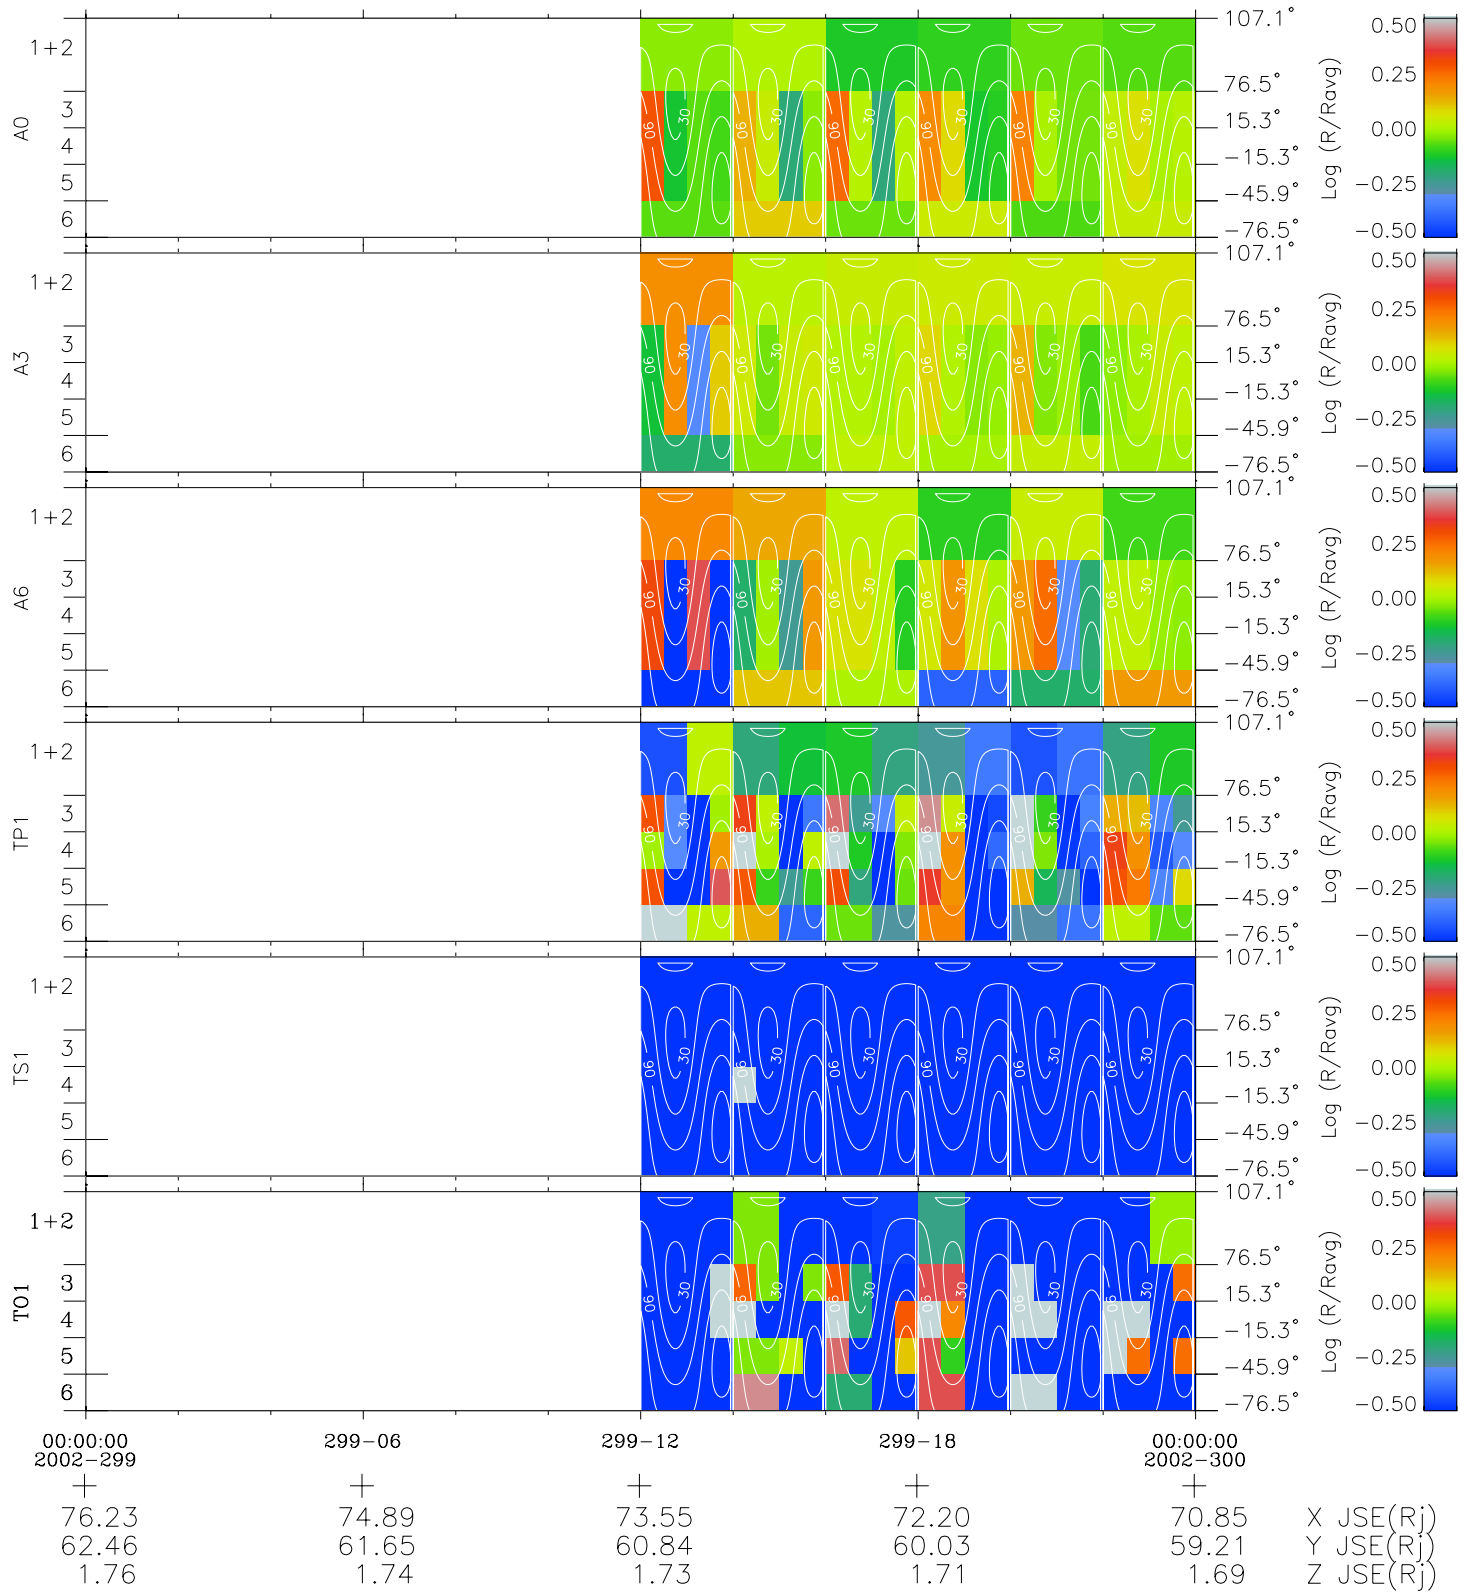

Galileo EPD Real Time All-Sky Anisotropies 02299

Software Version: RTSKY_MEAN V 1.20
 Data Production: 08-00-03
 Plot Production: Wed Jan 8 03:01:41 2003
 Color File: wondr3
 Geofactor File: 1.1

- ◇ = Jupiter look direction
- = Corotation look direction