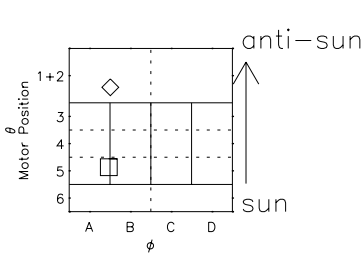

Galileo EPD Real Time All-Sky Anisotropies 02299

Software Version: RTSKY_FLUX V 1.20
 Data Production: 08-00-03
 Plot Production: Wed Jan 8 03:01:48 2003
 Color File: wondr3
 Geofactor File: 1.1

- ◇ = Jupiter look direction
- = Corotation look direction