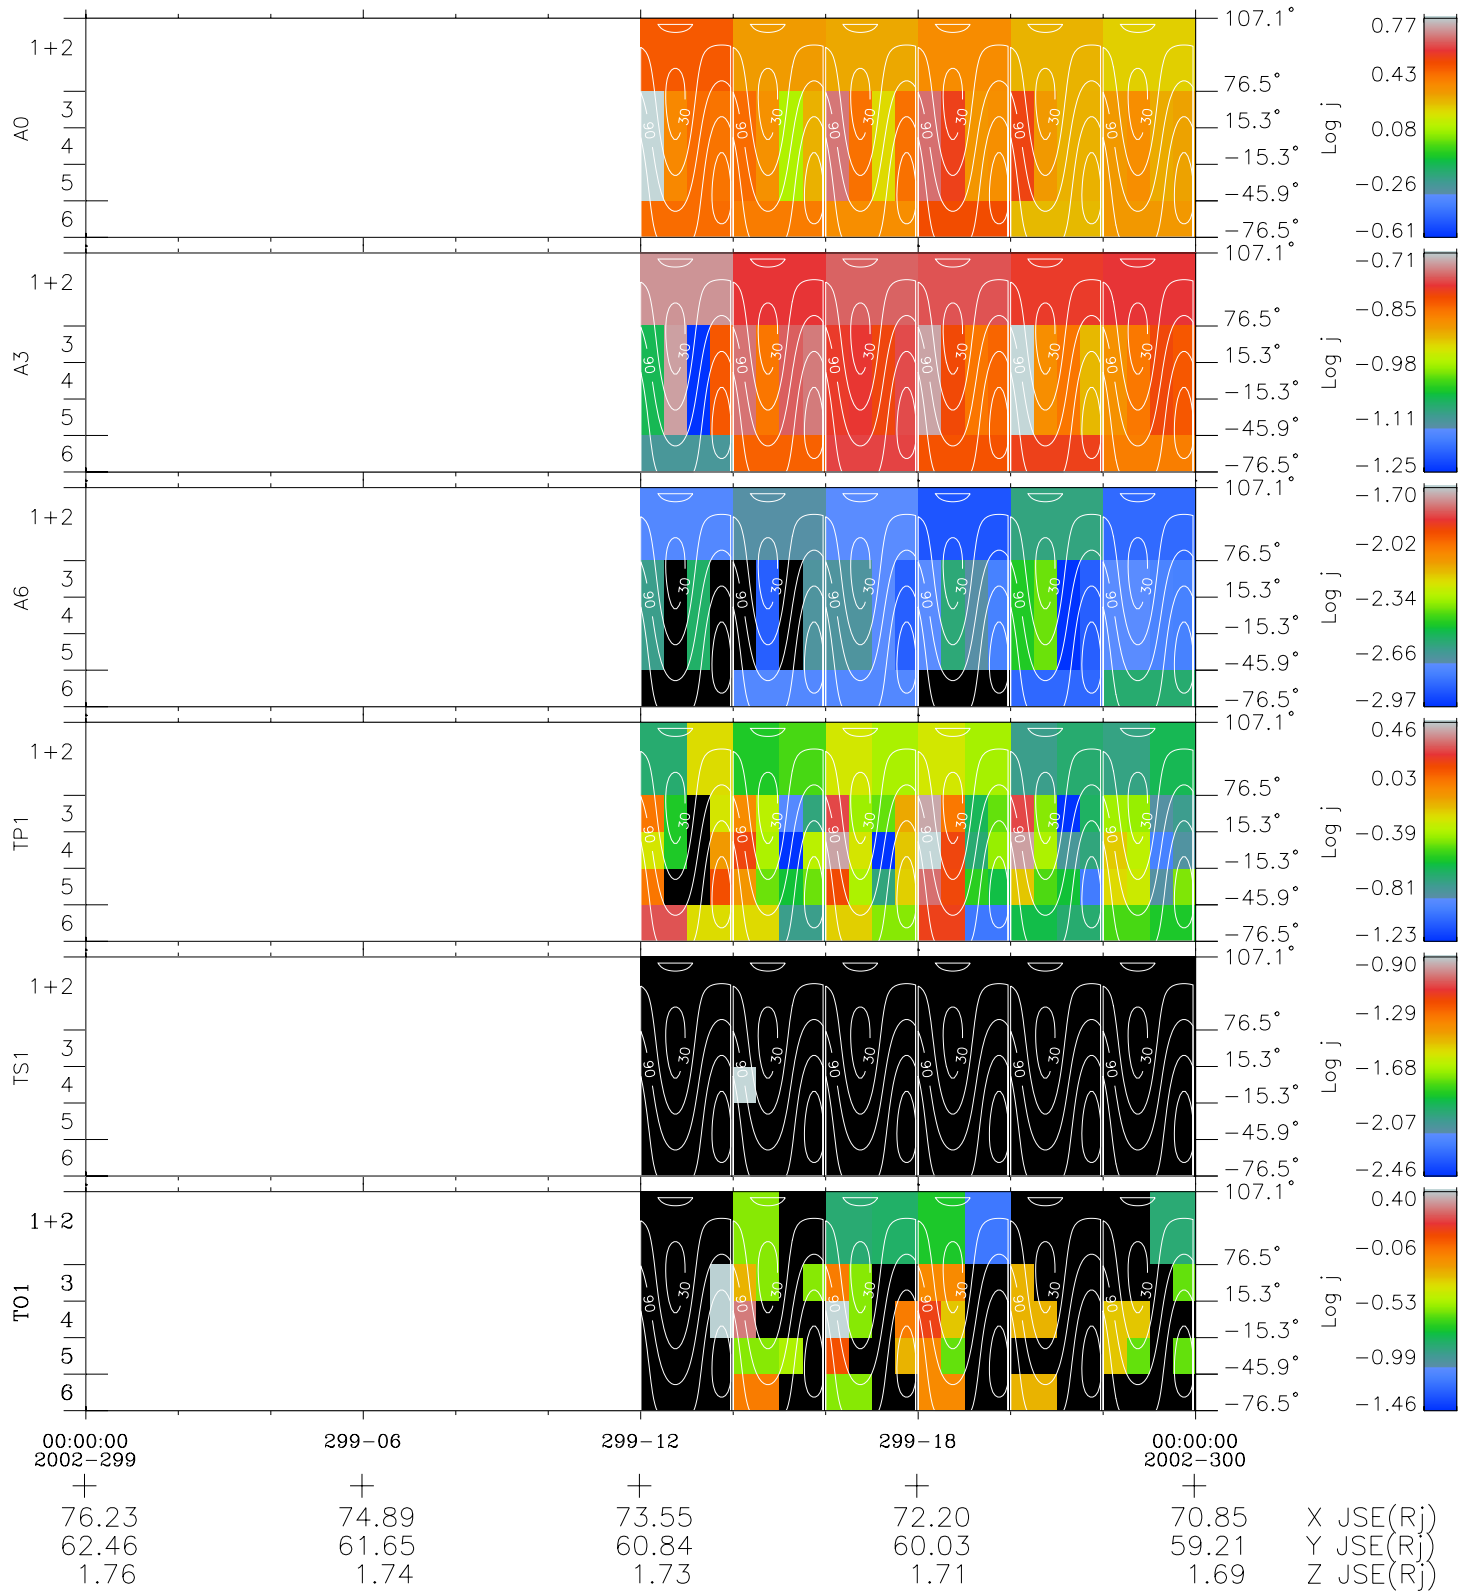

Galileo EPD Real Time All-Sky Anisotropies 02299

Software Version: RTSKY_FLUX V 1.20
 Data Production: 08-00-03
 Plot Production: Wed Jan 8 03:01:48 2003
 Color File: wondr3
 Geofactor File: 1.1

- ◇ = Jupiter look direction
- = Corotation look direction