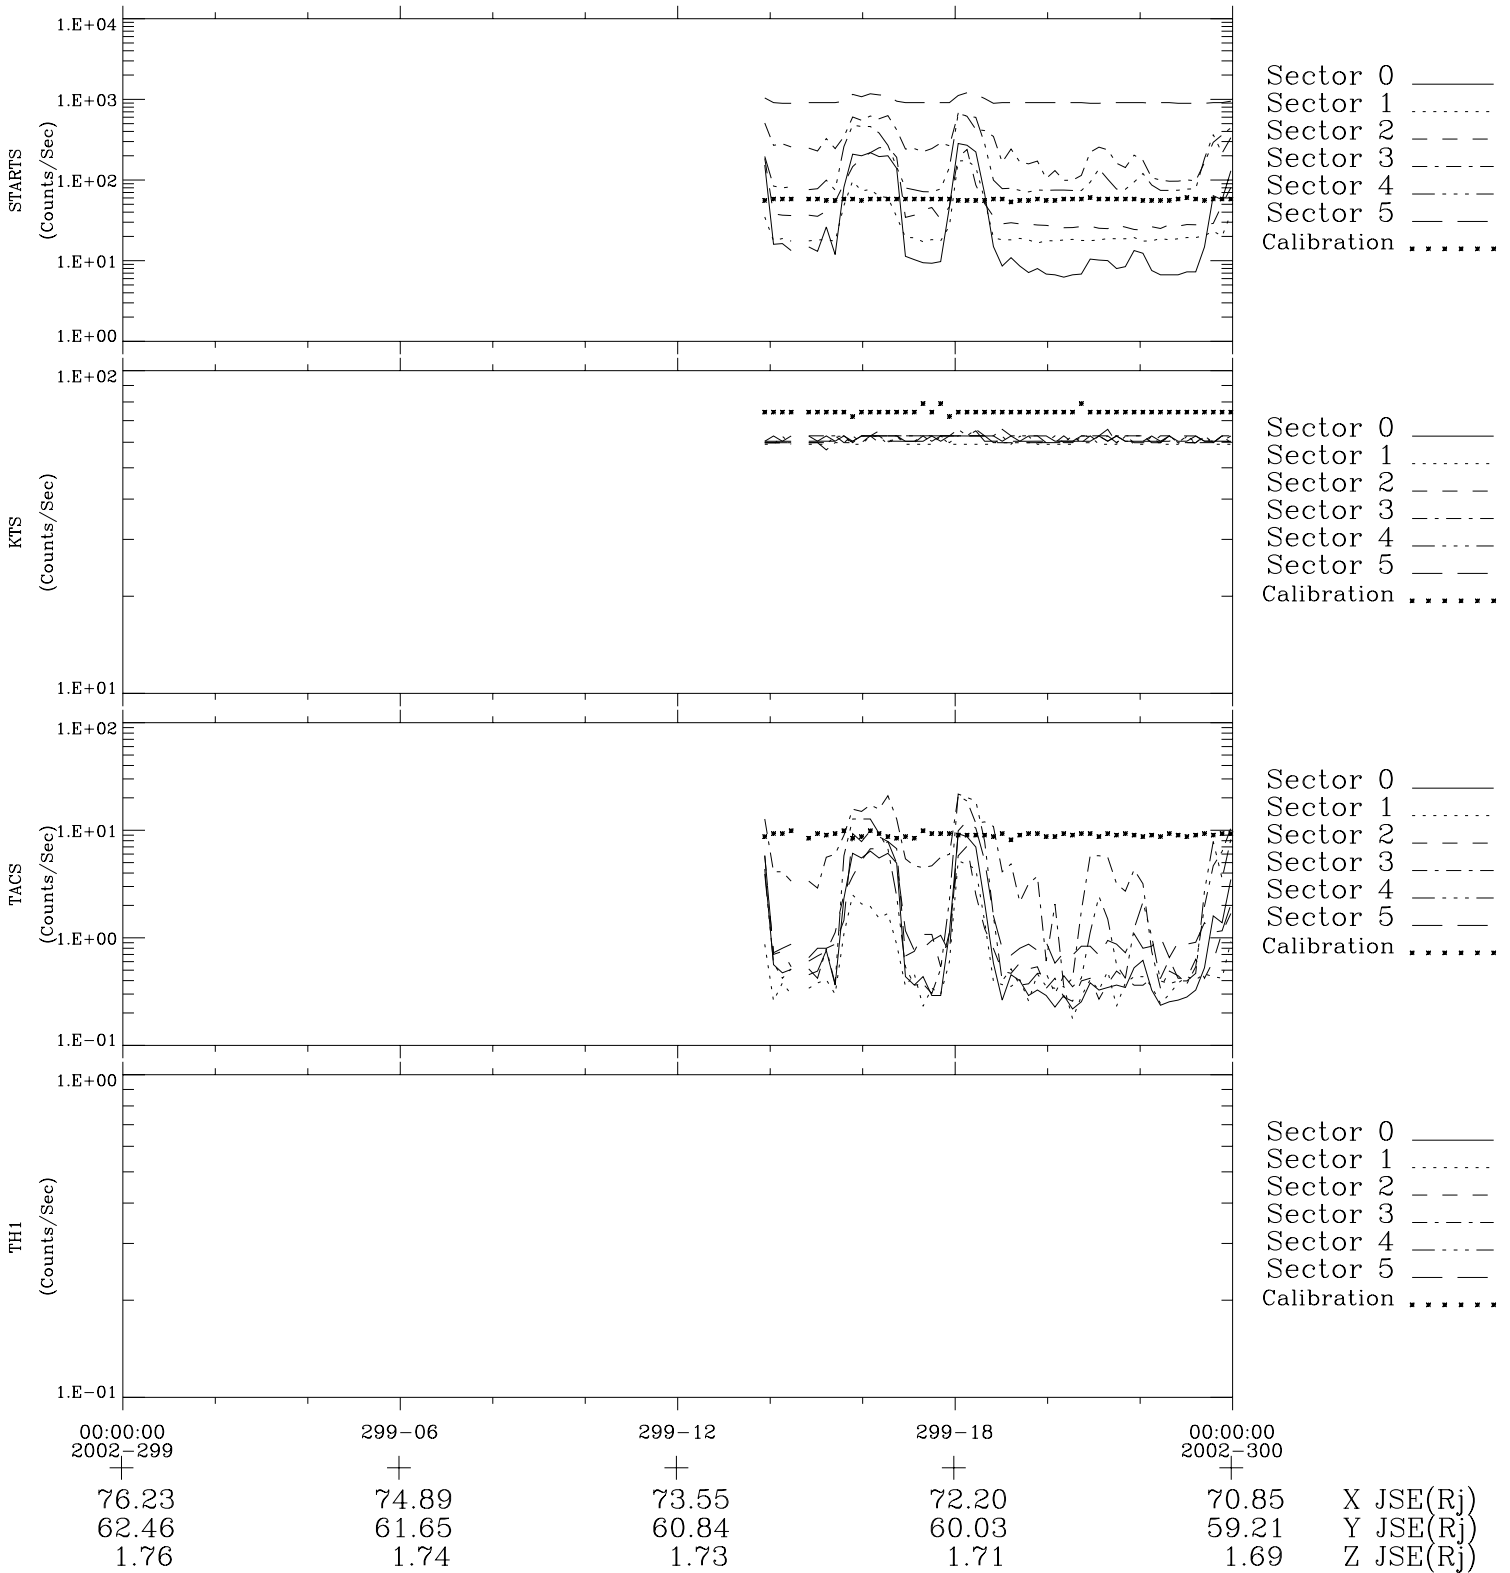

Galileo EPD Real-Time Six-Sector 02299

Software Version: RTLINE_R6 V 1.20
Data Production: 08-00-03
Plot Production: Wed Jan 8 03:02:43 2003

◇ = Jupiter look direction
□ = Corotation look direction