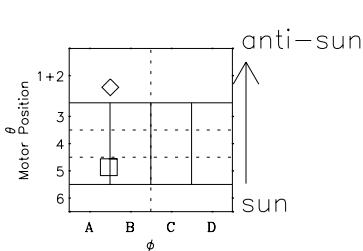

Galileo EPD Real-Time Six-Sector 02299

Software Version: RTLINE_R6 V 1.20
Data Production: 08-00-03
Plot Production: Wed Jan 8 03:02:43 2003

◇ = Jupiter look direction
□ = Corotation look direction