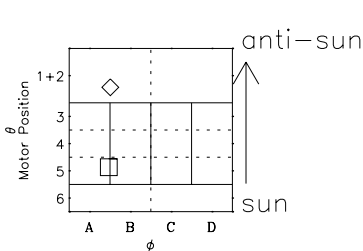

Galileo EPD Real-Time Six-Sector 02299

Software Version: RTLINE_R6 V 1.20
Data Production: 08-00-03
Plot Production: Wed Jan 8 03:02:42 2003

◇ = Jupiter look direction
□ = Corotation look direction