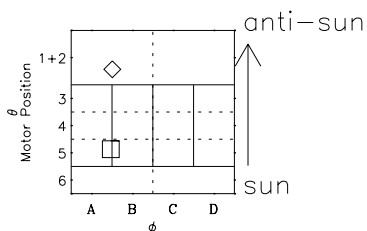

# Galileo EPD Real-Time Six-Sector 02299

Software Version: RTLINE\_R6 V 1.20  
Data Production: 08-00-03  
Plot Production: Wed Jan 8 03:02:42 2003

- ◇ = Jupiter look direction
- = Corotation look direction