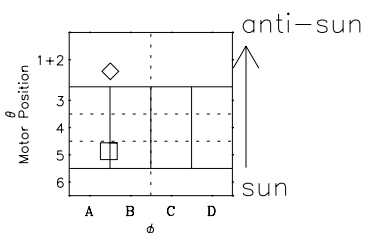

# Galileo EPD Real-Time Six-Sector 02299

Software Version: RTLINE\_R6 V 1.20  
Data Production: 08-00-03  
Plot Production: Wed Jan 8 03:02:41 2003

◇ = Jupiter look direction  
□ = Corotation look direction