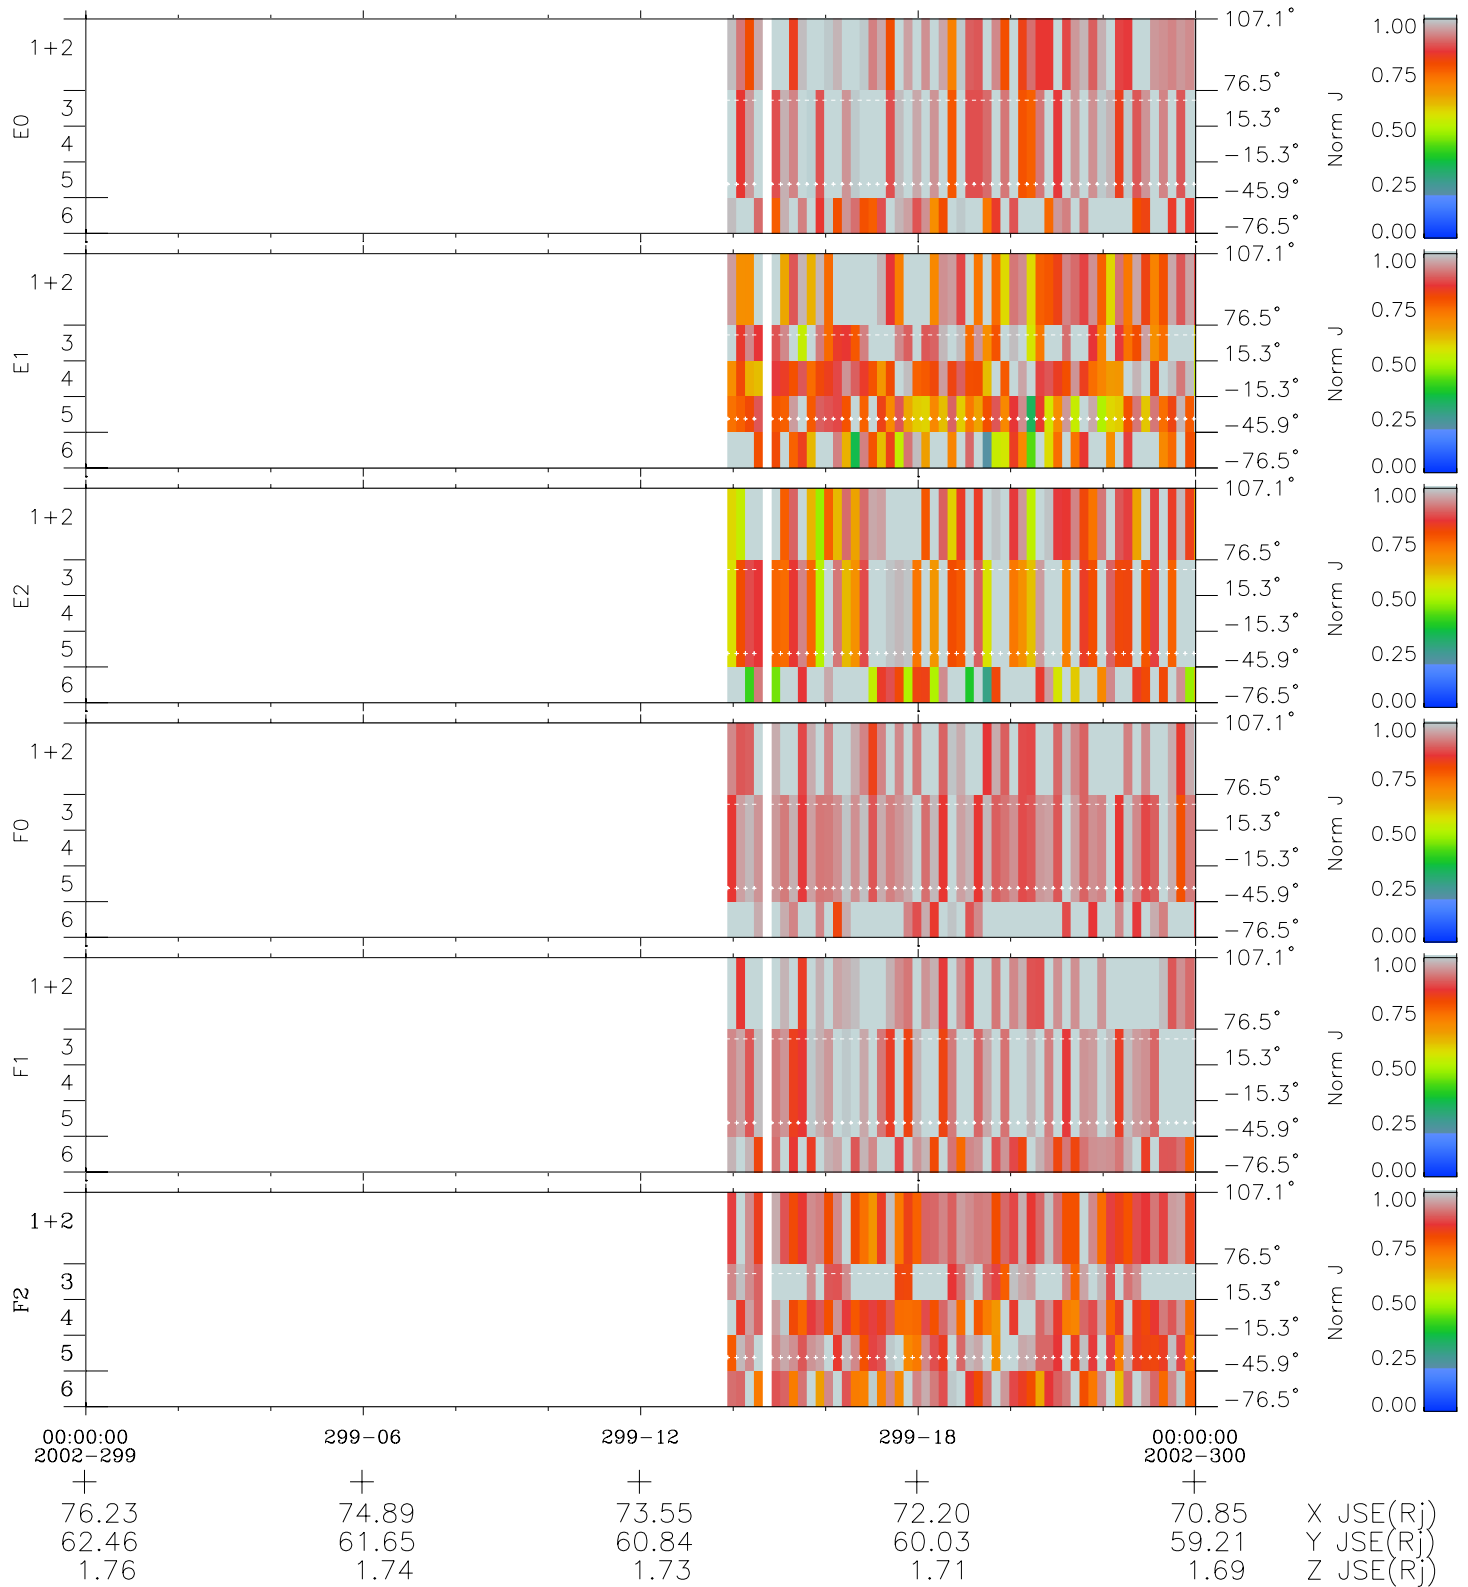

Galileo EPD Real Elevation Anisotropies 02299

Software Version: RTELEV_NORM V 1.20
Data Production: 08-00-03
Plot Production: Wed Jan 8 03:02:17 2003
Color File: wondr3
Geofactor File: 1.1

- ◇ = Jupiter look direction
- = Corotation look direction