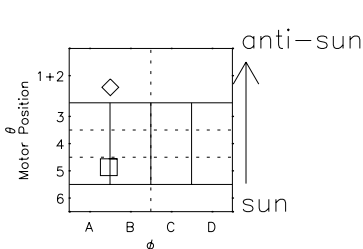

Galileo EPD Real Elevation Anisotropies 02299

Software Version: RTELEV_NORM V 1.20
Data Production: 08-00-03
Plot Production: Wed Jan 8 03:02:17 2003
Color File: wondr3
Geofactor File: 1.1

- ◇ = Jupiter look direction
- = Corotation look direction