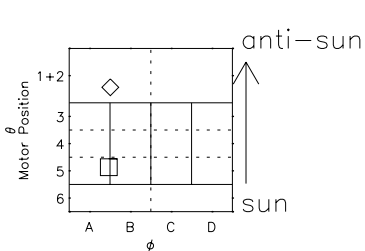

Galileo EPD Real Elevation Anisotropies 02299

Software Version: RTELEV_MEAN V 1.20
Data Production: 08-00-03
Plot Production: Wed Jan 8 03:02:05 2003
Color File: wondr3
Geofactor File: 1.1

- ◇ = Jupiter look direction
- = Corotation look direction