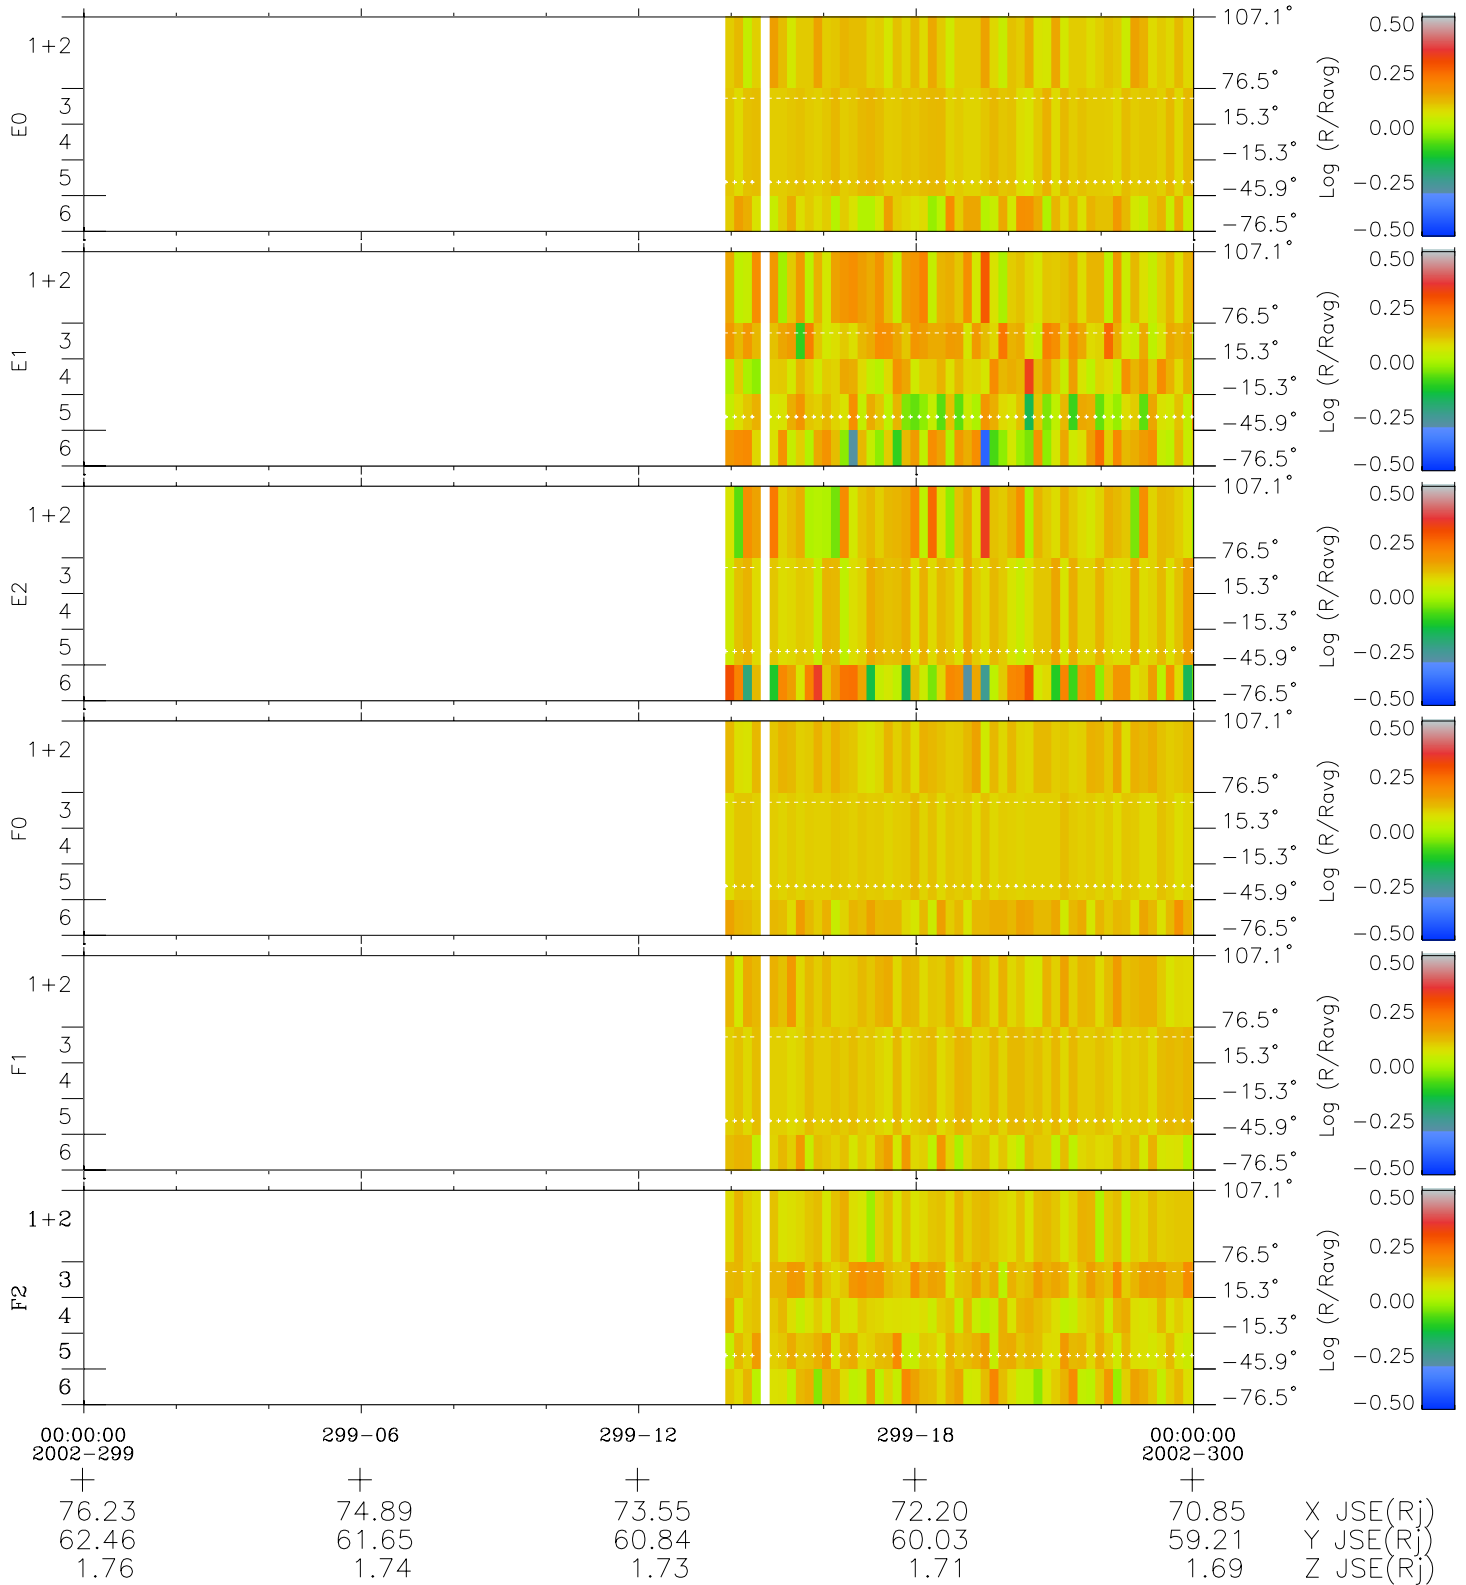

Galileo EPD Real Elevation Anisotropies 02299

Software Version: RTELEV_MEAN V 1.20
Data Production: 08-00-03
Plot Production: Wed Jan 8 03:02:05 2003
Color File: wondr3
Geofactor File: 1.1

- ◇ = Jupiter look direction
- = Corotation look direction