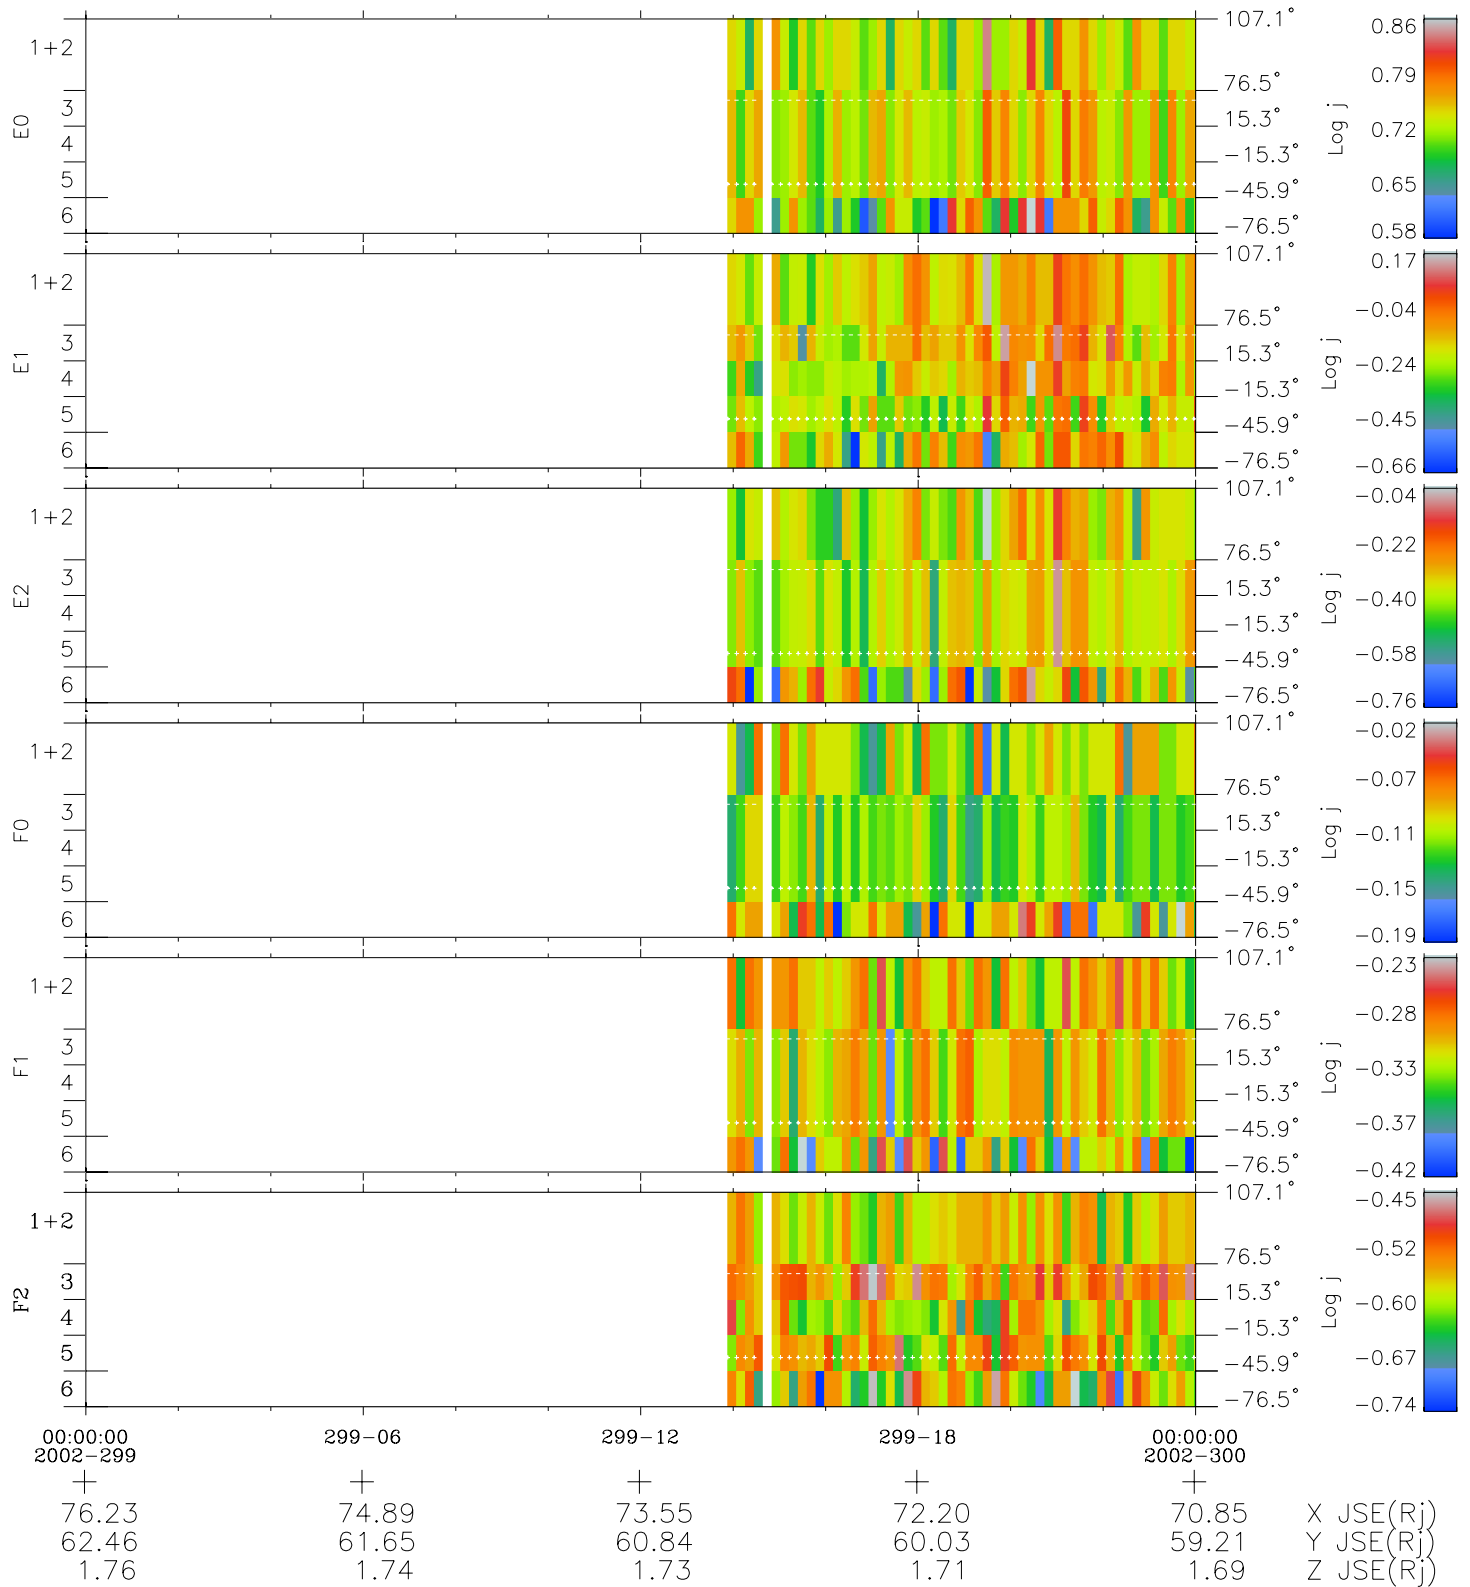

# Galileo EPD Real Elevation Anisotropies 02299

Software Version: RTELEV\_FLUX V 1.20  
Data Production: 08-00-03  
Plot Production: Wed Jan 8 03:02:11 2003  
Color File: wondr3  
Geofactor File: 1.1

- ◇ = Jupiter look direction
- = Corotation look direction