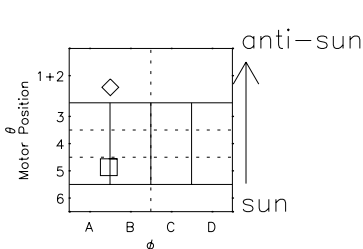

# Galileo EPD Real Elevation Anisotropies 02299

Software Version: RTELEV\_FLUX V 1.20  
Data Production: 08-00-03  
Plot Production: Wed Jan 8 03:02:11 2003  
Color File: wondr3  
Geofactor File: 1.1

- ◇ = Jupiter look direction
- = Corotation look direction