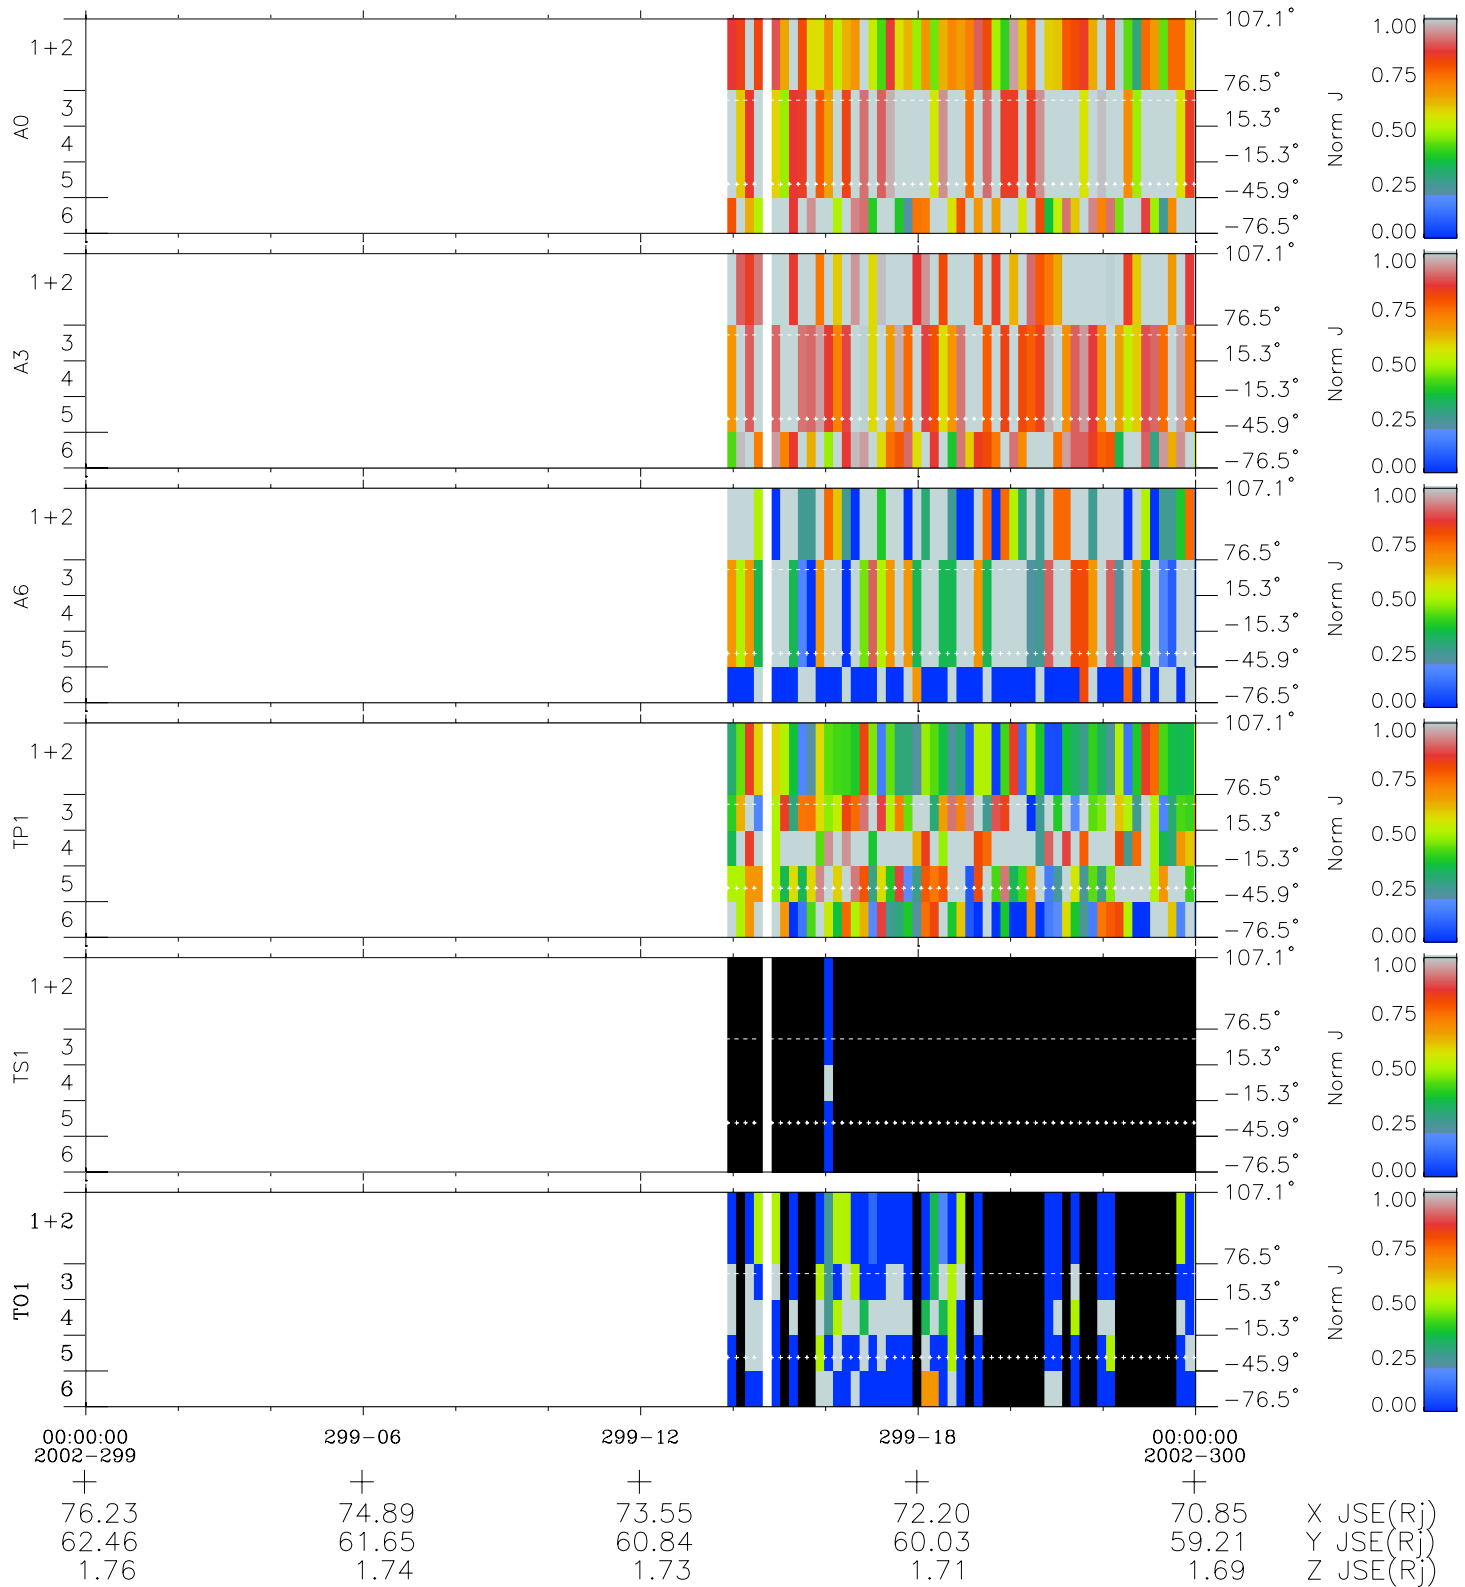

# Galileo EPD Real Elevation Anisotropies 02299

Software Version: RTELEV\_NORM V 1.20  
Data Production: 08-00-03  
Plot Production: Wed Jan 8 03:02:15 2003  
Color File: wondr3  
Geofactor File: 1.1

- ◇ = Jupiter look direction
- = Corotation look direction