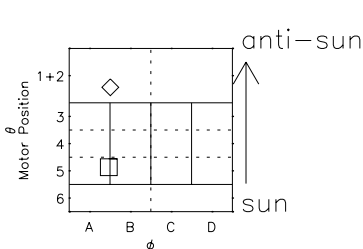

# Galileo EPD Real Elevation Anisotropies 02299

Software Version: RTELEV\_NORM V 1.20  
Data Production: 08-00-03  
Plot Production: Wed Jan 8 03:02:15 2003  
Color File: wondr3  
Geofactor File: 1.1

- ◇ = Jupiter look direction
- = Corotation look direction