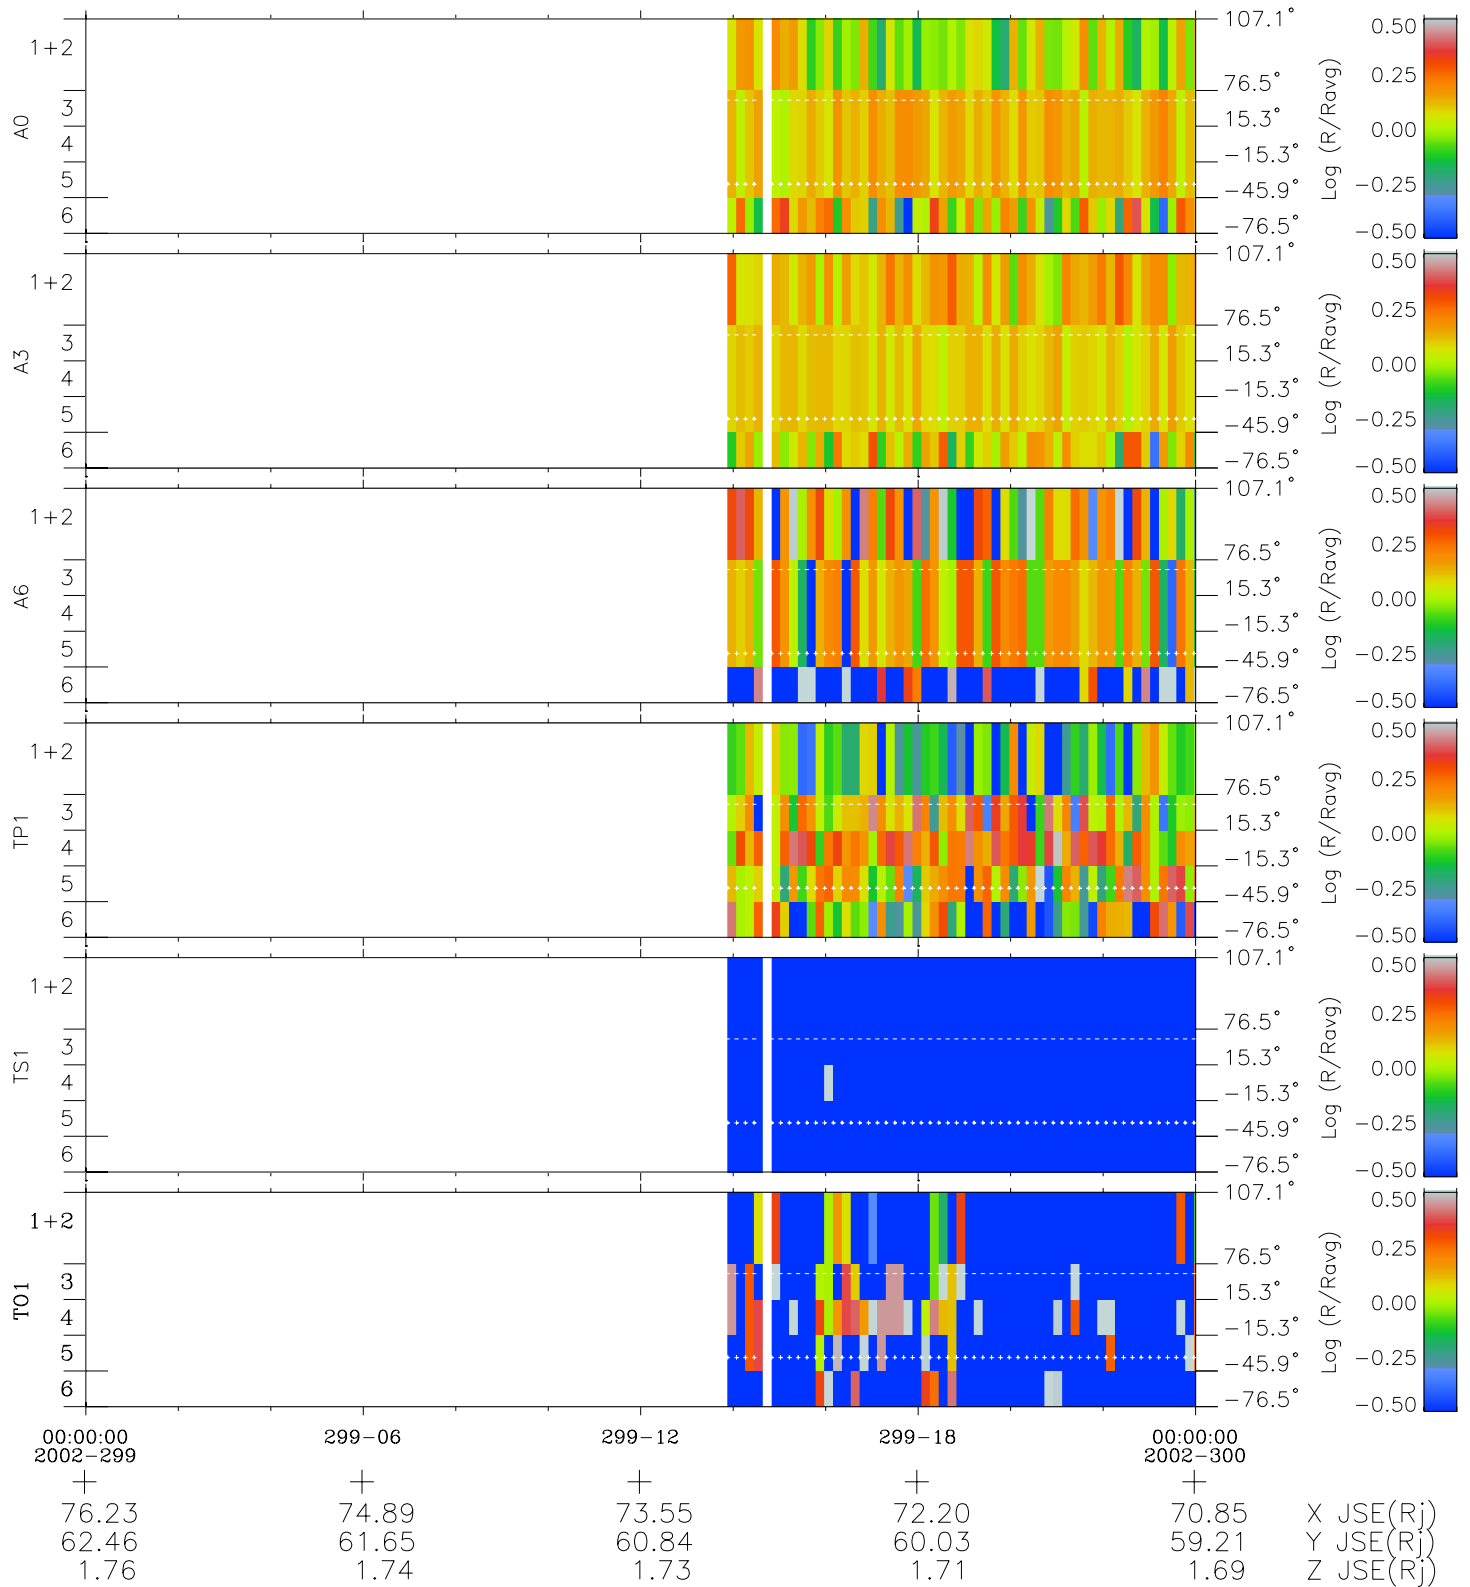

# Galileo EPD Real Elevation Anisotropies 02299

Software Version: RTELEV\_MEAN V 1.20  
Data Production: 08-00-03  
Plot Production: Wed Jan 8 03:02:02 2003  
Color File: wondr3  
Geofactor File: 1.1

- ◇ = Jupiter look direction
- = Corotation look direction