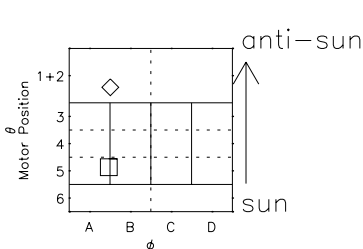

# Galileo EPD Real Elevation Anisotropies 02299

Software Version: RTELEV\_MEAN V 1.20  
Data Production: 08-00-03  
Plot Production: Wed Jan 8 03:02:02 2003  
Color File: wondr3  
Geofactor File: 1.1

- ◇ = Jupiter look direction
- = Corotation look direction