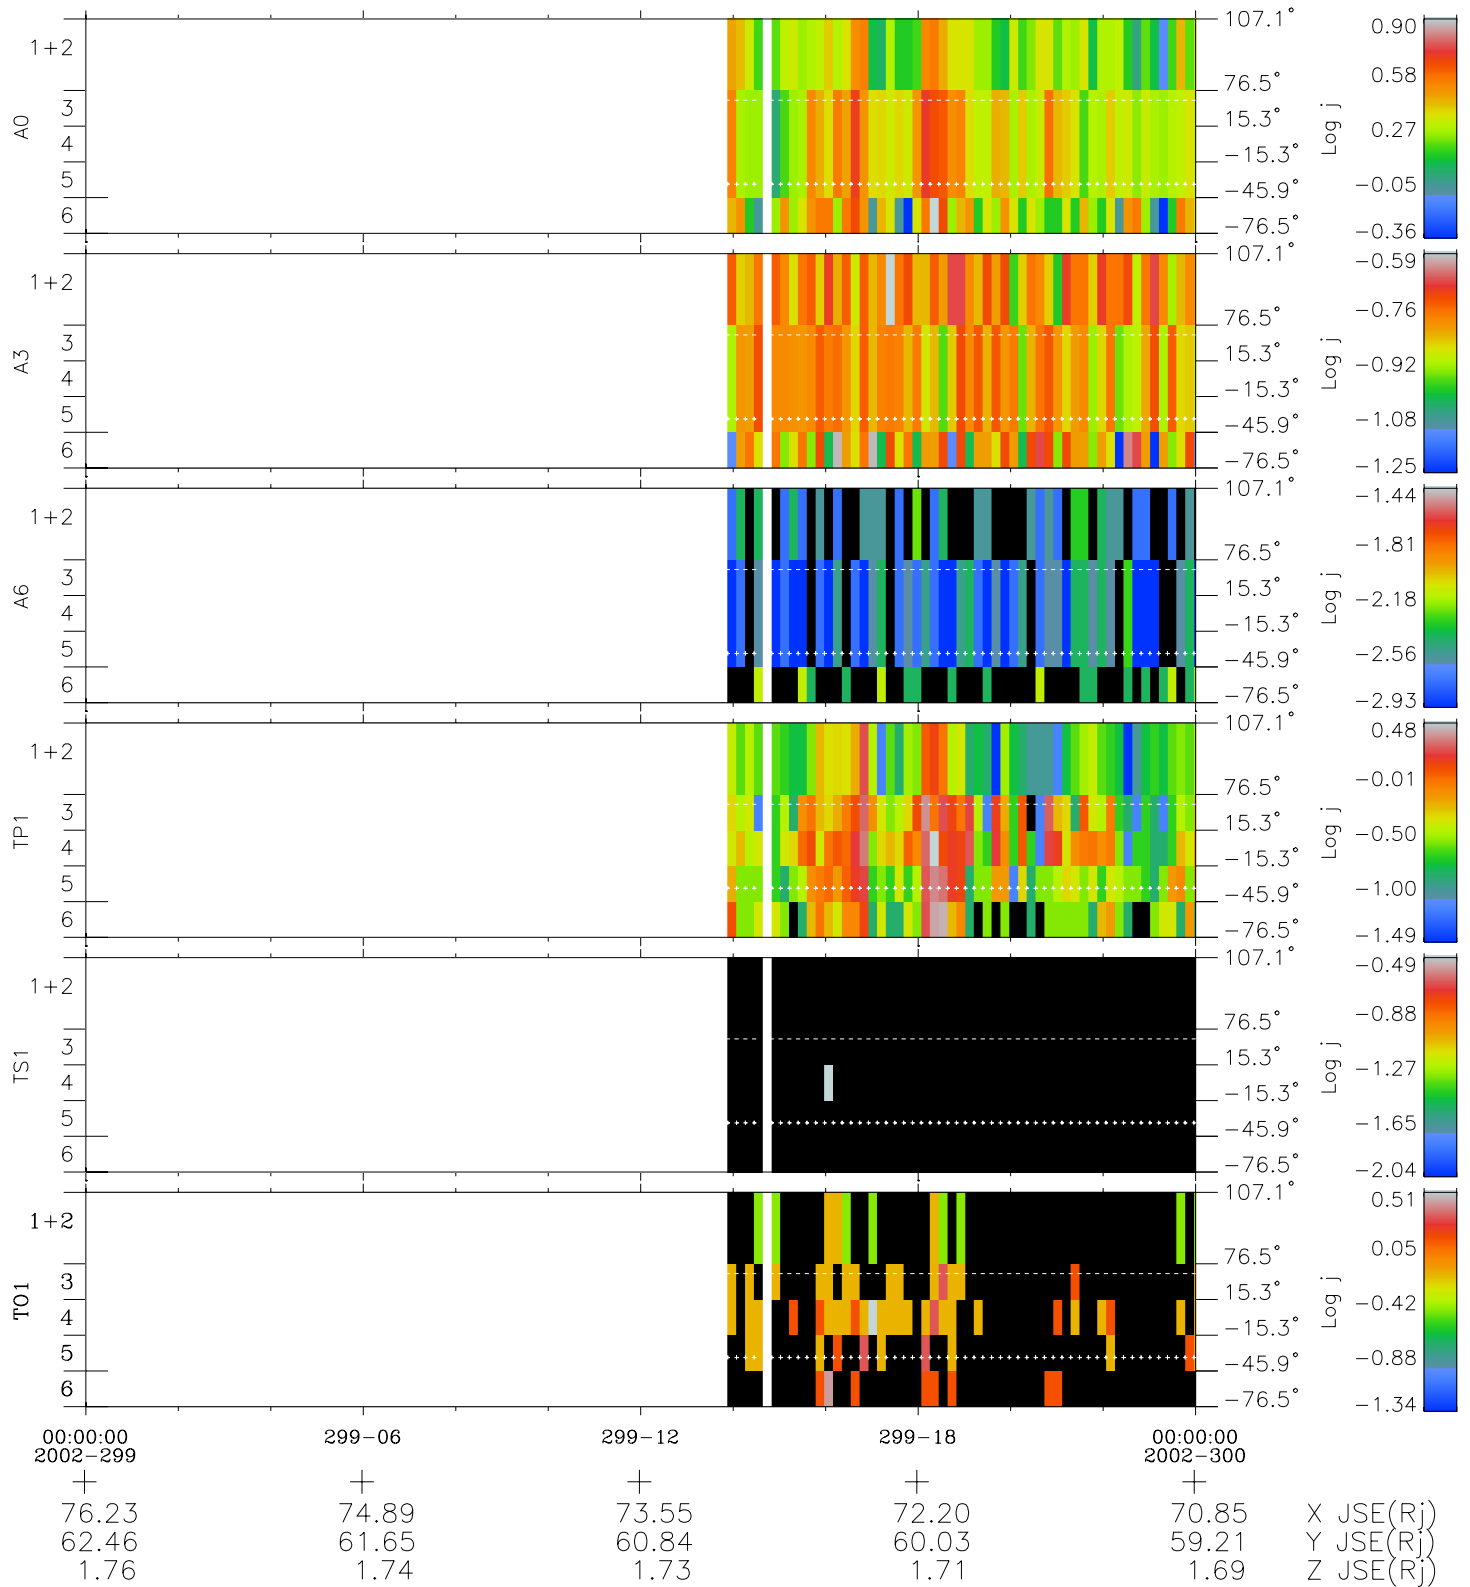

# Galileo EPD Real Elevation Anisotropies 02299

Software Version: RTELEV\_FLUX V 1.20  
Data Production: 08-00-03  
Plot Production: Wed Jan 8 03:02:09 2003  
Color File: wondr3  
Geofactor File: 1.1

- ◇ = Jupiter look direction
- = Corotation look direction