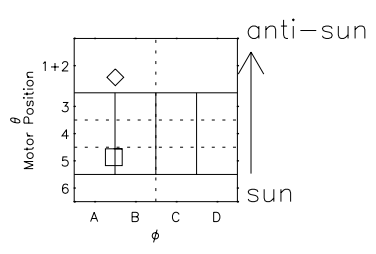

Galileo EPD Real Time Azimuth Anisotropies 02299

Software Version: RTAZIM_NORM V 1.20
Data Production: 08-00-03
Plot Production: Wed Jan 8 03:02:34 2003
Color File: wondr3
Geofactor File: 1.1

◇ = Jupiter look direction
□ = Corotation look direction