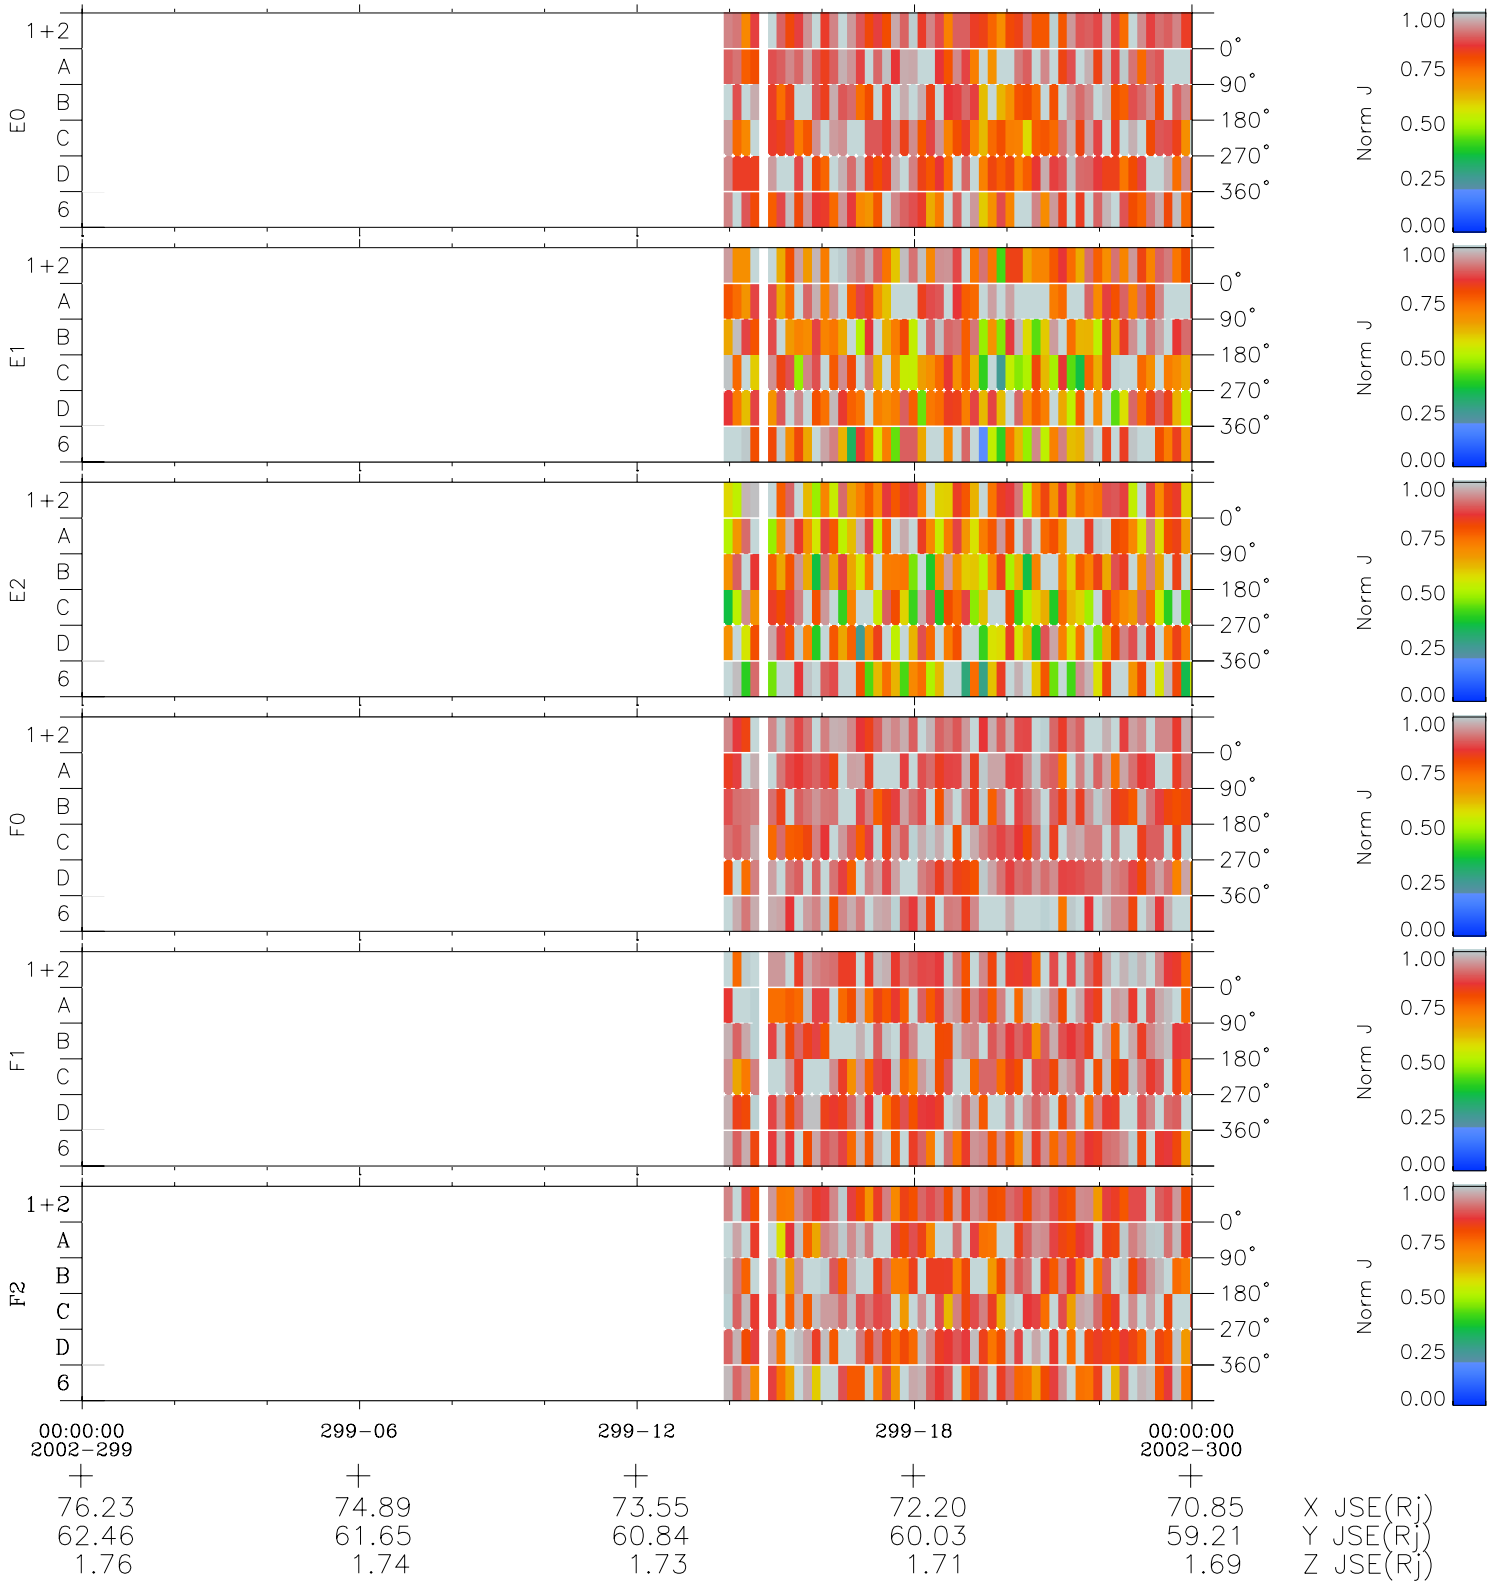

Galileo EPD Real Time Azimuth Anisotropies 02299

Software Version: RTAZIM_NORM V 1.20
Data Production: 08-00-03
Plot Production: Wed Jan 8 03:02:34 2003
Color File: wondr3
Geofactor File: 1.1

◇ = Jupiter look direction
□ = Corotation look direction