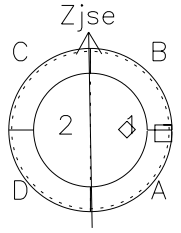

Galileo EPD Real Time Azimuth Anisotropies 02299

Software Version: RTAZIM_NORM V 1.20
Data Production: 08-00-03
Plot Production: Wed Jan 8 03:02:34 2003
Color File: wondr3
Geofactor File: 1.1

◇ = Jupiter look direction
□ = Corotation look direction