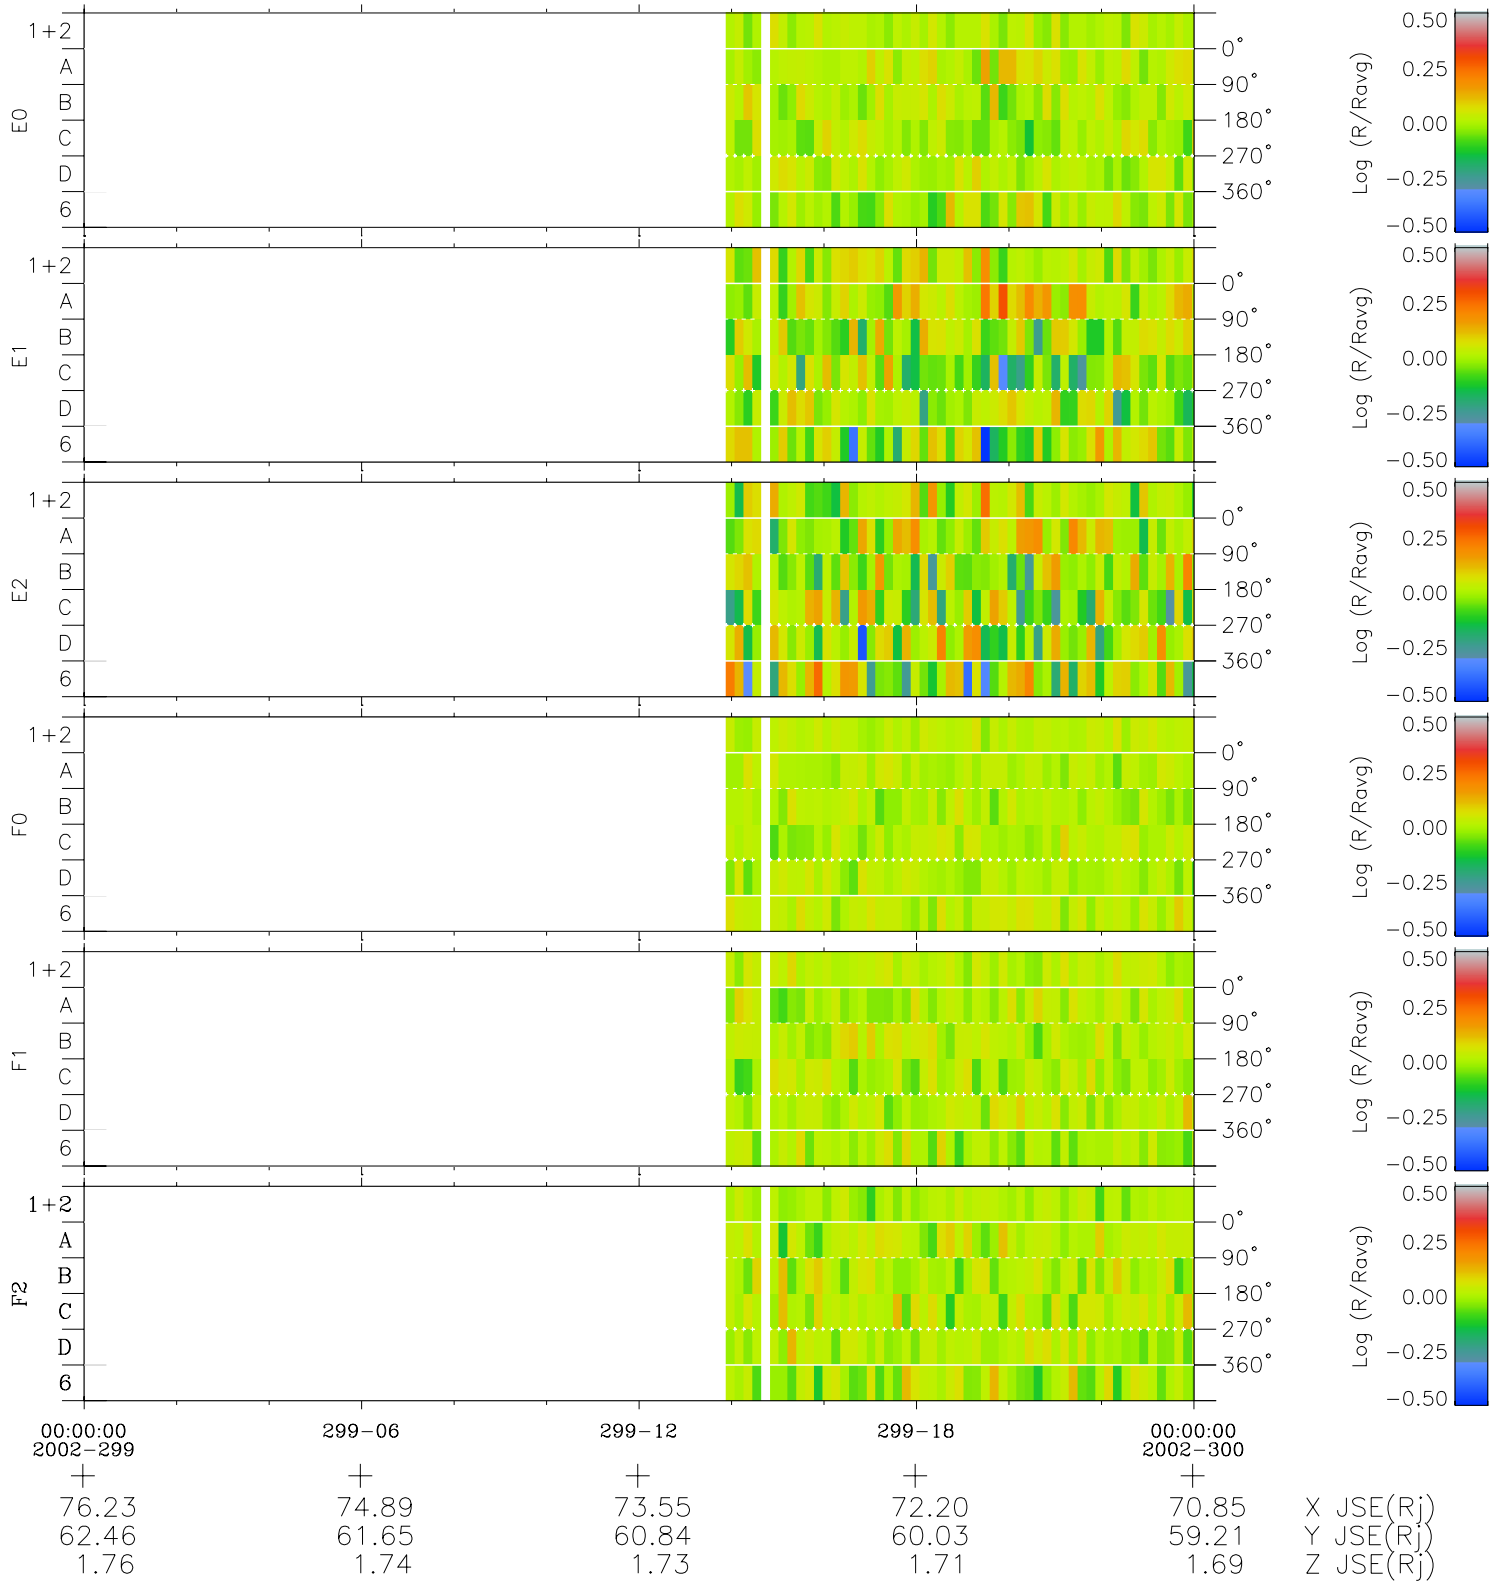

# Galileo EPD Real Time Azimuth Anisotropies 02299

Software Version: RTAZIM\_MEAN V 1.20  
 Data Production: 08-00-03  
 Plot Production: Wed Jan 8 03:02:23 2003  
 Color File: wondr3  
 Geofactor File: 1.1

- ◇ = Jupiter look direction
- = Corotation look direction