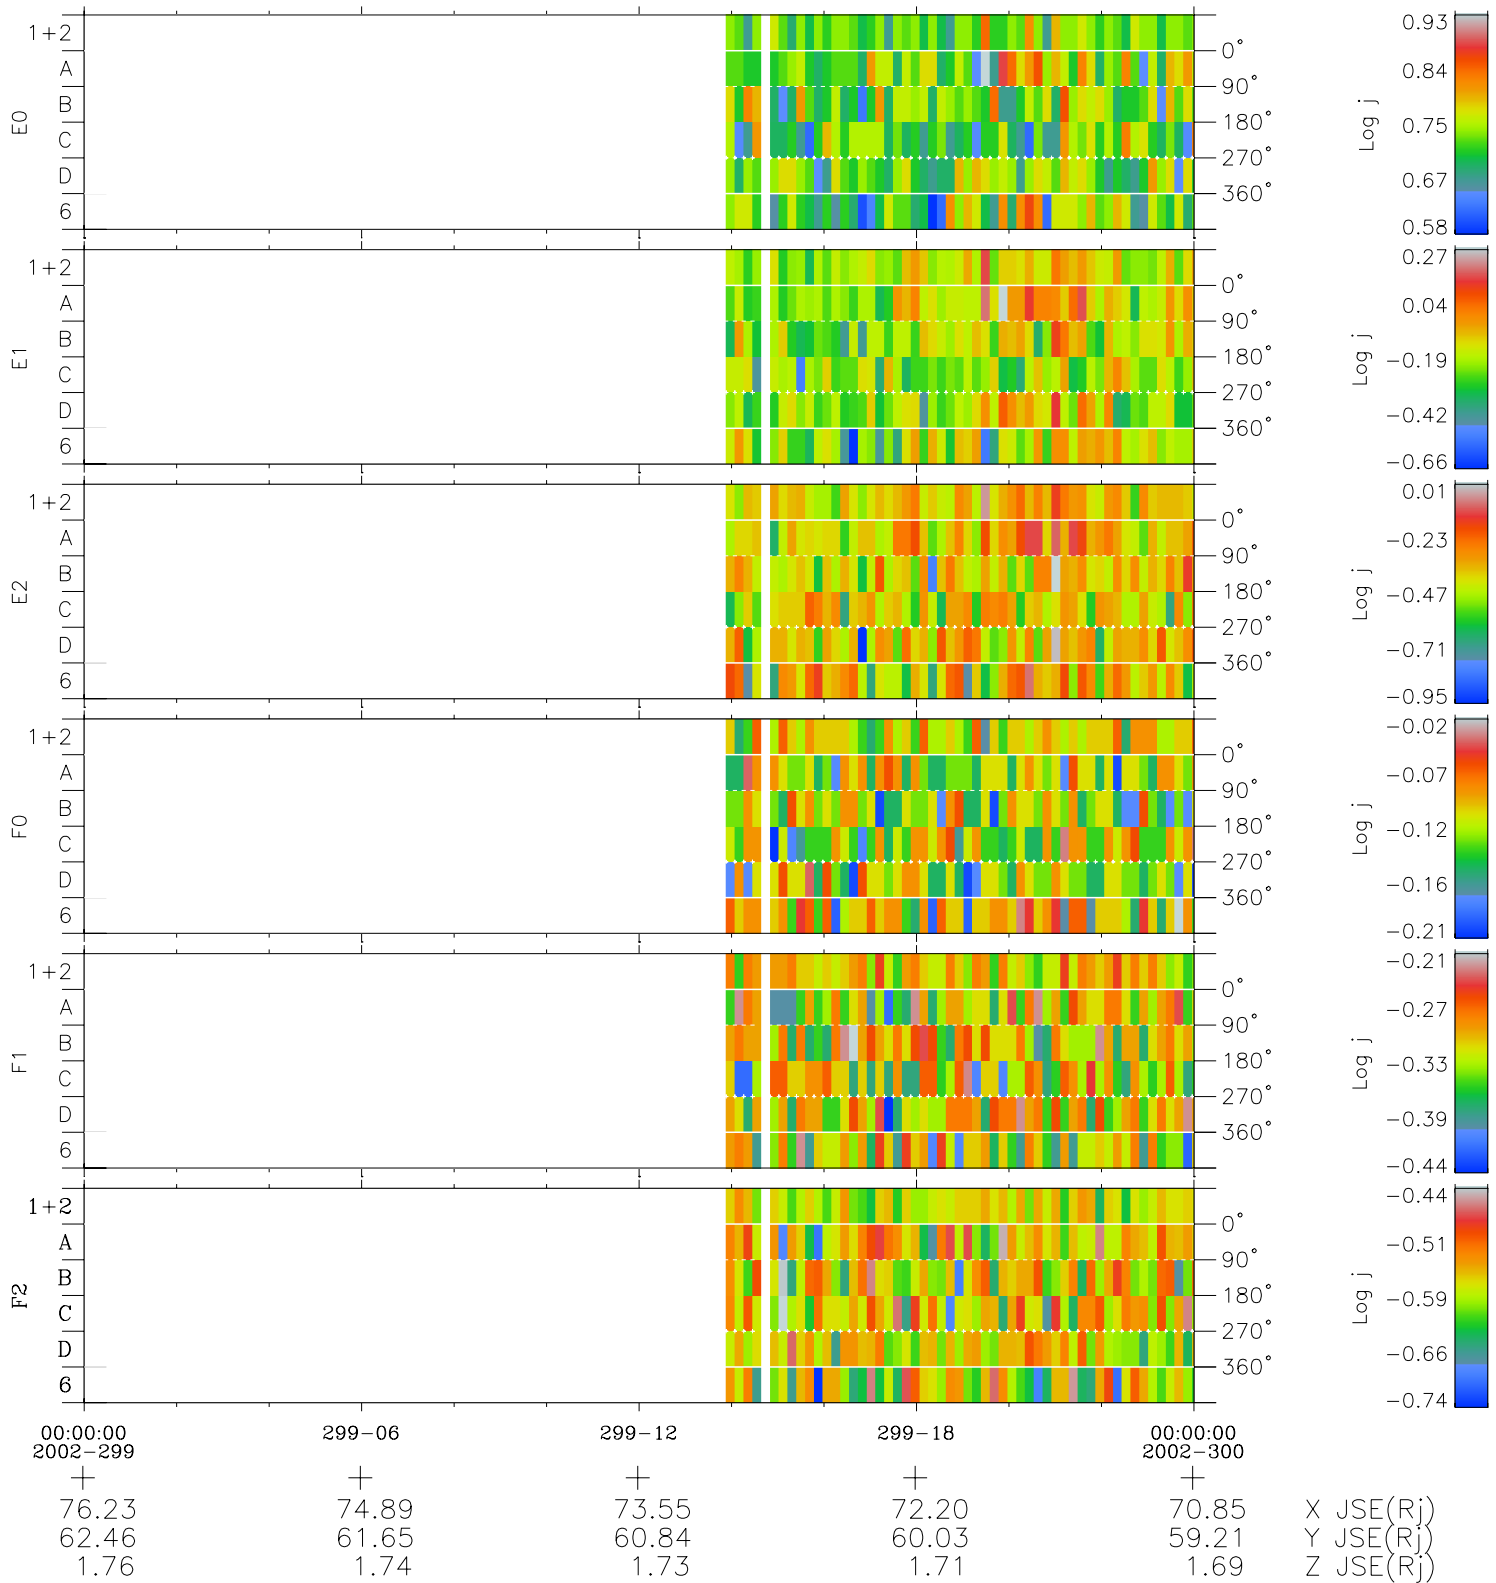

Galileo EPD Real Time Azimuth Anisotropies 02299

Software Version: RTAZIM_FLUX V 1.20
Data Production: 08-00-03
Plot Production: Wed Jan 8 03:02:29 2003
Color File: wondr3
Geofactor File: 1.1

- ◇ = Jupiter look direction
- = Corotation look direction