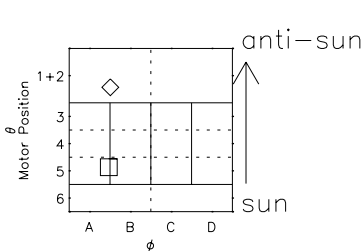

Galileo EPD Real Time Azimuth Anisotropies 02299

Software Version: RTAZIM_FLUX V 1.20
Data Production: 08-00-03
Plot Production: Wed Jan 8 03:02:29 2003
Color File: wondr3
Geofactor File: 1.1

- ◇ = Jupiter look direction
- = Corotation look direction