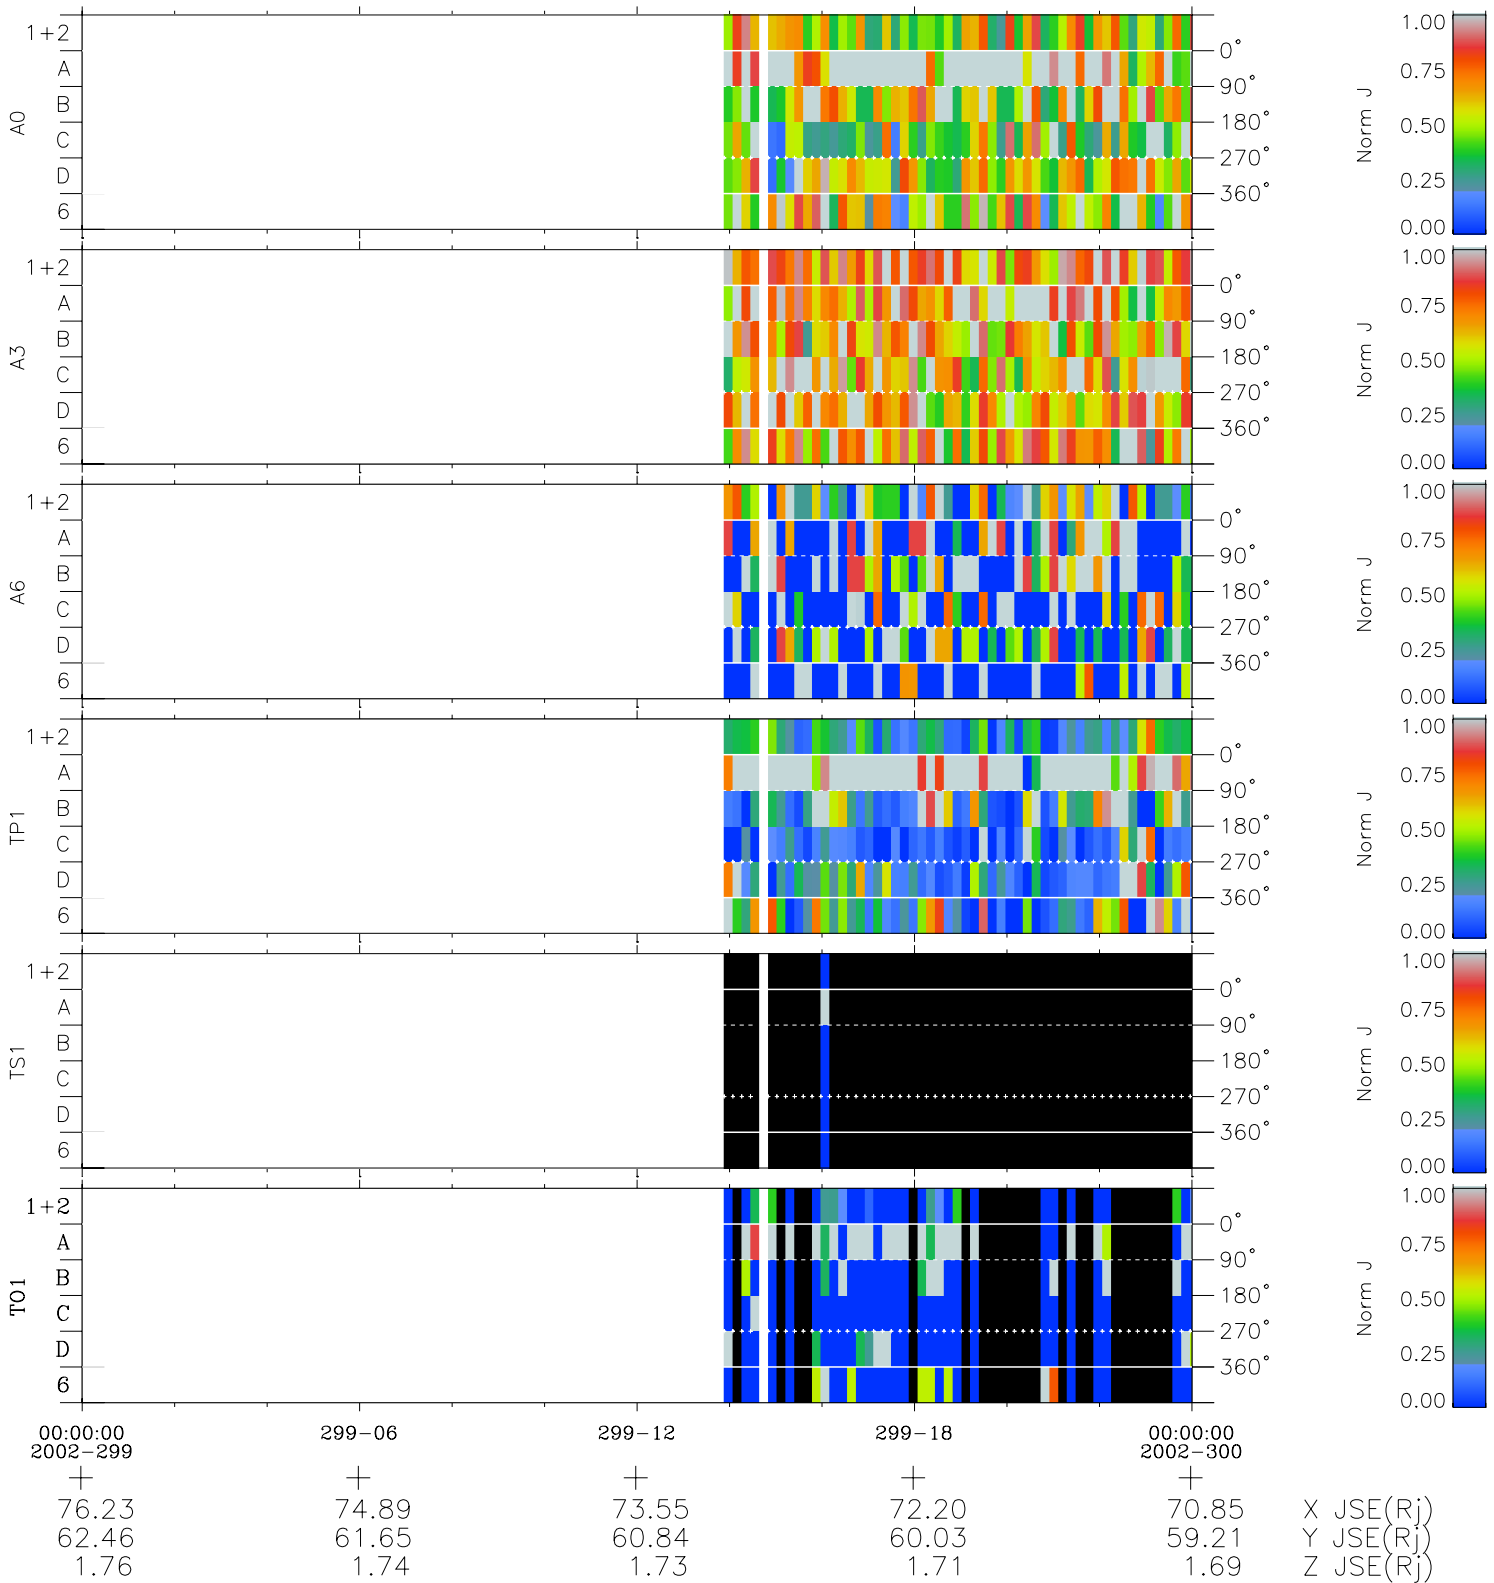

# Galileo EPD Real Time Azimuth Anisotropies 02299

Software Version: RTAZIM\_NORM V 1.20  
Data Production: 08-00-03  
Plot Production: Wed Jan 8 03:02:32 2003  
Color File: wondr3  
Geofactor File: 1.1

- ◇ = Jupiter look direction
- = Corotation look direction