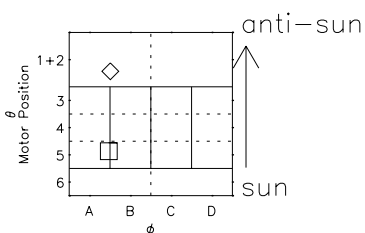

Galileo EPD Real Time Azimuth Anisotropies 02299

Software Version: RTAZIM_MEAN V 1.20
Data Production: 08-00-03
Plot Production: Wed Jan 8 03:02:21 2003
Color File: wondr3
Geofactor File: 1.1

- ◇ = Jupiter look direction
- = Corotation look direction