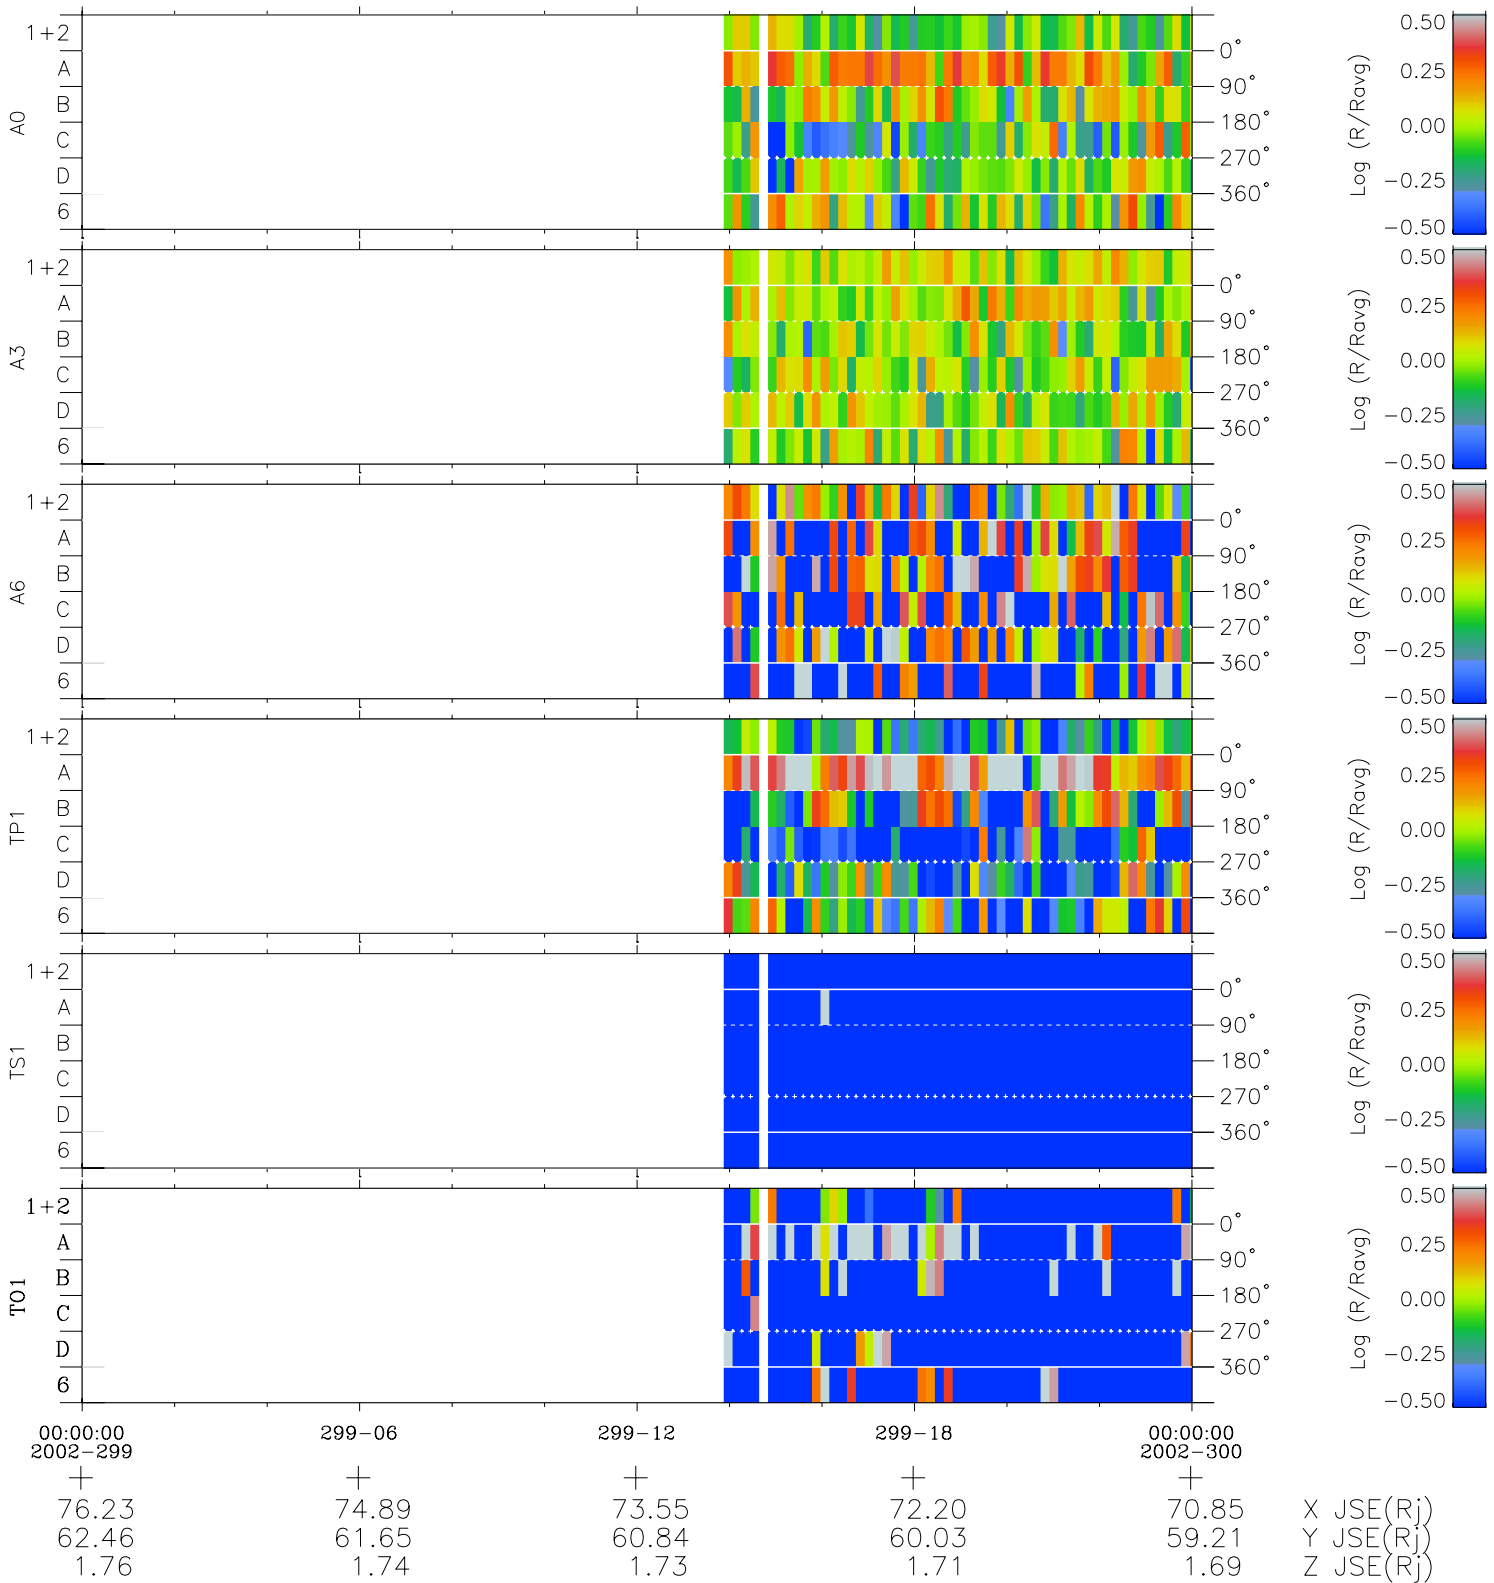

Galileo EPD Real Time Azimuth Anisotropies 02299

Software Version: RTAZIM_MEAN V 1.20
Data Production: 08-00-03
Plot Production: Wed Jan 8 03:02:21 2003
Color File: wondr3
Geofactor File: 1.1

- ◇ = Jupiter look direction
- = Corotation look direction