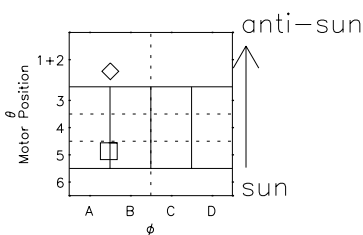

Galileo EPD Real Time Azimuth Anisotropies 02299

Software Version: RTAZIM_FLUX V 1.20
Data Production: 08-00-03
Plot Production: Wed Jan 8 03:02:26 2003
Color File: wondr3
Geofactor File: 1.1

- ◇ = Jupiter look direction
- = Corotation look direction