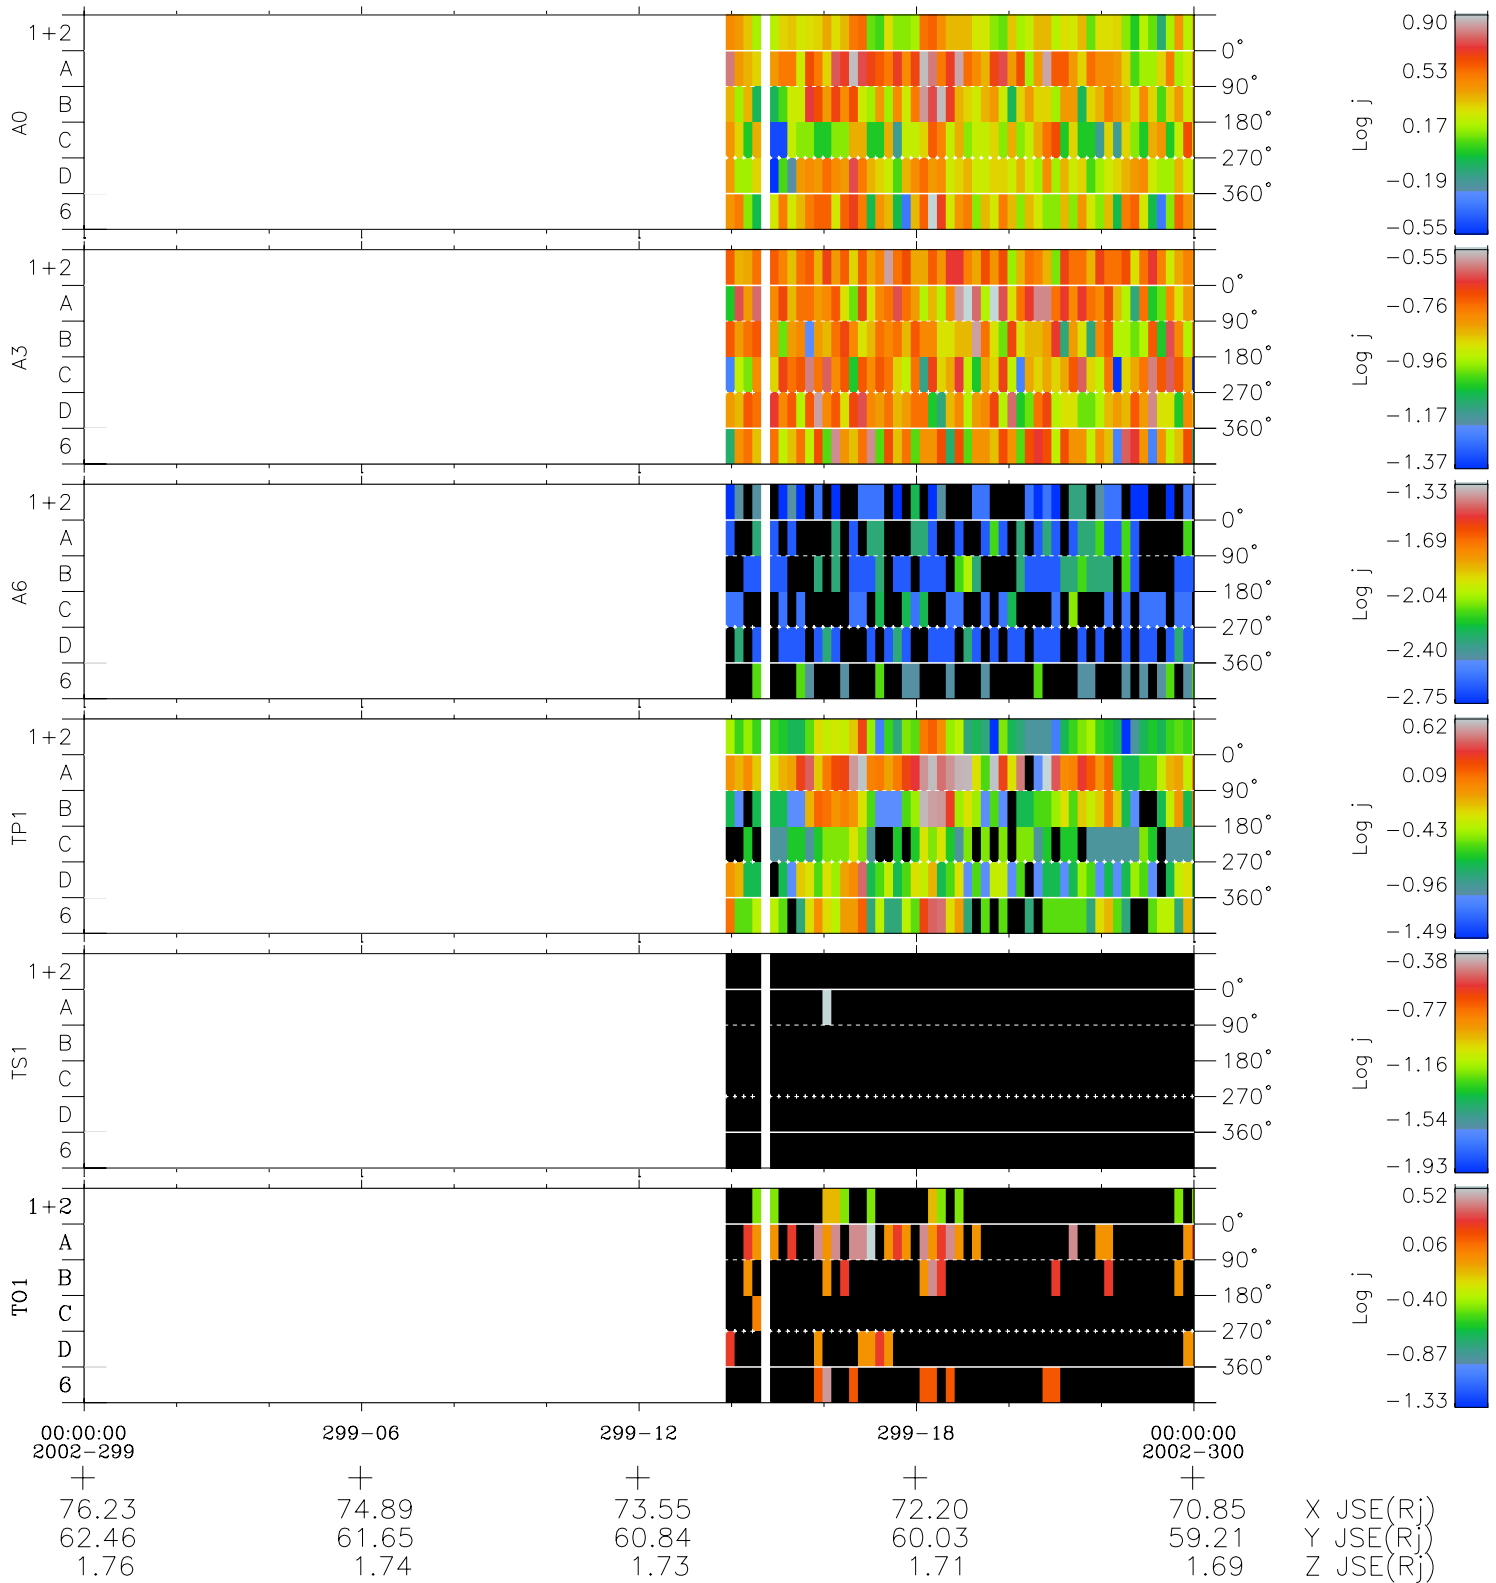

Galileo EPD Real Time Azimuth Anisotropies 02299

Software Version: RTAZIM_FLUX V 1.20
Data Production: 08-00-03
Plot Production: Wed Jan 8 03:02:26 2003
Color File: wondr3
Geofactor File: 1.1

- ◇ = Jupiter look direction
- = Corotation look direction