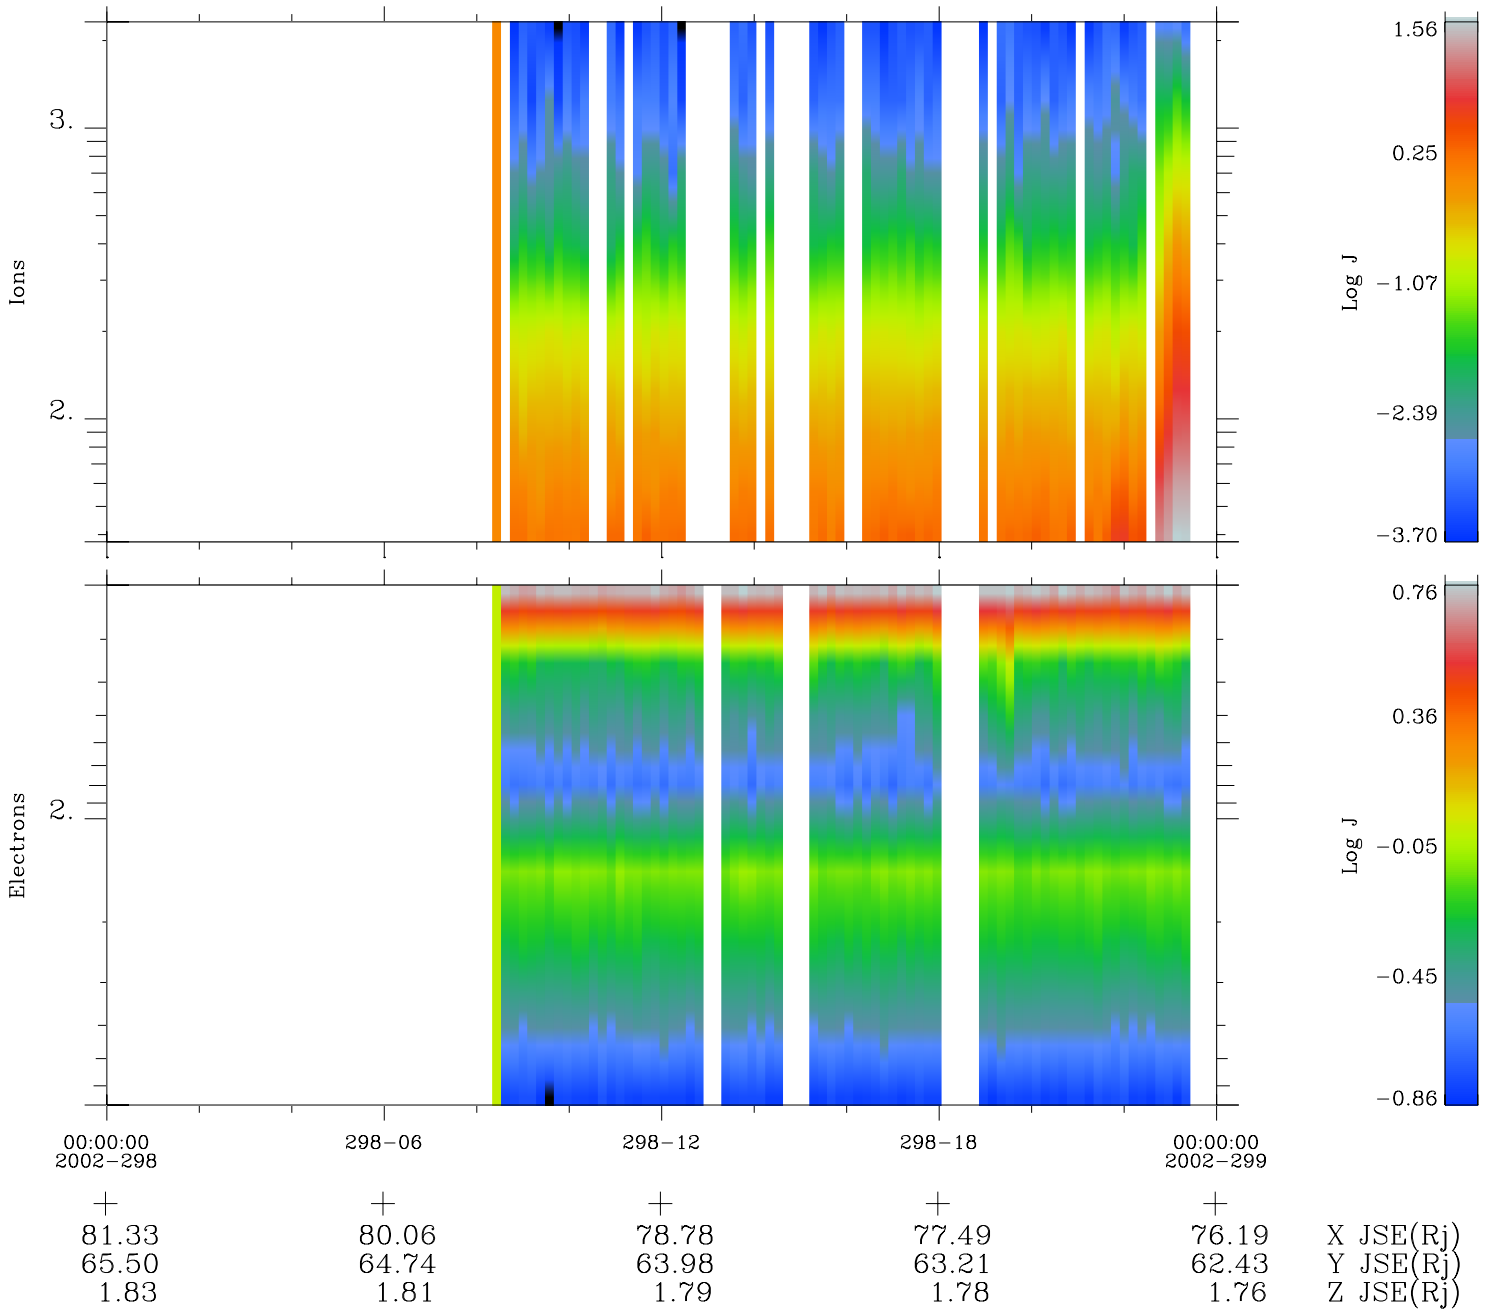

Galileo EPD Real Time Omni Spectrum 02298

Software Version: RTSPEC_OMNI V 1.20
 Data Production: 08-00-03
 Plot Production: Wed Jan 8 02:54:53 2003
 Color File: wondr3
 Geofactor File: 1.1

- ◇ = Jupiter look direction
- = Corotation look direction